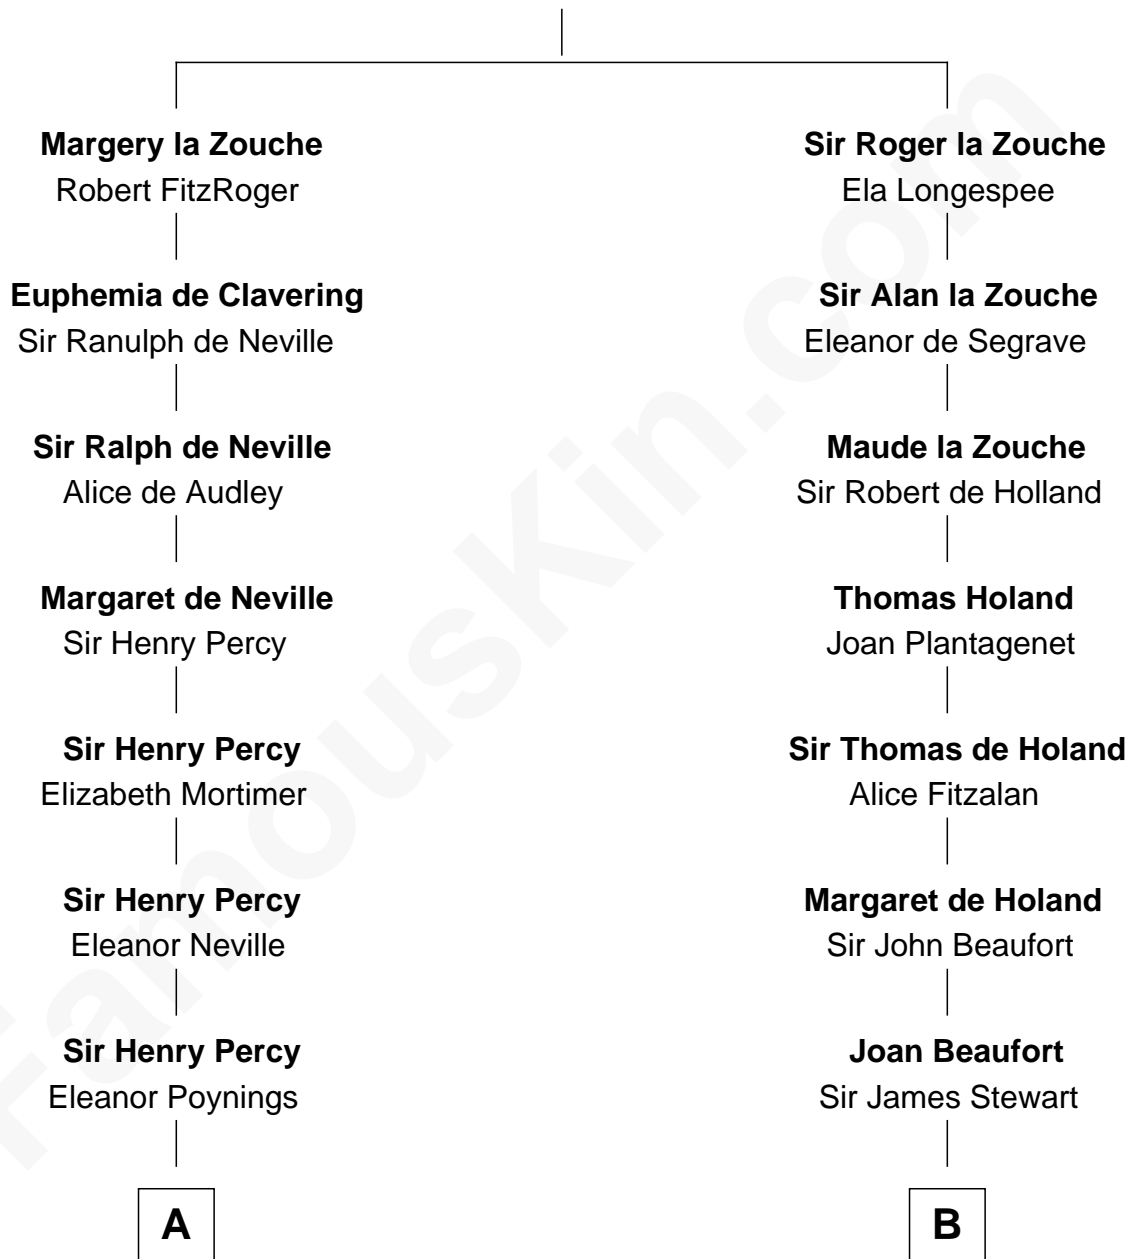

## Relationship Chart of

### Francis Scott Key

Author of "The Star Spangled Banner"

20th cousin of

### Theodore Roosevelt

26th U.S. President

**Alan la Zouche**

Ellen de Quincy

**C**

**Alicia Arnold**

John Ross

**Ann Arnold Ross**