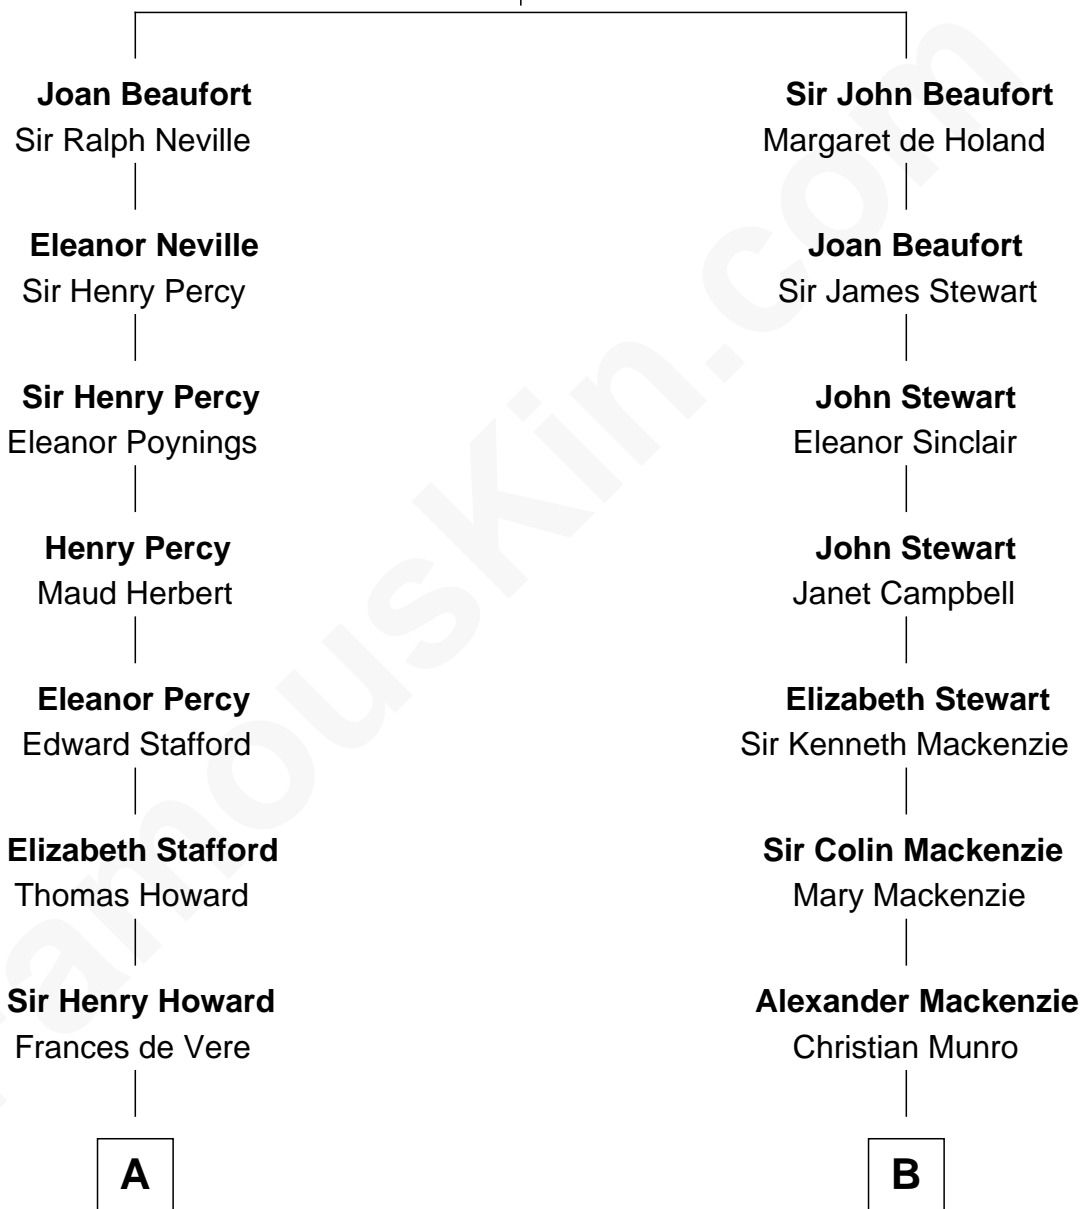

FamousKin.com

Relationship Chart of

Francis Scott Key

Author of "The Star Spangled Banner"

15th cousin 1 time removed of

Theodore Roosevelt

26th U.S. President

John of Gaunt
Katherine Roet

A

Catherine Howard

Henry Berkeley

Mary Berkeley

Sir John Zouche

Sir John Zouche

Isabel Lowe

Elizabeth Zouche