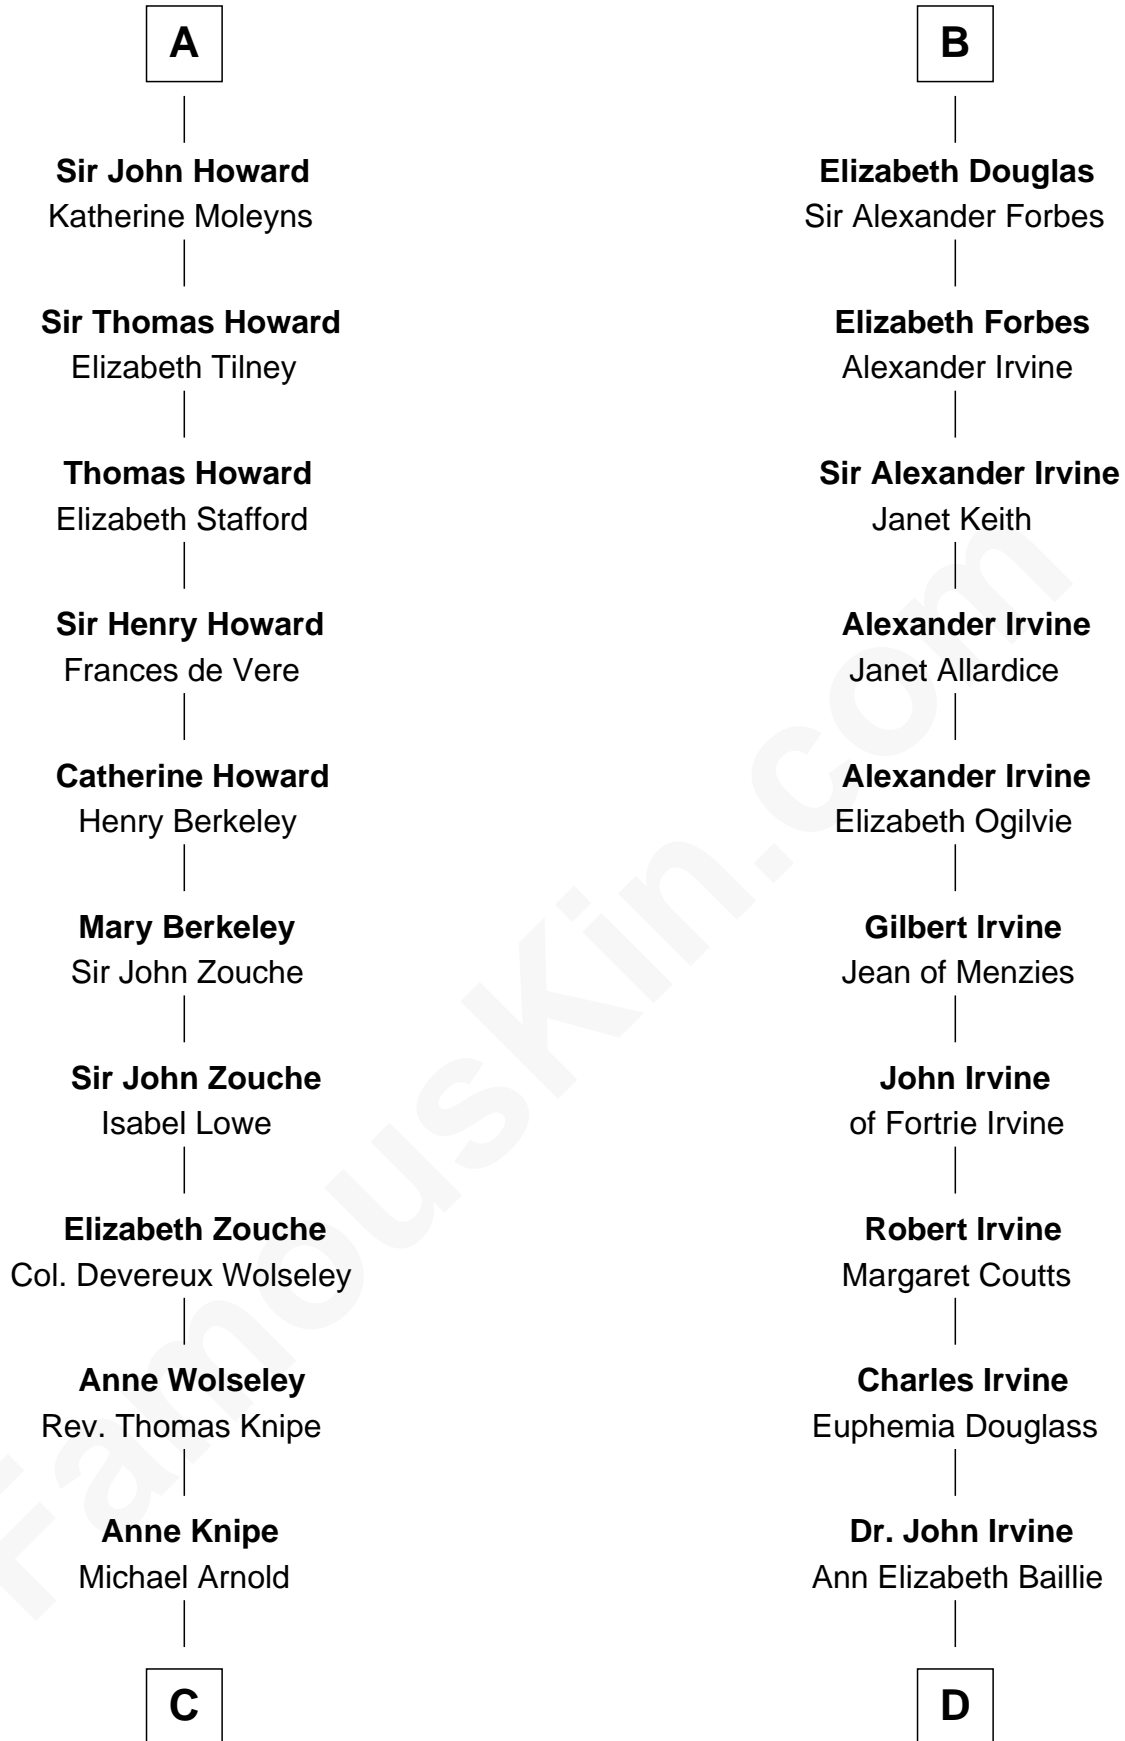

FamousKin.com

Relationship Chart of

Francis Scott Key

Author of "The Star Spangled Banner"

20th cousin of

Theodore Roosevelt

26th U.S. President

Gilbert de Clare

Isabella de Clare

Robert de Bruce

Sir Robert de Brus

Marjorie of Carrick

Robert I, King of Scotland

Isabella of Mar

Marjorie Bruce

Walter Stewart

Robert II, King of Scotland

Elizabeth Mure

Robert III, King of Scotland

Anabella Drummond

Mary Stewart

George Douglas

B

C

D

Anne Irvine

James Bulloch

James Stephens Bulloch

Martha Stewart

Martha Bulloch

Theodore Roosevelt

Theodore Roosevelt