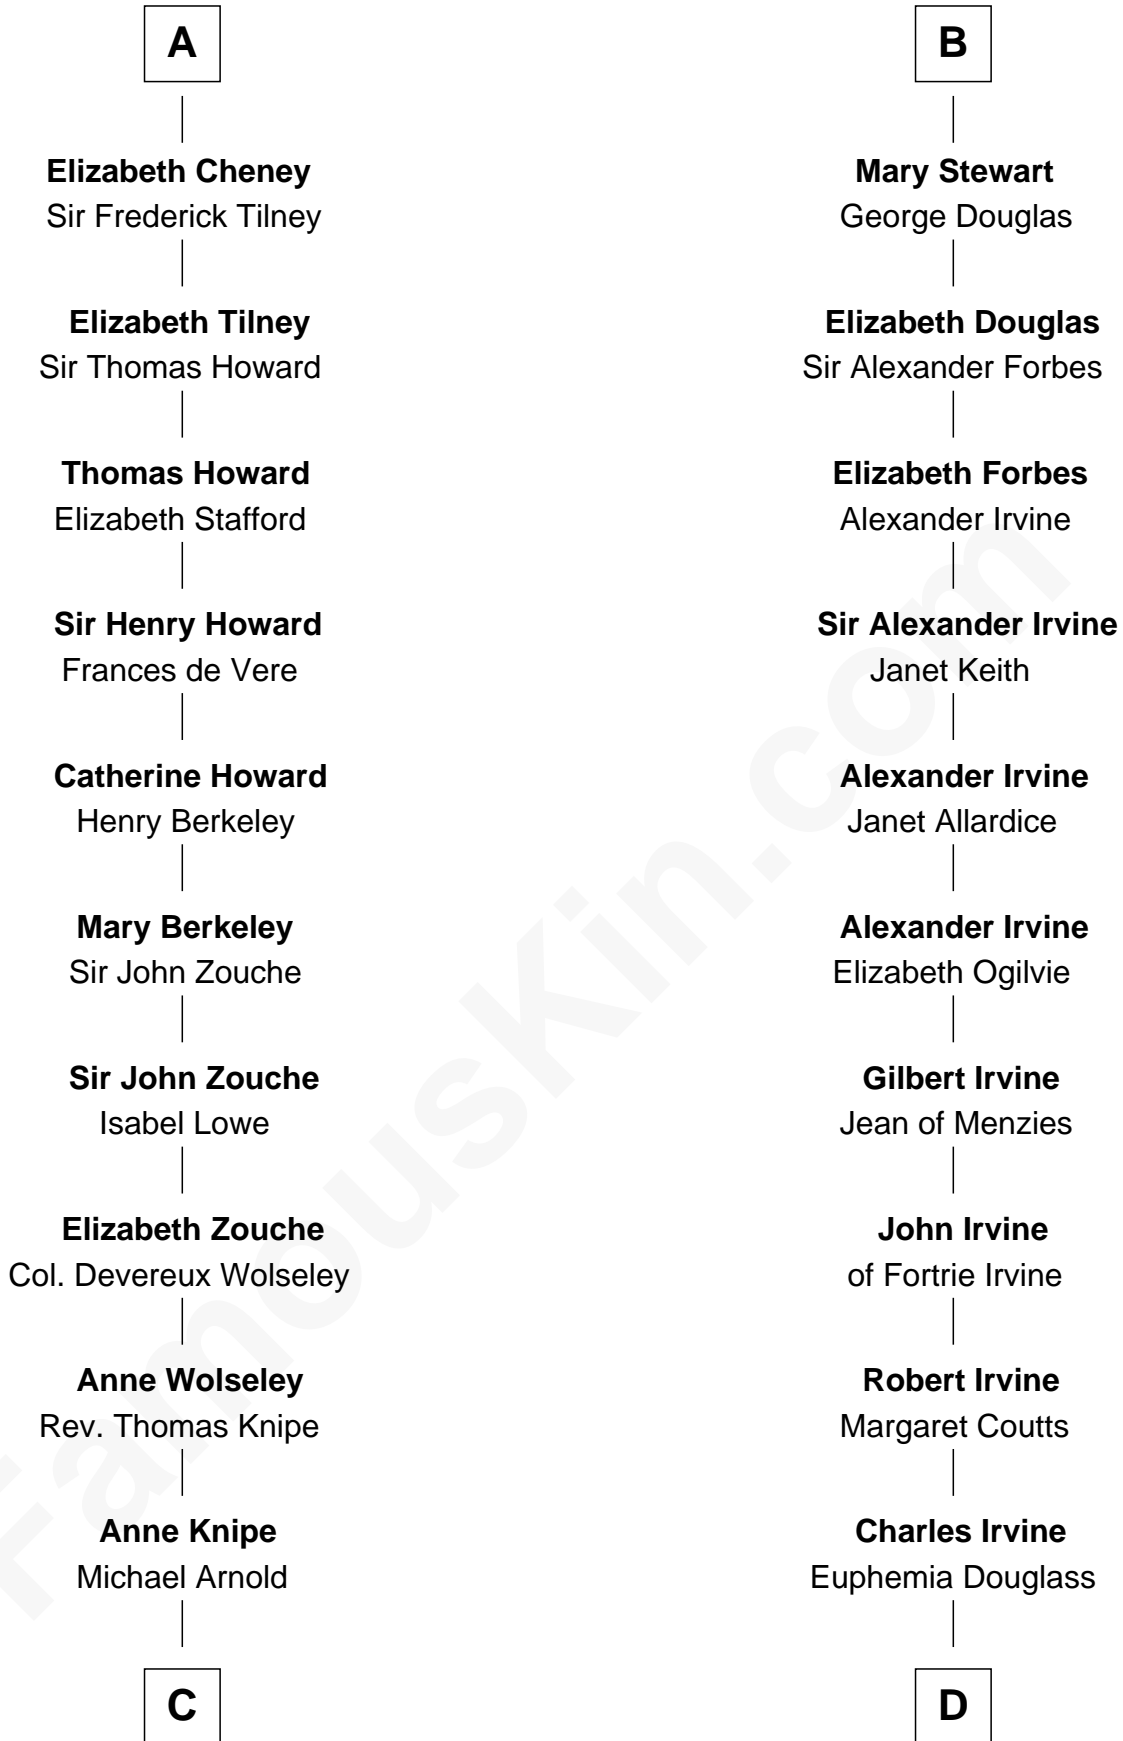

### Francis Scott Key

Author of "The Star Spangled Banner"

20th cousin 1 time removed of

### Theodore Roosevelt

26th U.S. President

**David of Huntingdon**

Maud of Chester

**C**

**Alicia Arnold**

John Ross

**Ann Arnold Ross**

Frances Key

**John Ross Key**

Anne Phebe Penn Dagworthy Charlton

**Francis Scott Key**

*Author of "The Star Spangled Banner"*

**D**

**Dr. John Irvine**

Ann Elizabeth Baillie

**Anne Irvine**

James Bulloch

**James Stephens Bulloch**

Martha Stewart

**Martha Bulloch**

Theodore Roosevelt

**Theodore Roosevelt**

*26th U.S. President*