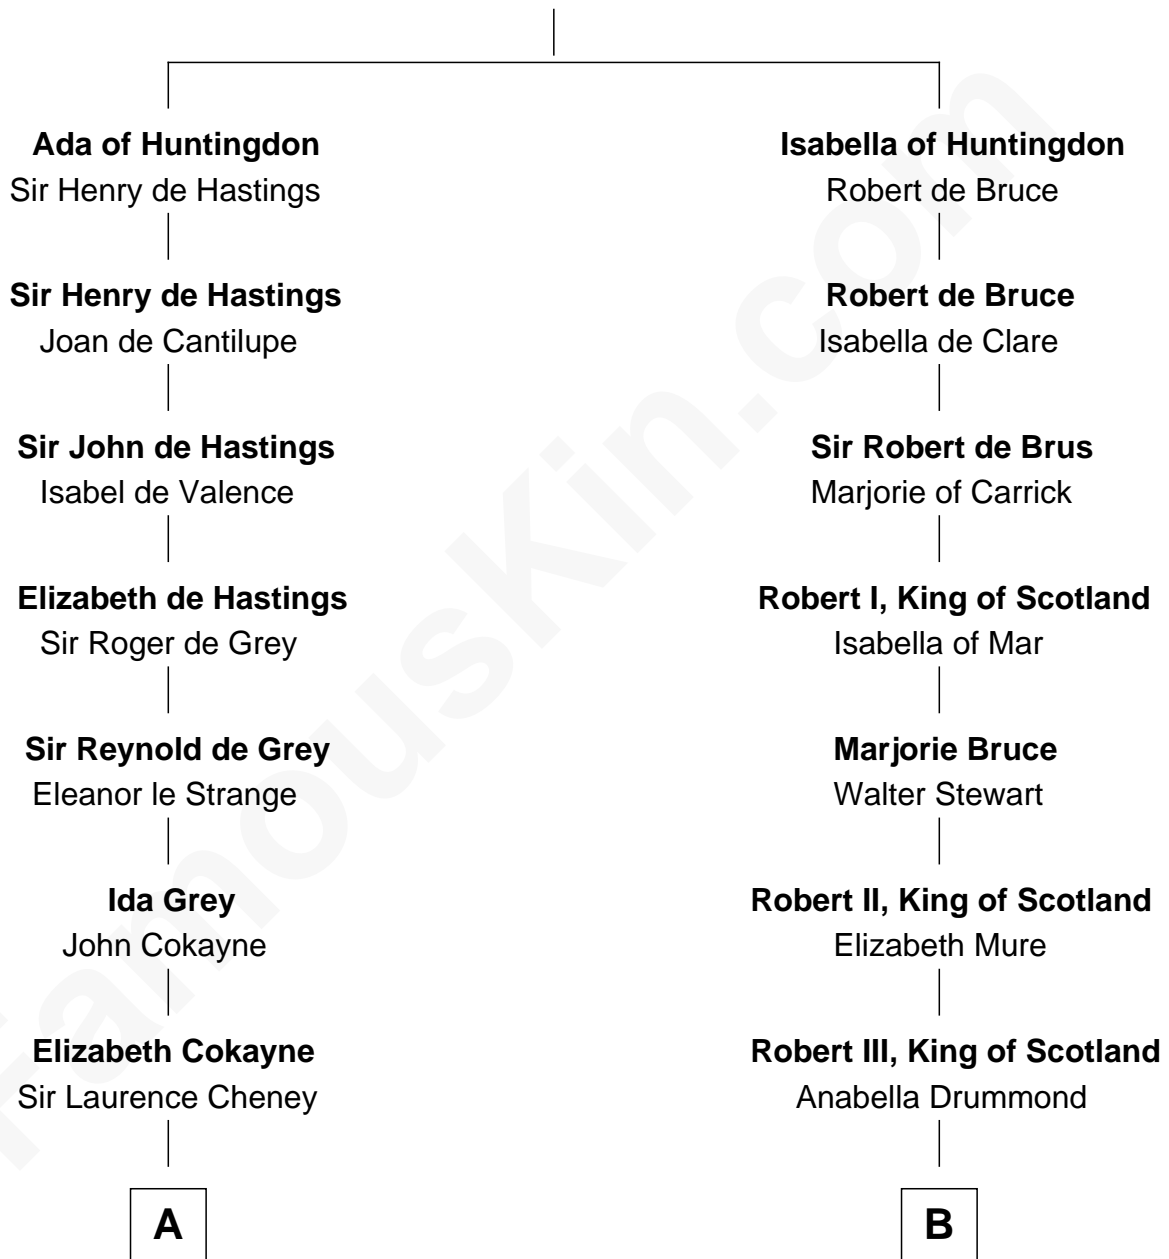

## Relationship Chart of

### Francis Scott Key

Author of "The Star Spangled Banner"

20th cousin 1 time removed of

### Theodore Roosevelt

26th U.S. President

**David of Huntingdon**

Maud of Chester

**C**

**Alicia Arnold**

John Ross

**Ann Arnold Ross**