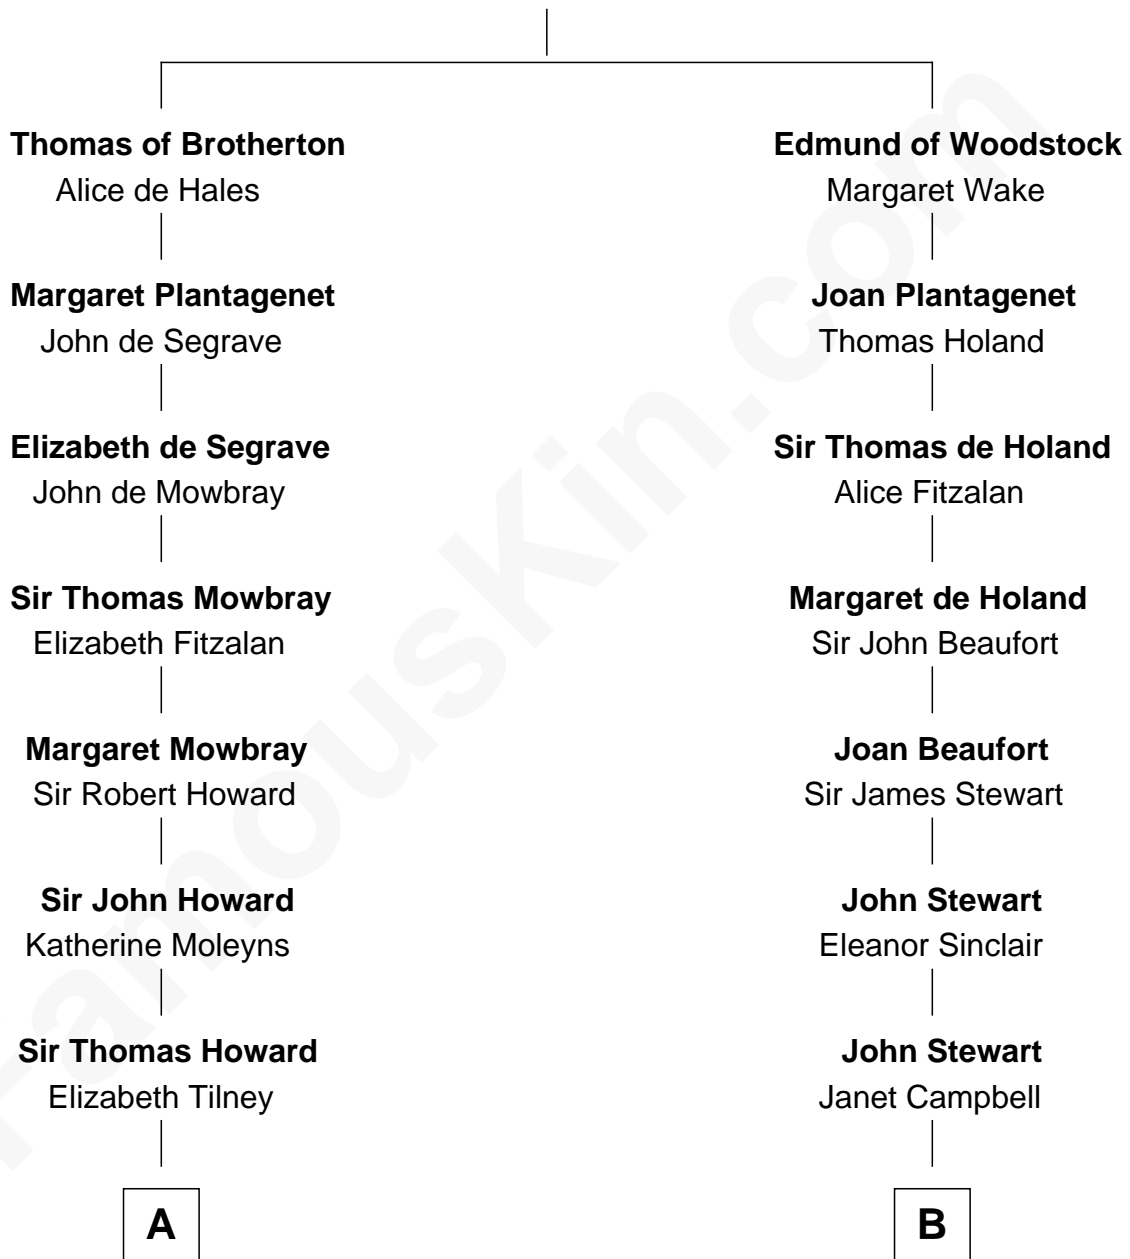

FamousKin.com

Relationship Chart of

Francis Scott Key

Author of "The Star Spangled Banner"

18th cousin of

Theodore Roosevelt

26th U.S. President

Margaret of France
Edward I, King of England

C

John Ross Key

Anne Phebe Penn Dagworthy Charlton

Francis Scott Key

Author of "The Star Spangled Banner"

D

Martha Bulloch

Theodore Roosevelt

Theodore Roosevelt

26th U.S. President

FamousKin.com