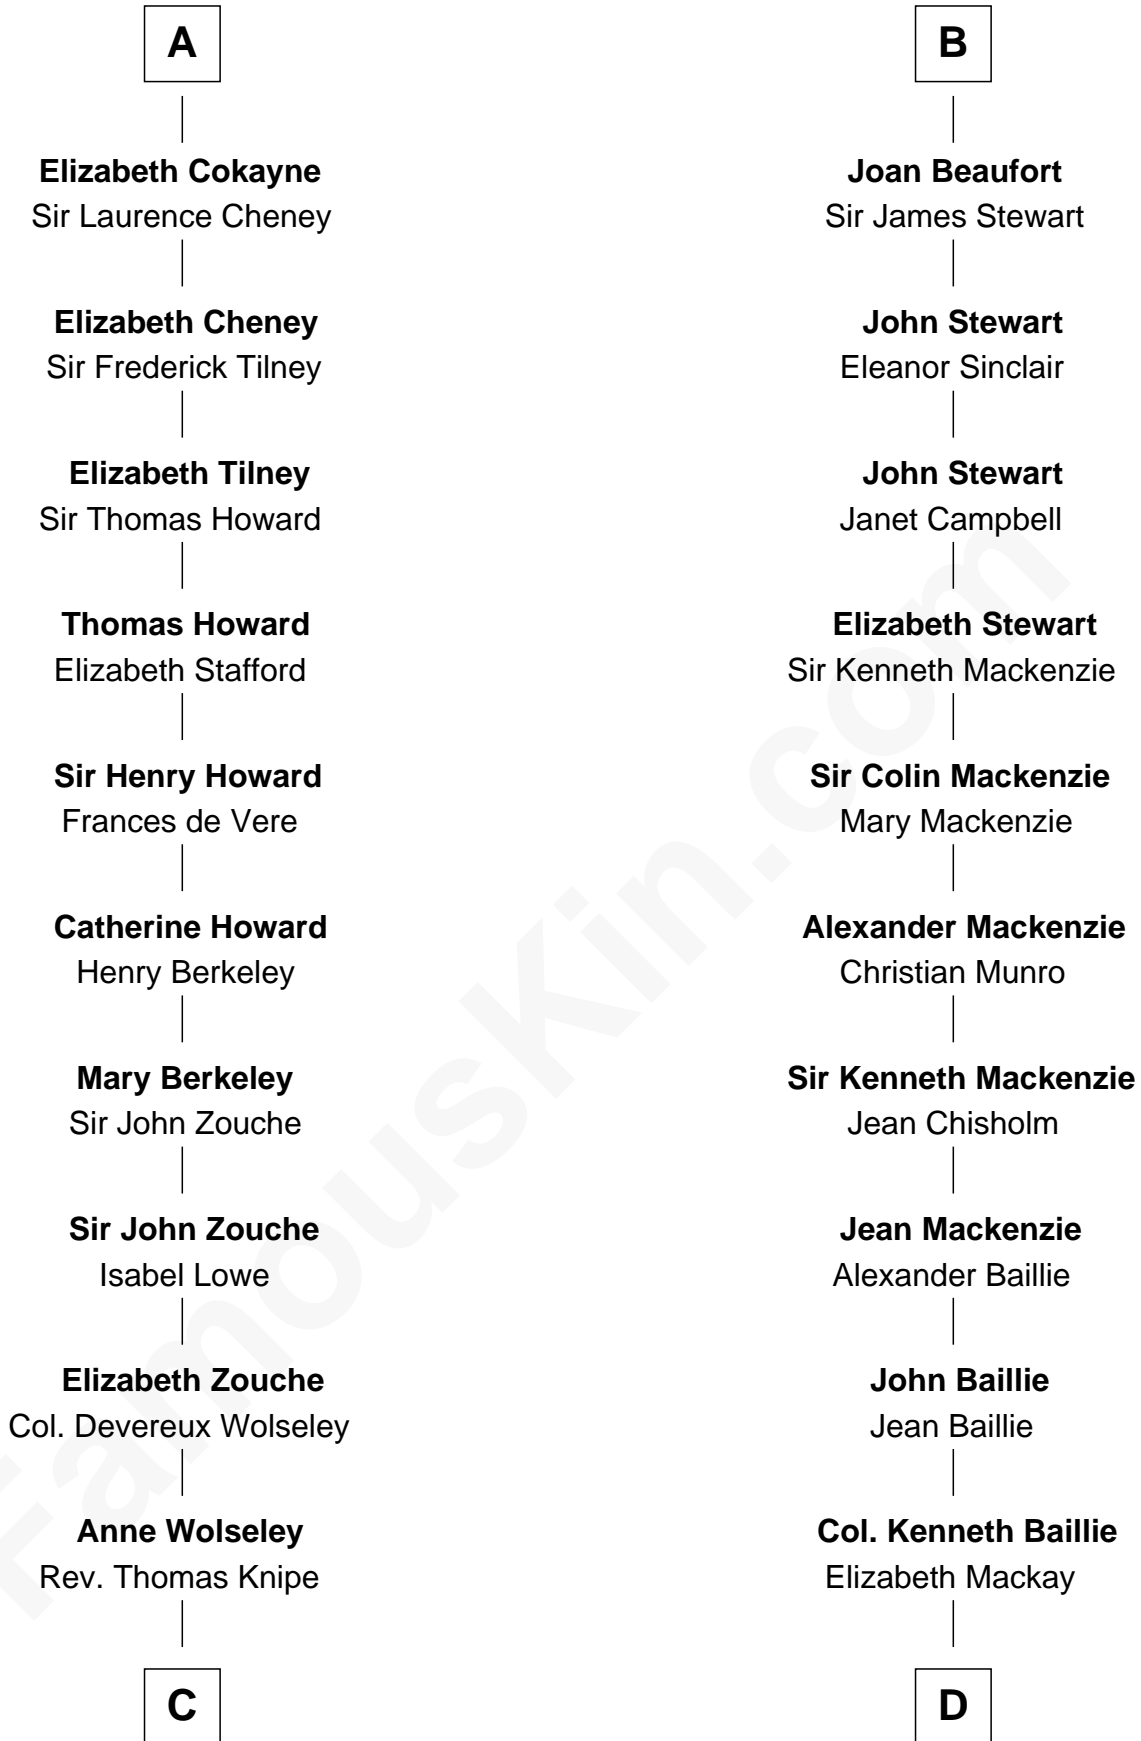

FamousKin.com

Relationship Chart of

Francis Scott Key

Author of "The Star Spangled Banner"

21st cousin of

Theodore Roosevelt

26th U.S. President

Sir William Longespee

Ela of Salisbury

C

Anne Knipe
Michael Arnold

Alicia Arnold
John Ross

Ann Arnold Ross
Frances Key

John Ross Key
Anne Phebe Penn Dagworthy Charlton

Francis Scott Key
Author of "The Star Spangled Banner"

D

Ann Elizabeth Baillie
Dr. John Irvine

Anne Irvine
James Bulloch

James Stephens Bulloch
Martha Stewart

Martha Bulloch
Theodore Roosevelt

Theodore Roosevelt
26th U.S. President