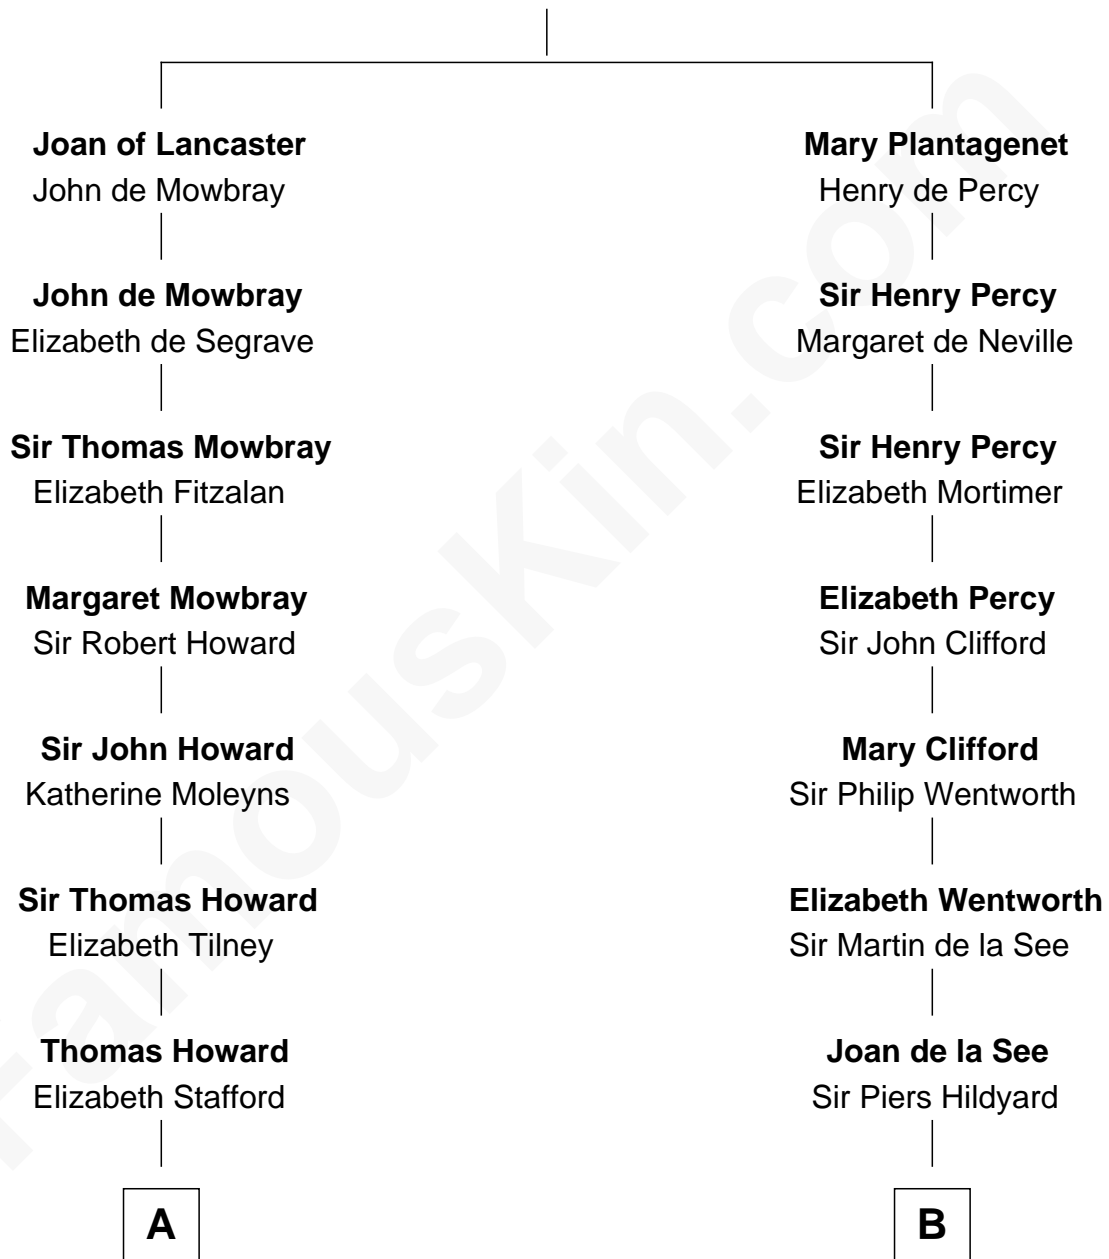

FamousKin.com

Relationship Chart of

Francis Scott Key

Author of "The Star Spangled Banner"

17th cousin 3 times removed of

Alice (Lee) Roosevelt

First Wife of President Theodore Roosevelt

Henry Plantagenet
Maud de Chaworth