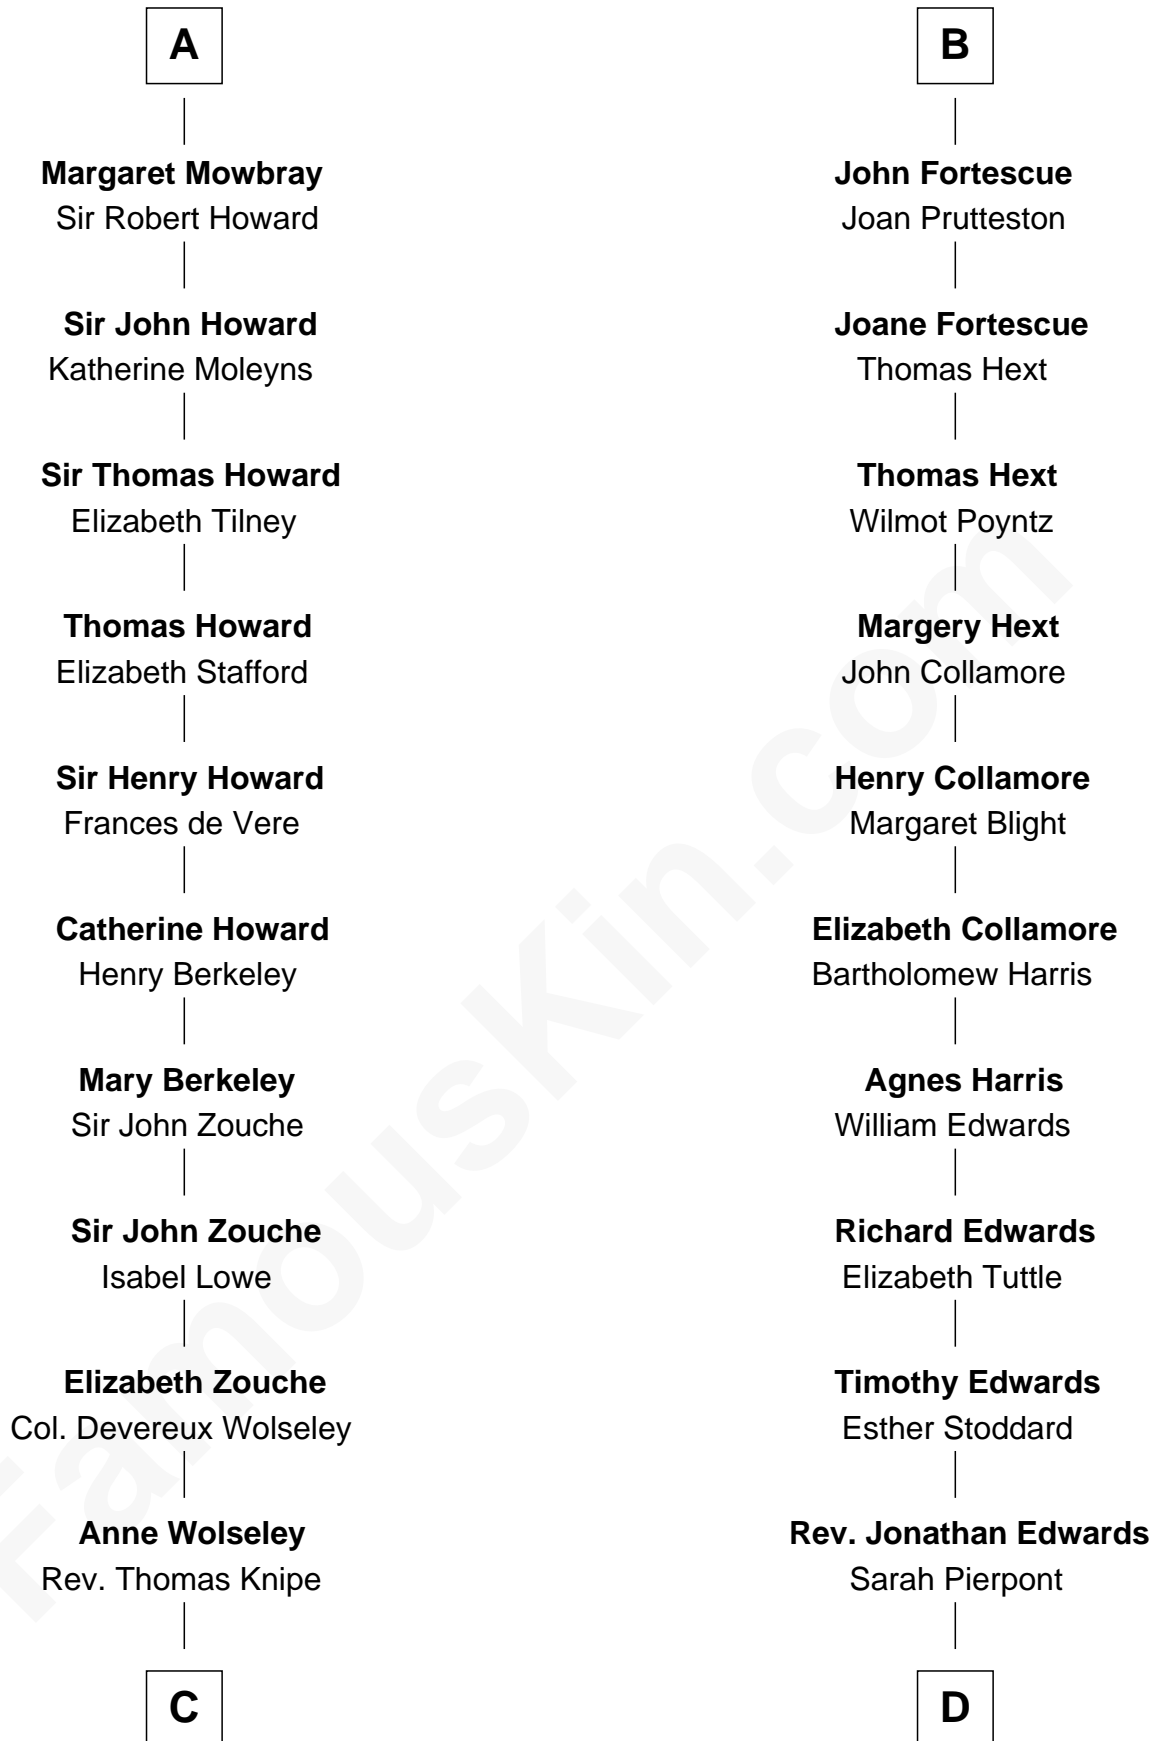

FamousKin.com

Relationship Chart of

Francis Scott Key

Author of "The Star Spangled Banner"

21st cousin of

Edith (Carow) Roosevelt

First Lady of President Theodore Roosevelt

Sir Geoffrey FitzPiers

Aveline de Clare

C

Anne Knipe
Michael Arnold

Alicia Arnold
John Ross

Ann Arnold Ross
Frances Key

John Ross Key
Anne Phebe Penn Dagworthy Charlton

Francis Scott Key
Author of "The Star Spangled Banner"

D

Timothy Edwards
Rhoda Ogden

Sarah Edwards
Daniel Tyler

Gen. Daniel Tyler
Emily Lee

Gertrude Elizabeth Tyler
Charles Carow

Edith (Carow) Roosevelt
First Lady of Theodore Roosevelt