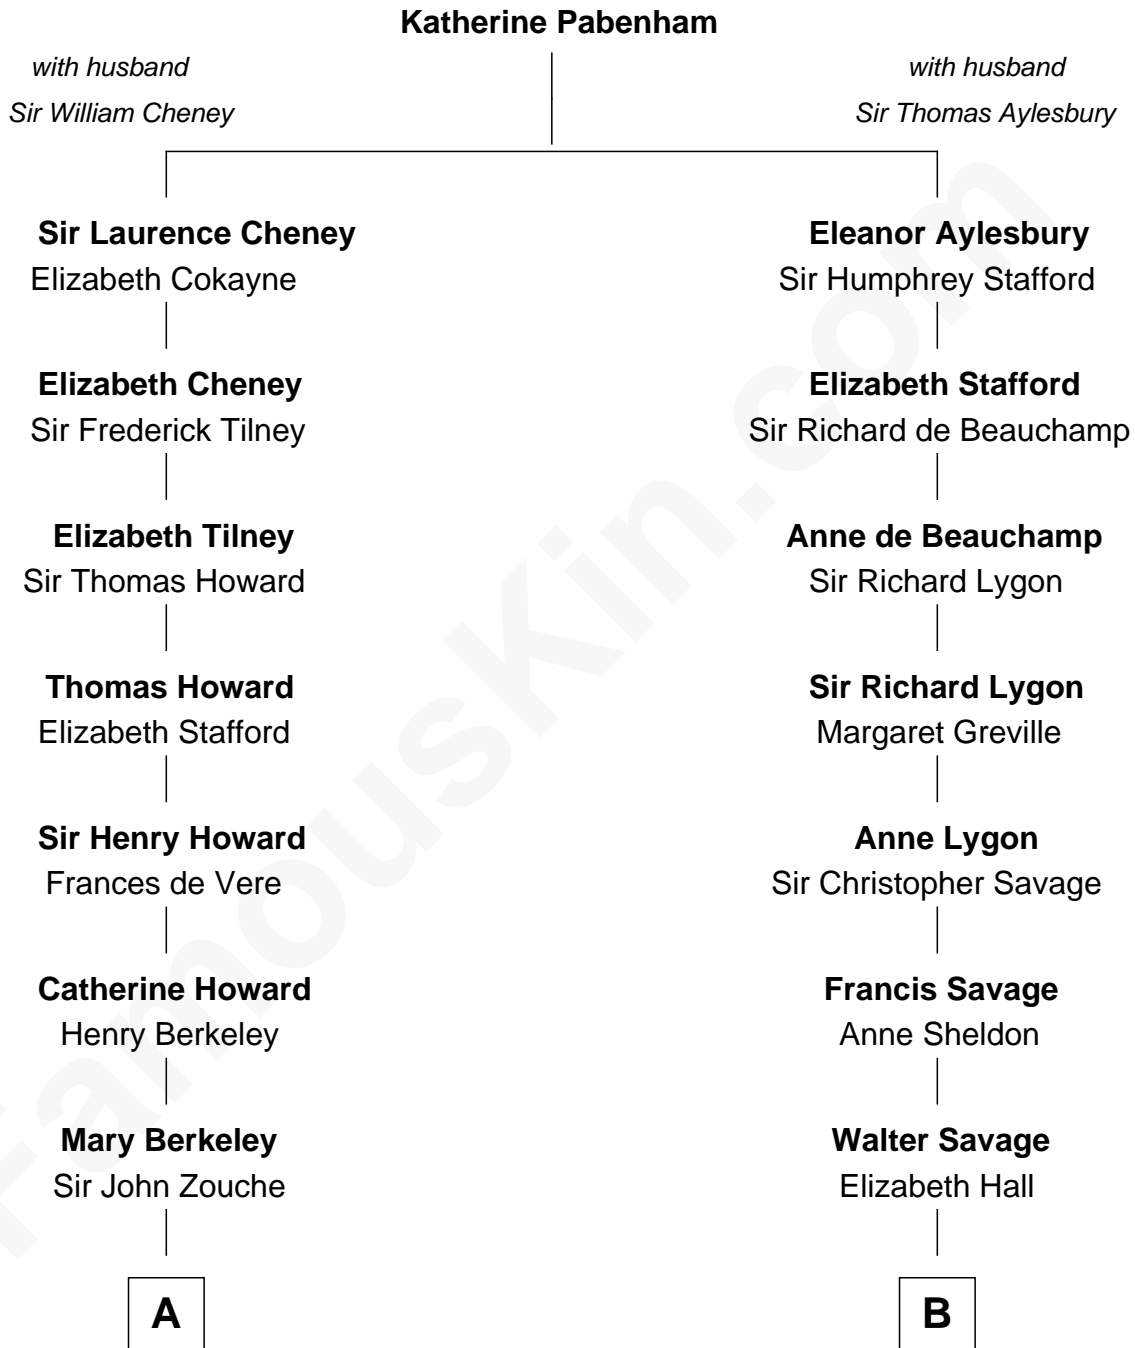

FamousKin.com

Relationship Chart of

Francis Scott Key

Author of "The Star Spangled Banner"

13th cousin 1 time removed of

James Madison
4th U.S. President

A

Sir John Zouche

Isabel Lowe

Elizabeth Zouche

Col. Devereux Wolseley

Anne Wolseley

Rev. Thomas Knipe

Anne Knipe

Michael Arnold

Alicia Arnold

John Ross

Ann Arnold Ross

Frances Key

John Ross Key

Anne Phebe Penn Dagworthy Charlton

Francis Scott Key

Author of "The Star Spangled Banner"

B