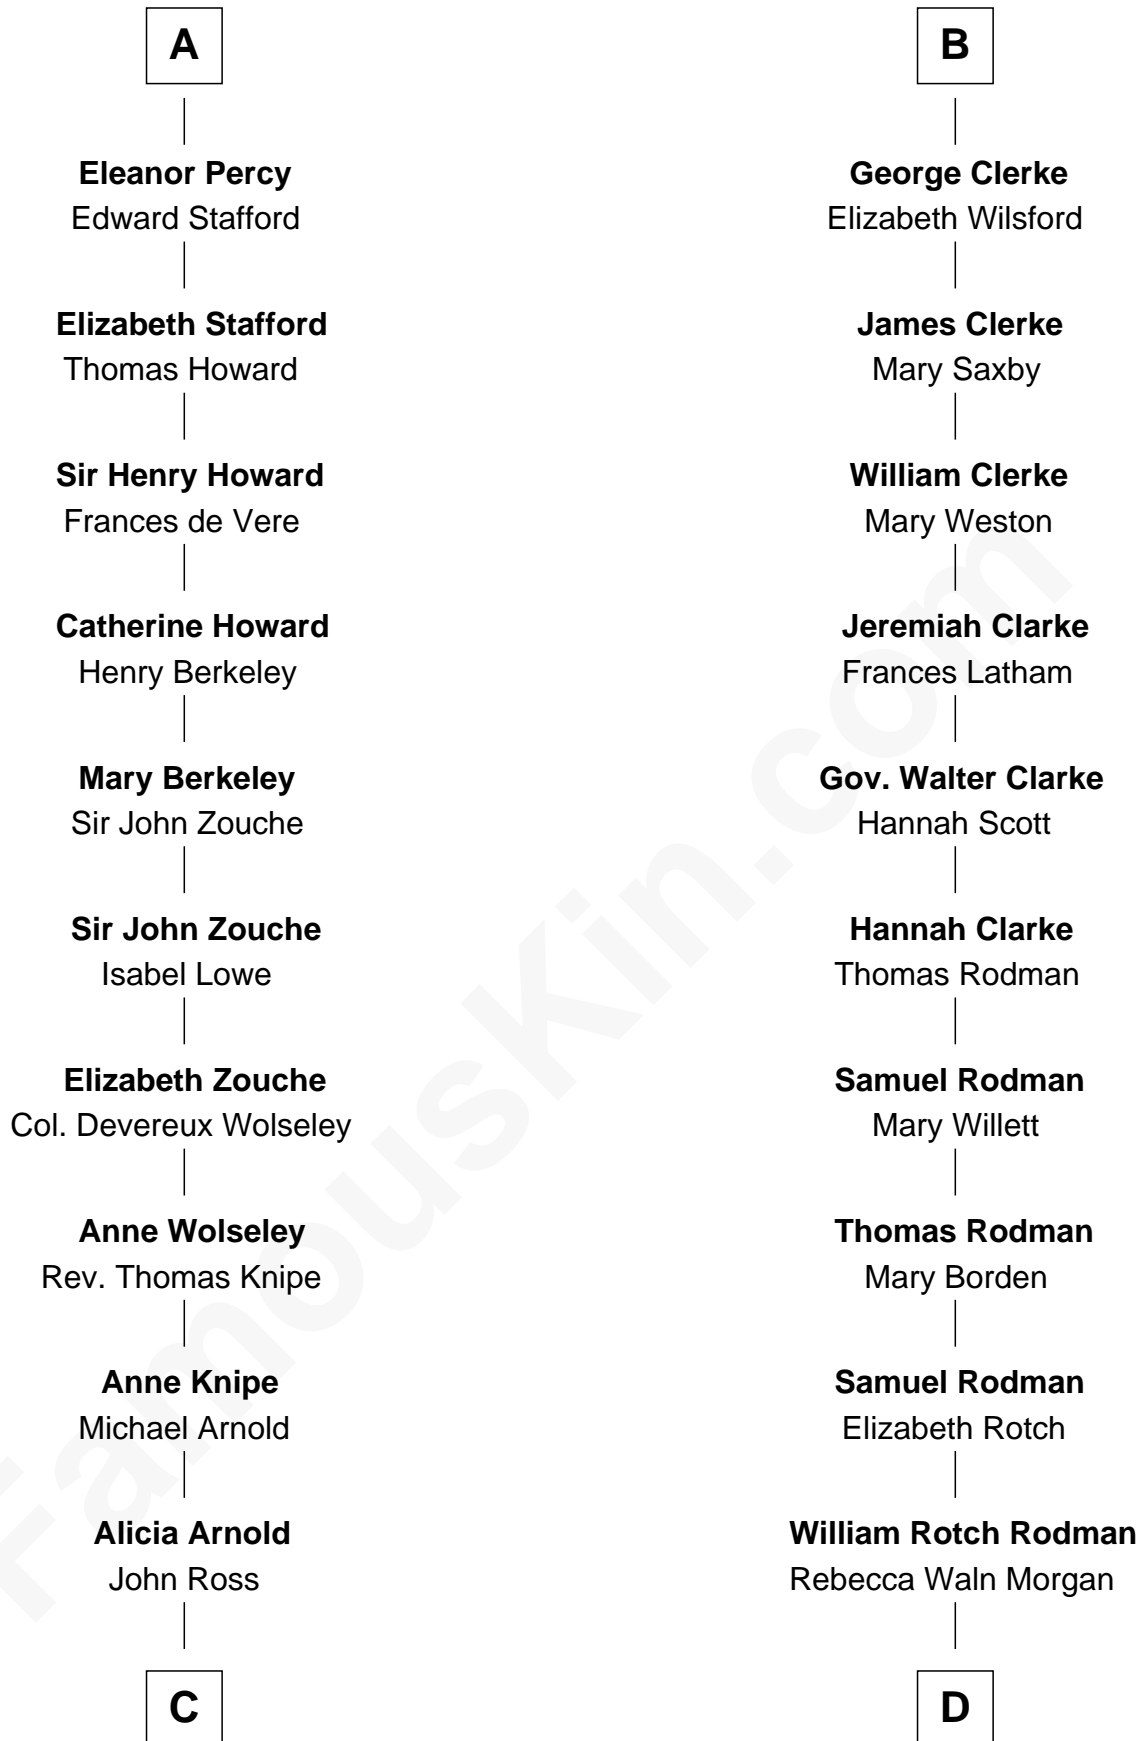

### Francis Scott Key

Author of "The Star Spangled Banner"

19th cousin 2 times removed of

Sir Walter Devereux

**Sir Walter Devereux**

Elizabeth Bromwich

**Sir Walter Devereux**

Elizabeth Merbery

**Anne Devereux**

William Herbert

**Maud Herbert**

**Sir William Ferrers**

Philippa Clifford

**Sir Thomas Ferrers**

Elizabeth Freville

**Sir Henry Ferrers**

Margaret Heckstall

**Elizabeth Ferrers**

James Clerke

**B**

**C**

**Ann Arnold Ross**

Frances Key

**John Ross Key**

Anne Phebe Penn Dagworthy Charlton

**Francis Scott Key**

*Author of "The Star Spangled Banner"*