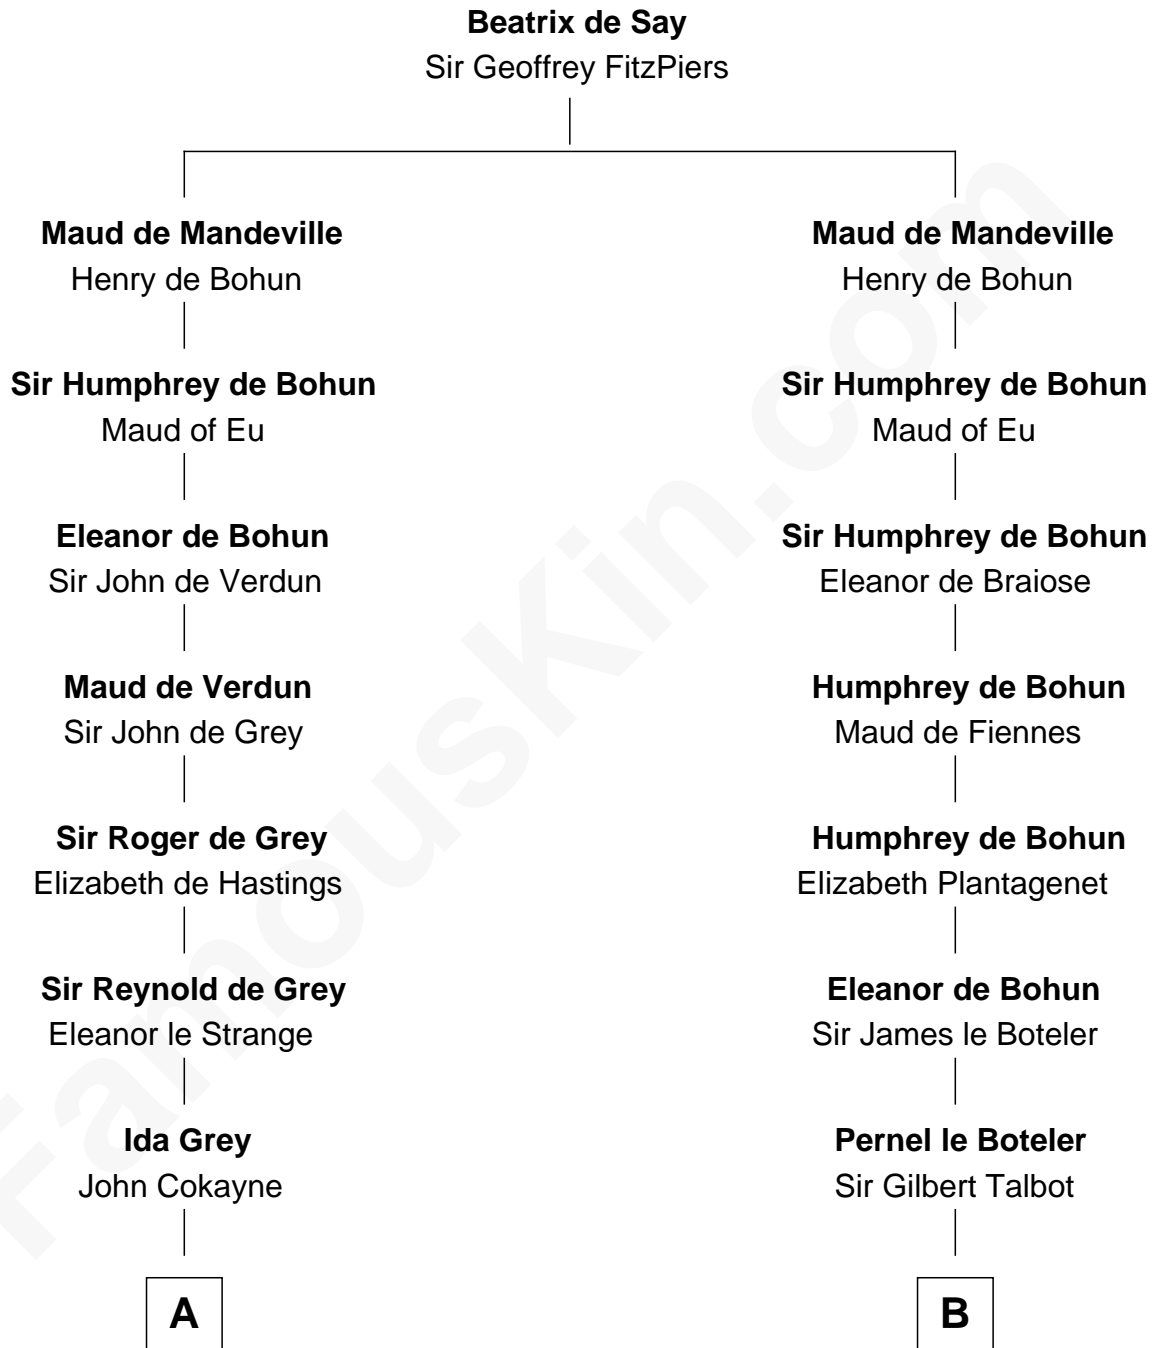

Charles Carroll

Signer of the Declaration of Independence