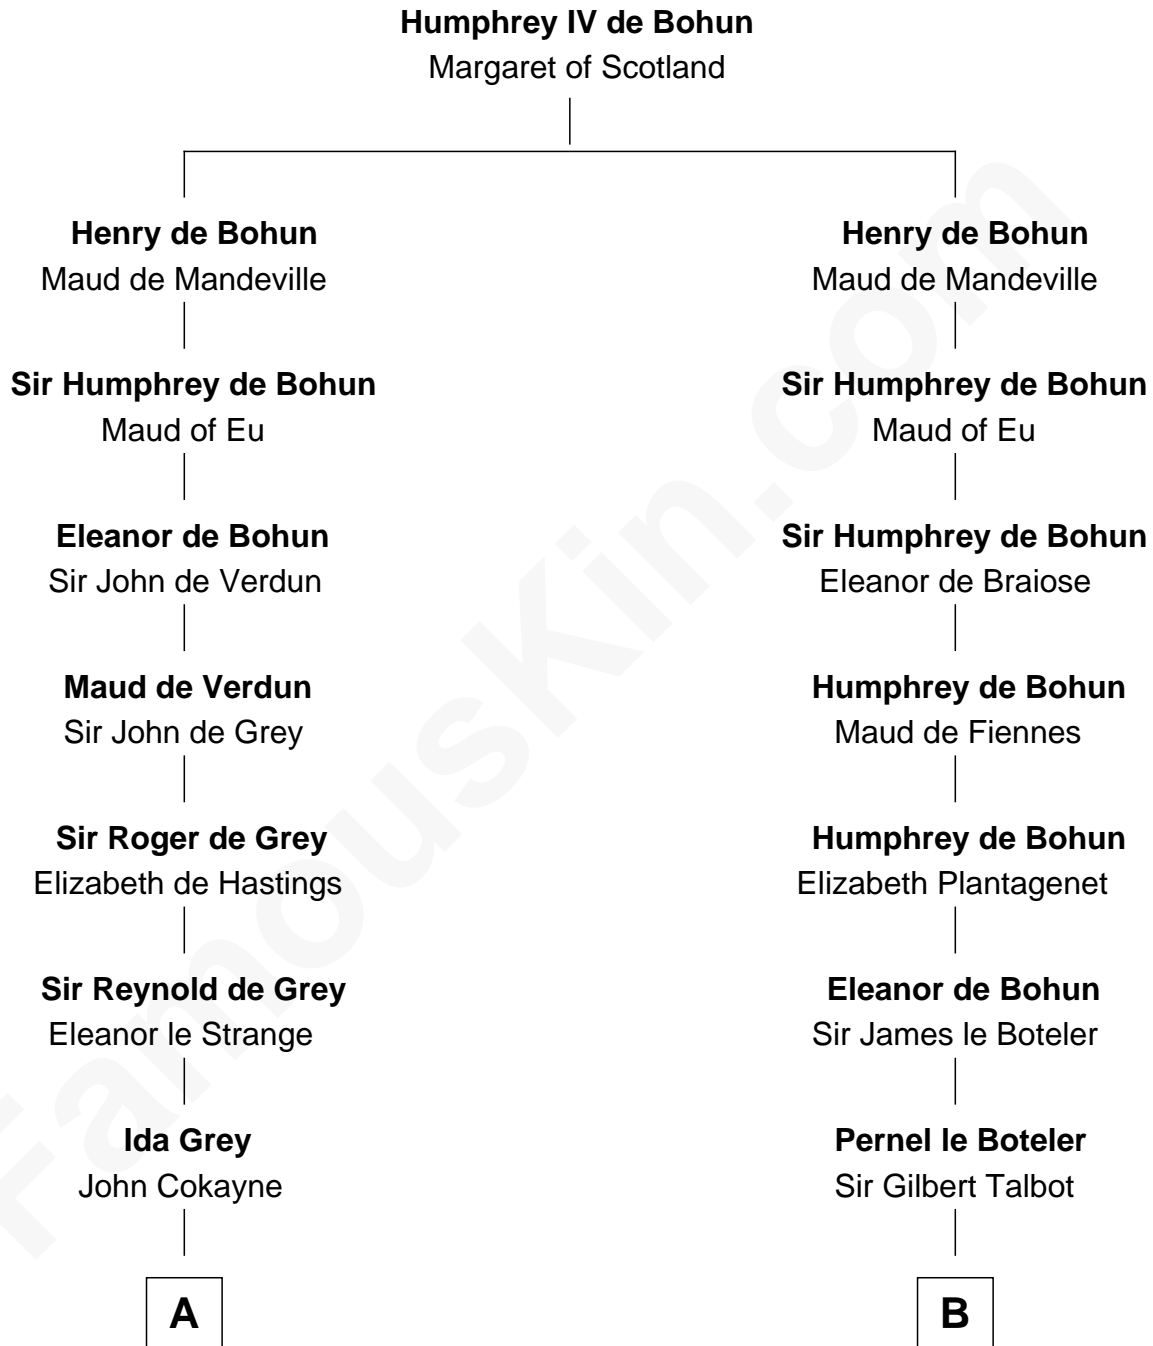

FamousKin.com

Relationship Chart of

Francis Scott Key

Author of "The Star Spangled Banner"

20th cousin 1 time removed of

Daniel Carroll

Signer of the U.S. Constitution