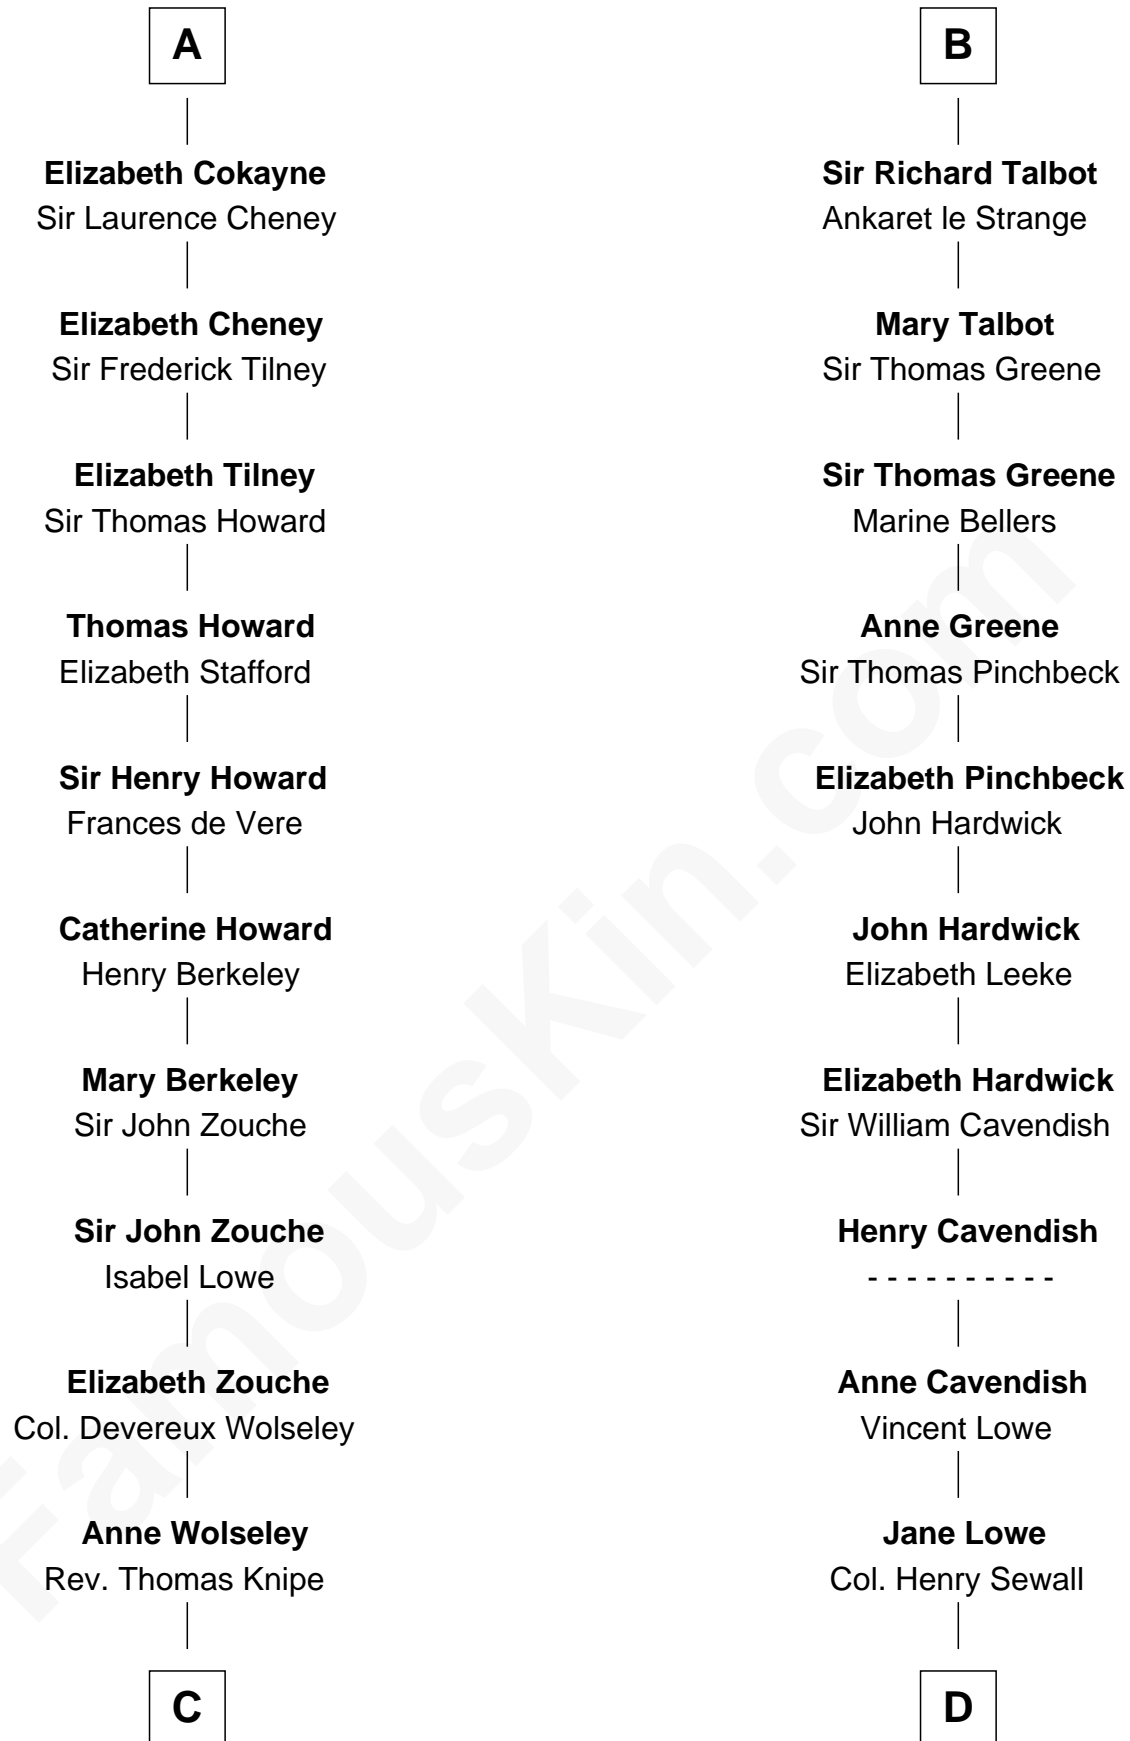

## Relationship Chart of

### Francis Scott Key

Author of "The Star Spangled Banner"

20th cousin 1 time removed of

### Daniel Carroll

Signer of the U.S. Constitution

**C**

**Anne Knipe**  
Michael Arnold

**Alicia Arnold**  
John Ross

**Ann Arnold Ross**  
Frances Key

**John Ross Key**  
Anne Phebe Penn Dagworthy Charlton