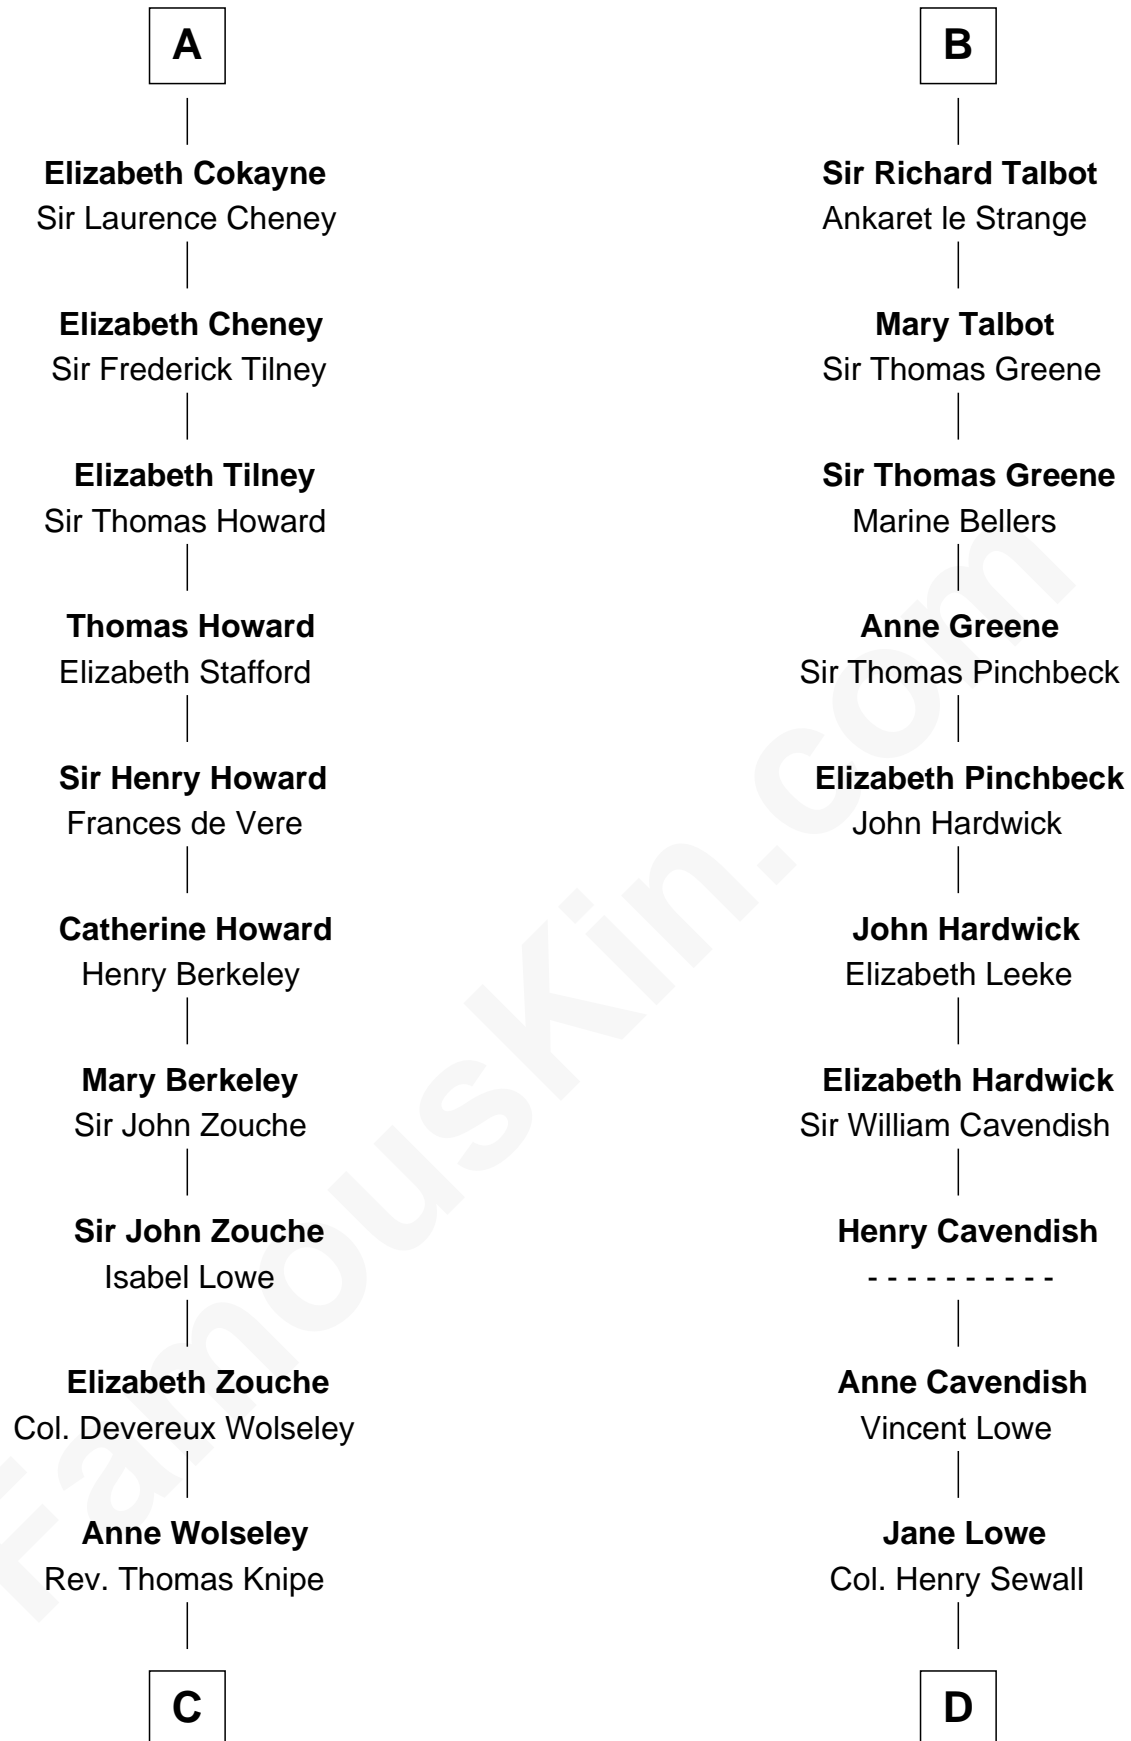

## Relationship Chart of

### Francis Scott Key

Author of "The Star Spangled Banner"

20th cousin 1 time removed of

### Daniel Carroll

Signer of the U.S. Constitution

**C**

**Anne Knipe**  
Michael Arnold

**Alicia Arnold**  
John Ross

**Ann Arnold Ross**  
Frances Key

**John Ross Key**  
Anne Phebe Penn Dagworthy Charlton