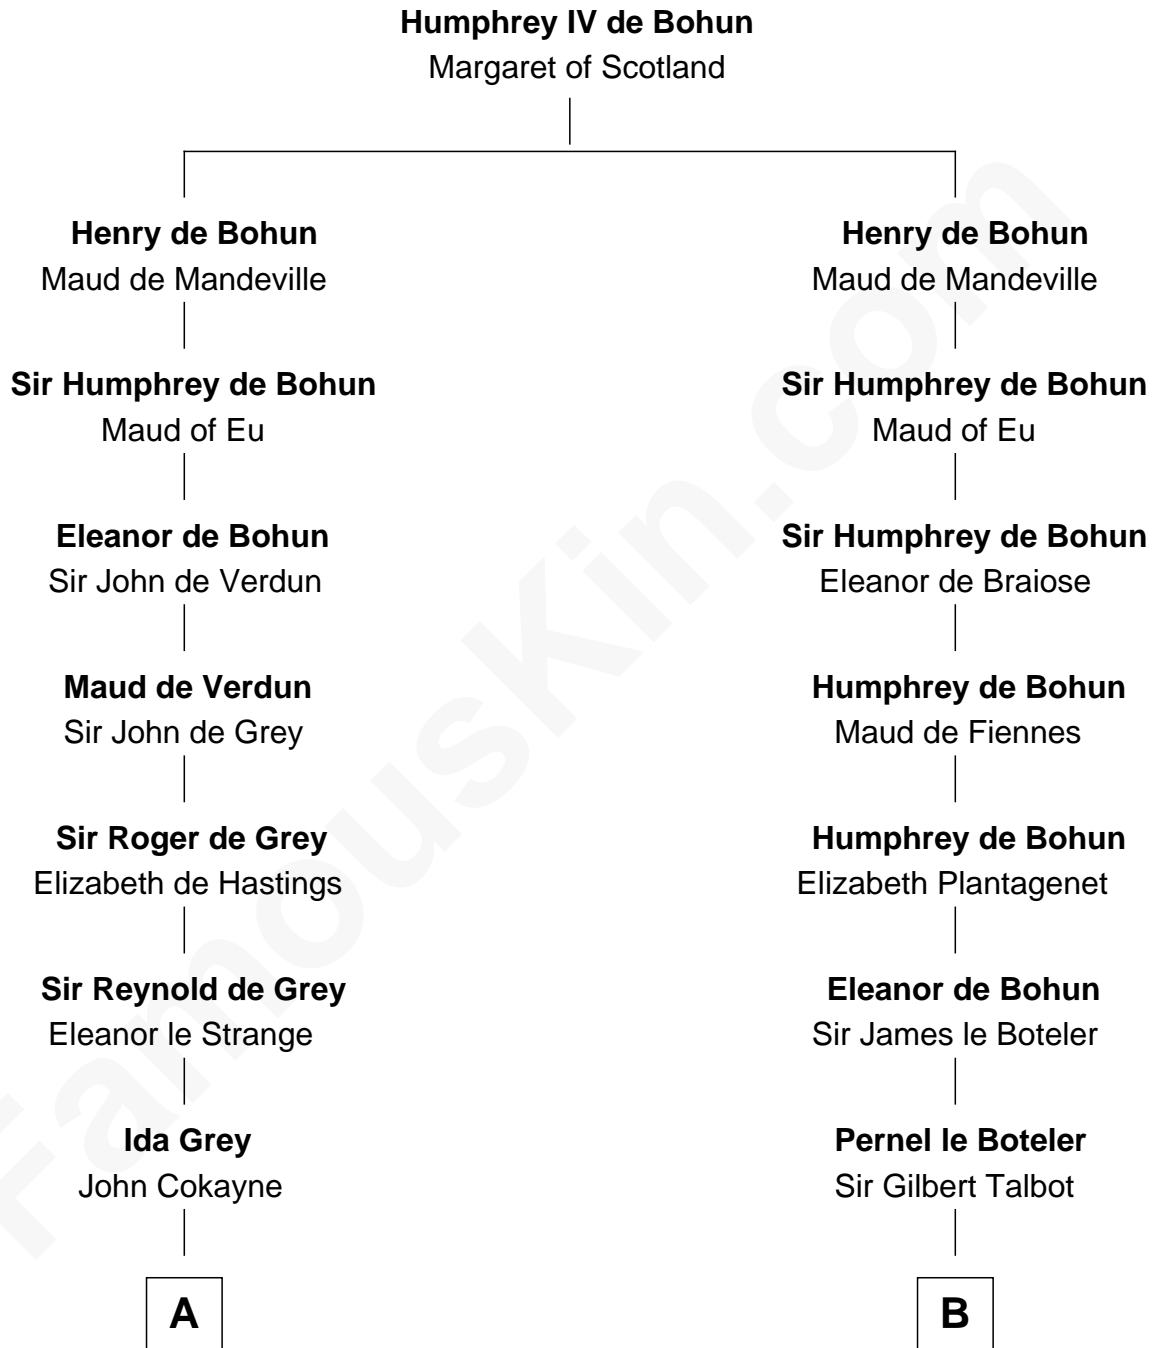

FamousKin.com

Relationship Chart of

Francis Scott Key

Author of "The Star Spangled Banner"

20th cousin 1 time removed of

John Carroll

Founder of Georgetown University

C

Anne Knipe
Michael Arnold

Alicia Arnold
John Ross

Ann Arnold Ross
Frances Key

John Ross Key
Anne Phebe Penn Dagworthy Charlton

Francis Scott Key
Author of "The Star Spangled Banner"

D

Elizabeth Sewall
William Digges

Anne Digges
Henry Darnall

Eleanor Darnall
Daniel Carroll

John Carroll
Founder, Georgetown University