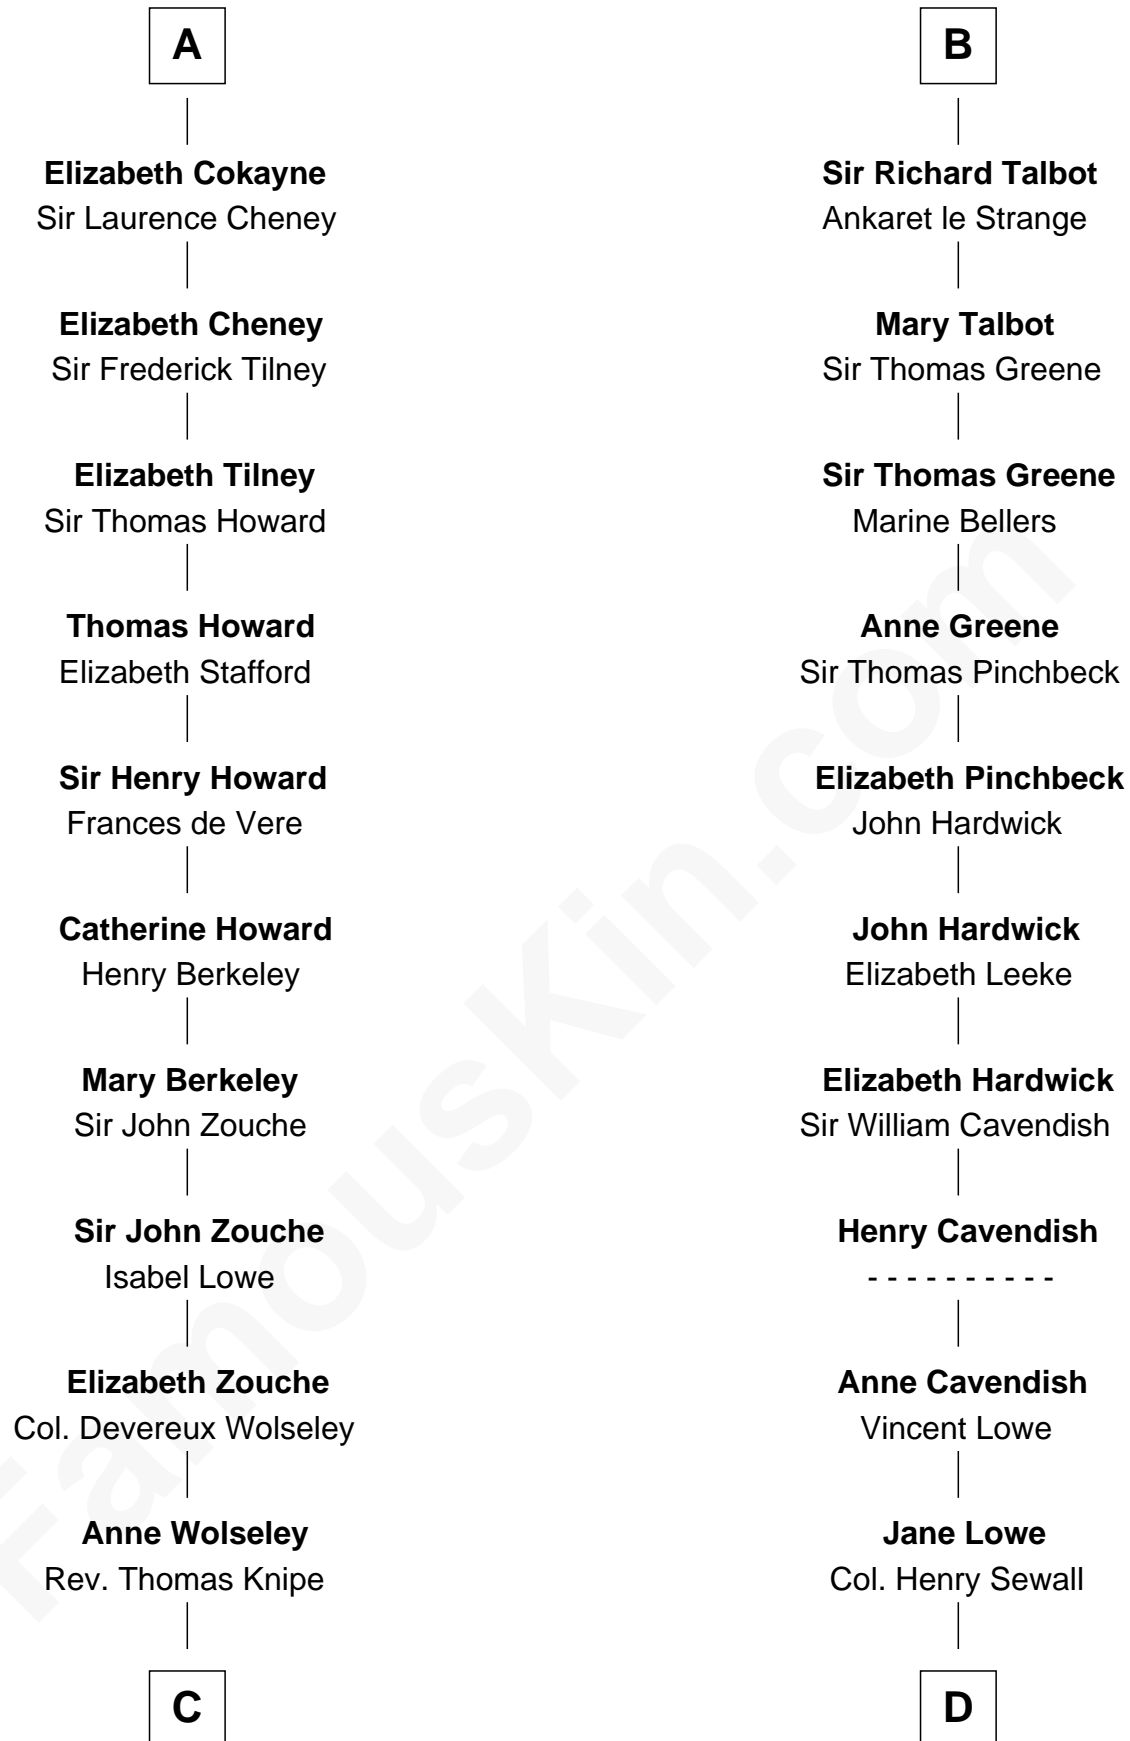

FamousKin.com

Relationship Chart of

Francis Scott Key

Author of "The Star Spangled Banner"

20th cousin 1 time removed of

John Carroll

Founder of Georgetown University

C

Anne Knipe
Michael Arnold

Alicia Arnold
John Ross

Ann Arnold Ross
Frances Key

John Ross Key
Anne Phebe Penn Dagworthy Charlton

Francis Scott Key
Author of "The Star Spangled Banner"

D

Elizabeth Sewall
William Digges

Anne Digges
Henry Darnall

Eleanor Darnall
Daniel Carroll

John Carroll
Founder, Georgetown University