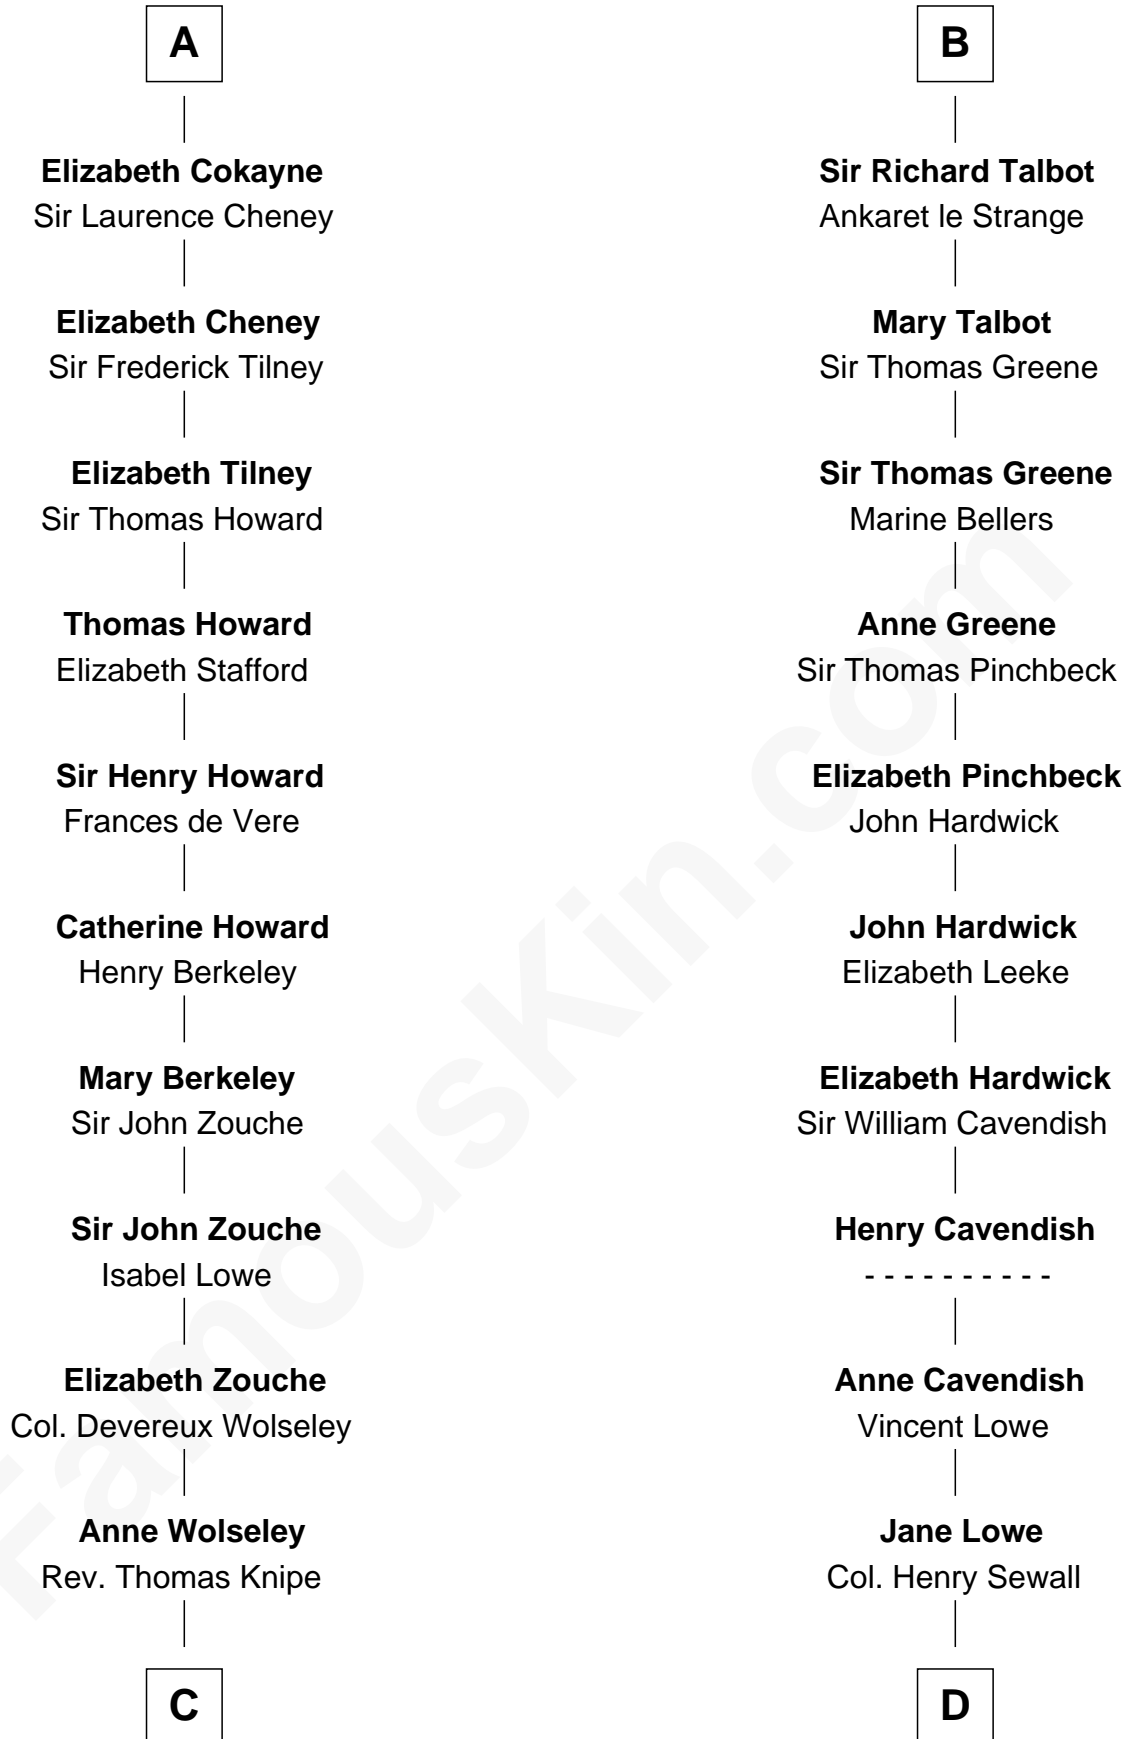

FamousKin.com

Relationship Chart of

Francis Scott Key

Author of "The Star Spangled Banner"

20th cousin 1 time removed of

John Carroll

Founder of Georgetown University

C

Anne Knipe
Michael Arnold

Alicia Arnold
John Ross

Ann Arnold Ross
Frances Key

John Ross Key
Anne Phebe Penn Dagworthy Charlton

Francis Scott Key
Author of "The Star Spangled Banner"

D

Elizabeth Sewall
William Digges

Anne Digges
Henry Darnall

Eleanor Darnall
Daniel Carroll

John Carroll
Founder, Georgetown University