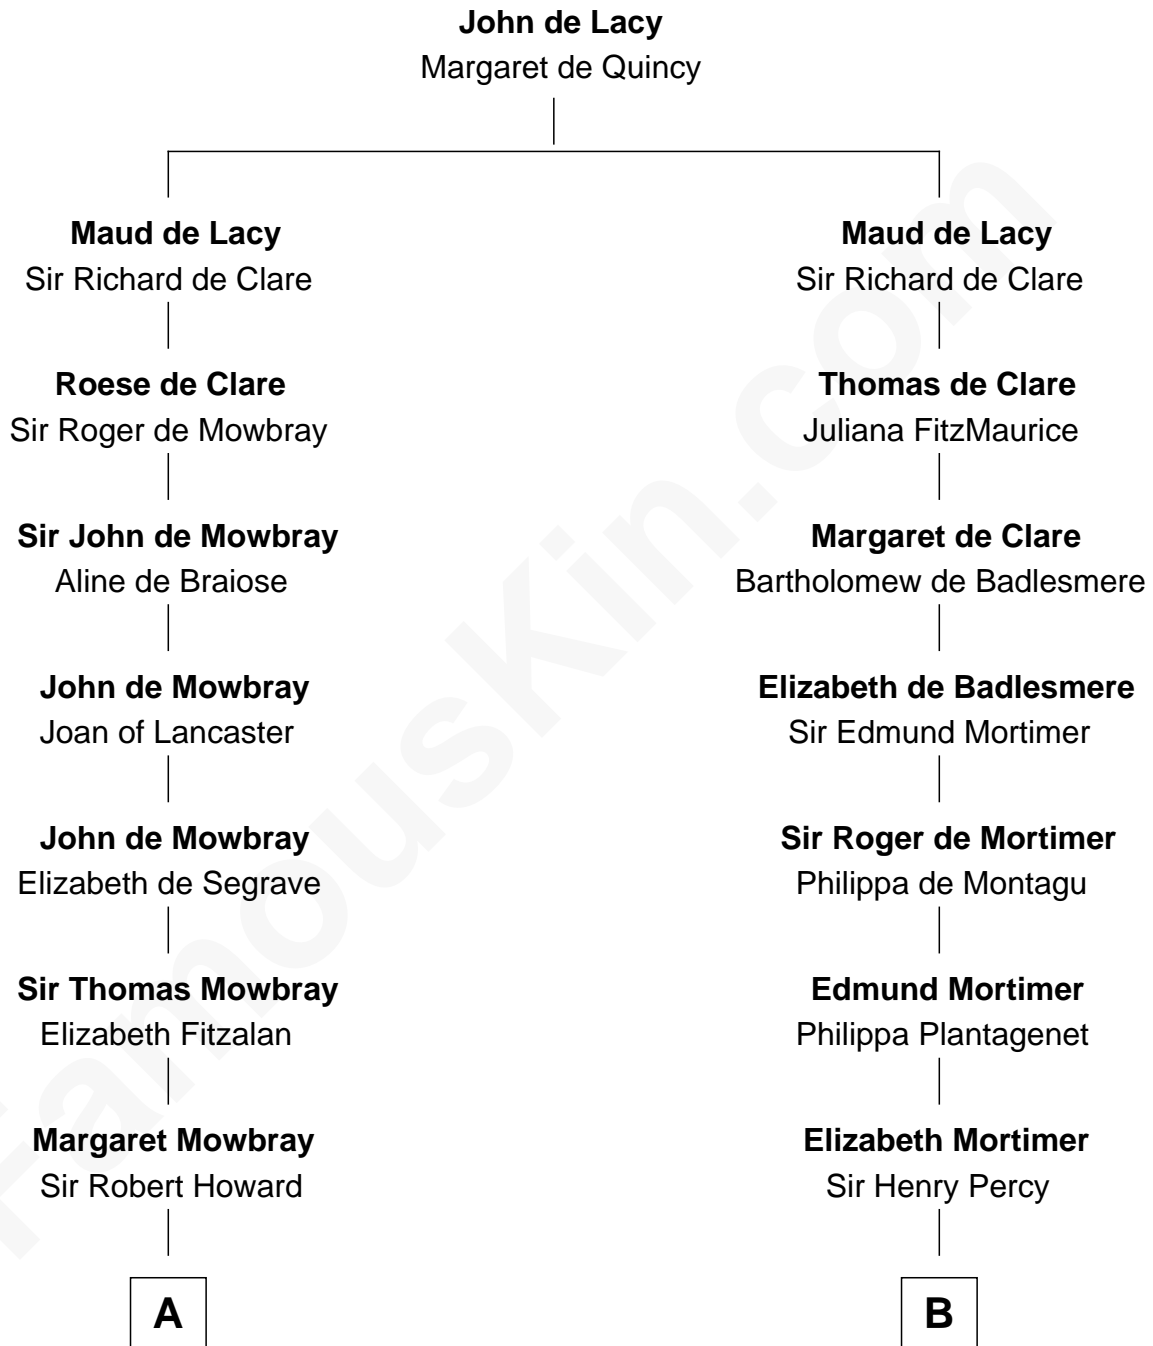

FamousKin.com

Relationship Chart of

Francis Scott Key

Author of "The Star Spangled Banner"

19th cousin 1 time removed of

John Carroll

Founder of Georgetown University