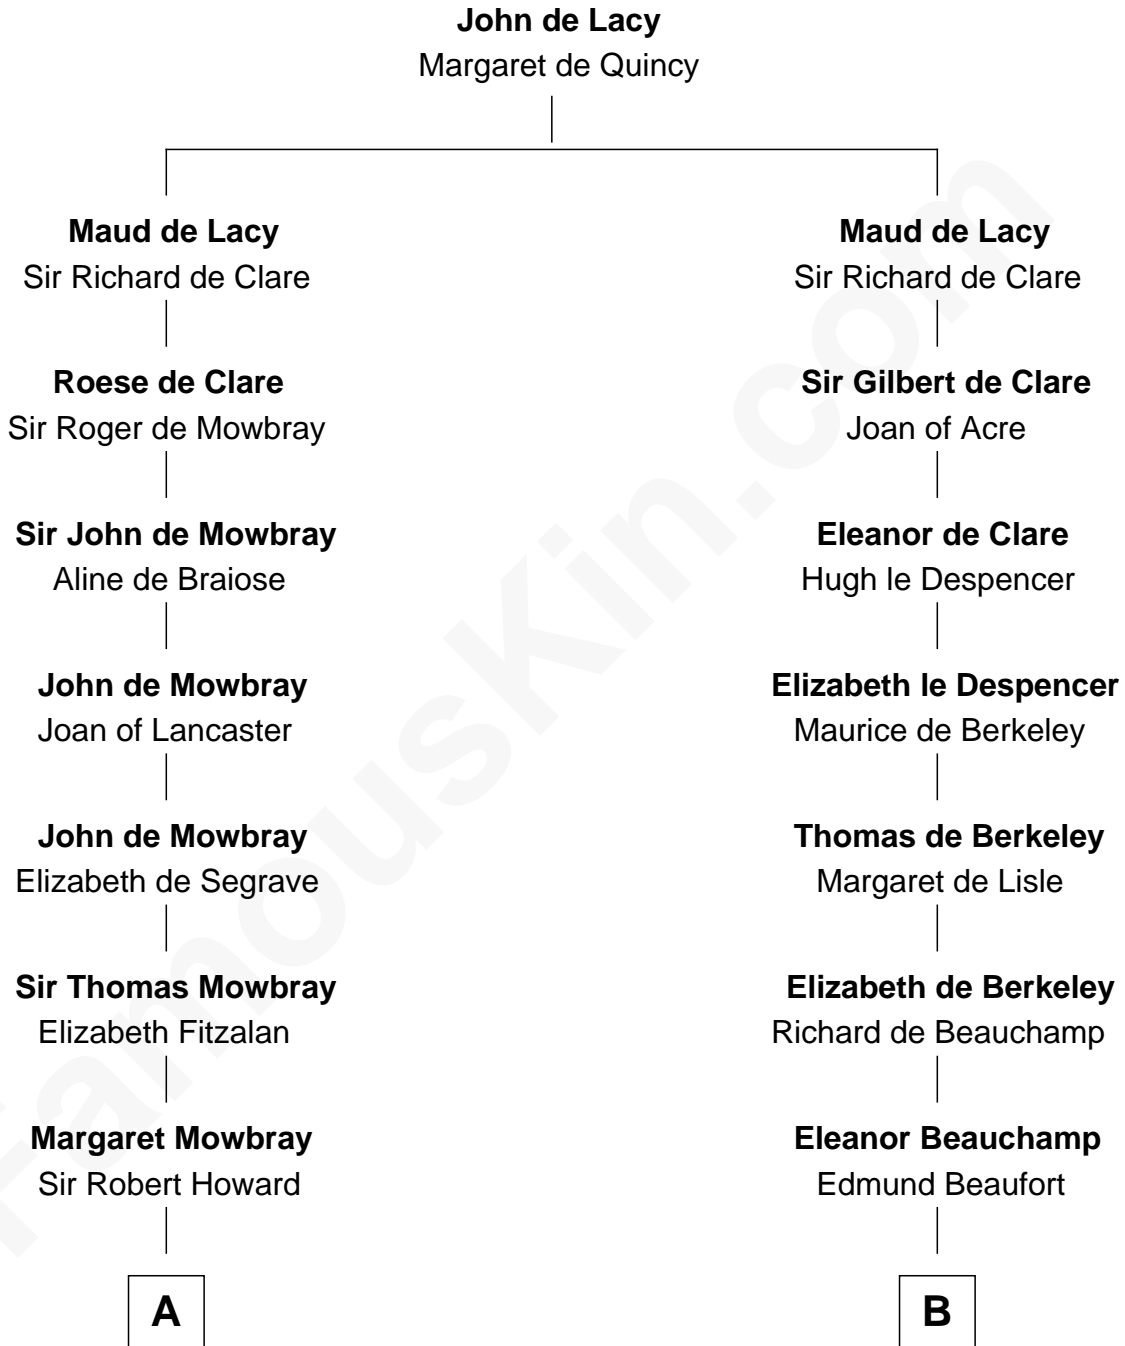

FamousKin.com

Relationship Chart of

Francis Scott Key

Author of "The Star Spangled Banner"

20th cousin of

Lewis Carroll

Author of Alice in Wonderland

C

Alicia Arnold

John Ross

Ann Arnold Ross

Frances Key

John Ross Key

Anne Phebe Penn Dagworthy Charlton

Francis Scott Key

Author of "The Star Spangled Banner"