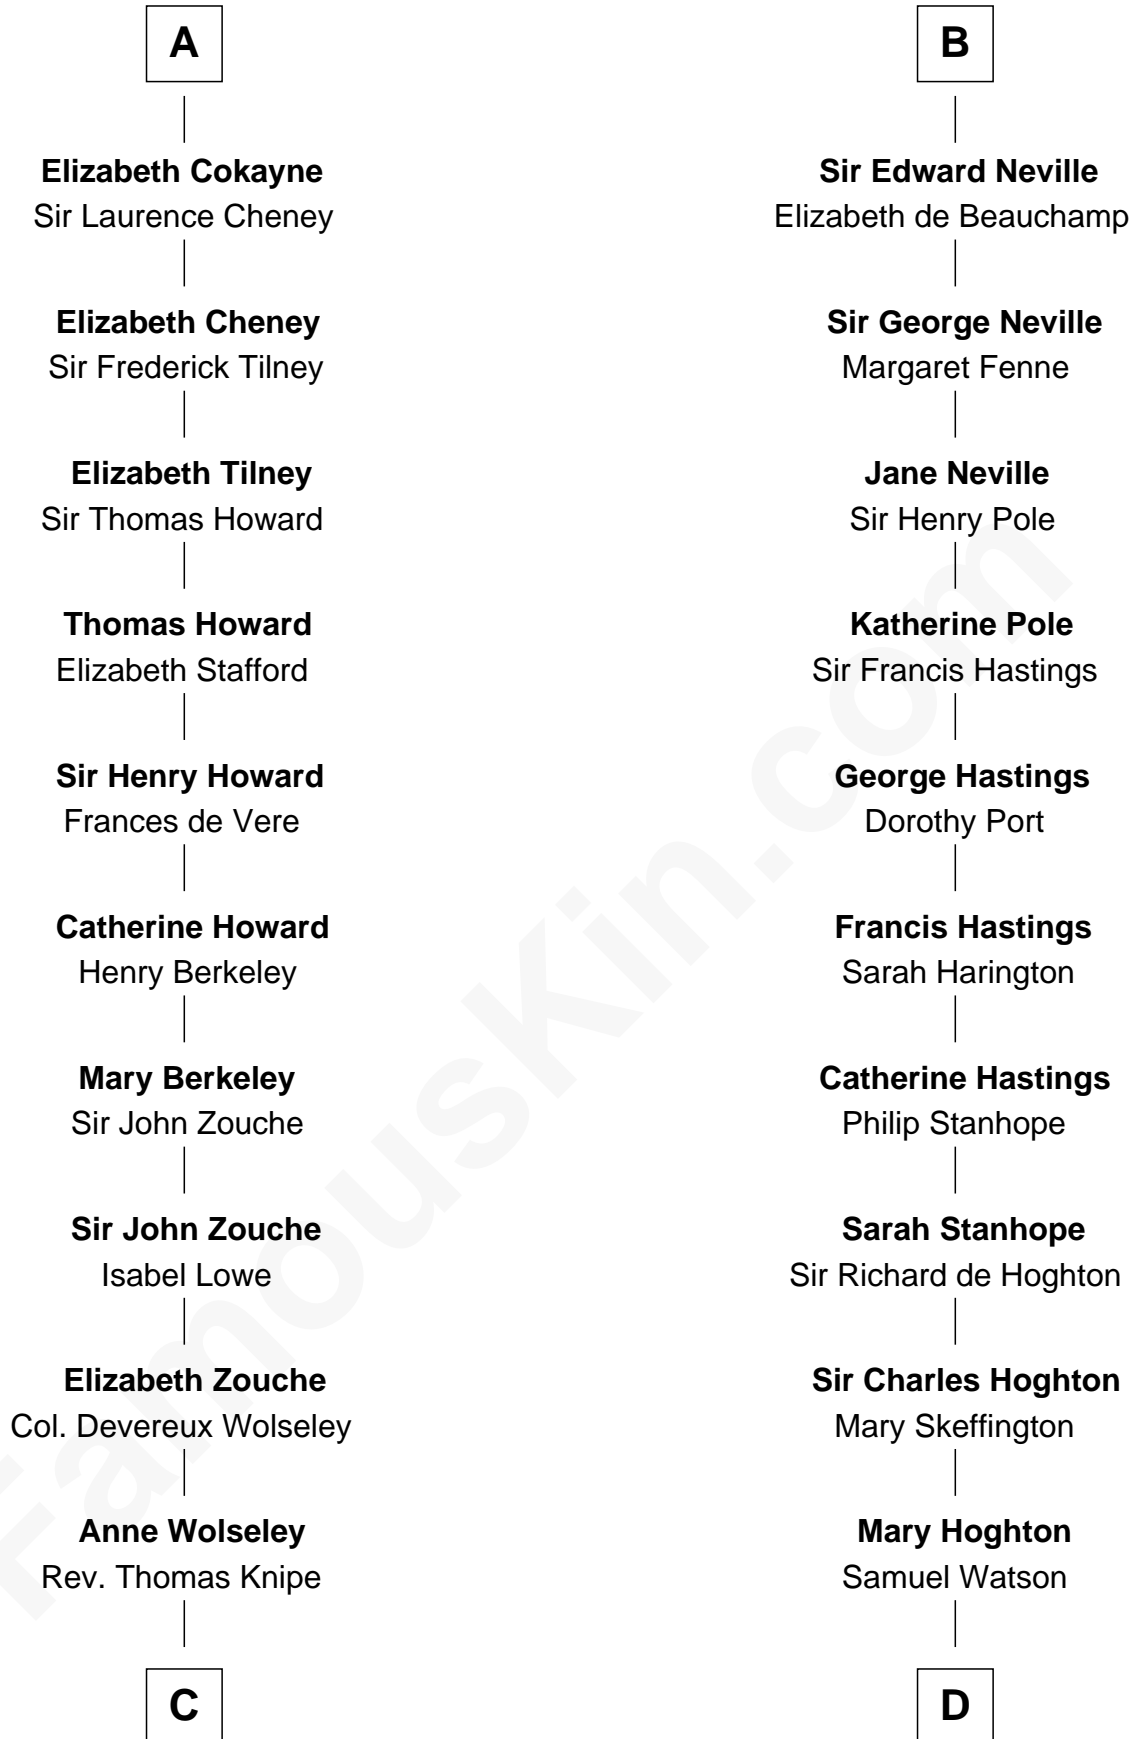

## Relationship Chart of

### Francis Scott Key

Author of "The Star Spangled Banner"

21st cousin of

**E. M. Forster**  
English Novelist

**Roger le Bigod**

Ida de Tony

**C**

**Anne Knipe**  
Michael Arnold

**Alicia Arnold**  
John Ross

**Ann Arnold Ross**  
Frances Key

**John Ross Key**  
Anne Phebe Penn Dagworthy Charlton

**Francis Scott Key**  
*Author of "The Star Spangled Banner"*

**D**

**Lucy Watson**  
John Thornton

**Henry Thornton**  
Marianne Sykes

**Laura Thornton**  
Charles Forster

**Edward Morgan Llewellyn Forster**  
Alice Clara Whichelo

**E. M. Forster**  
*English Novelist*