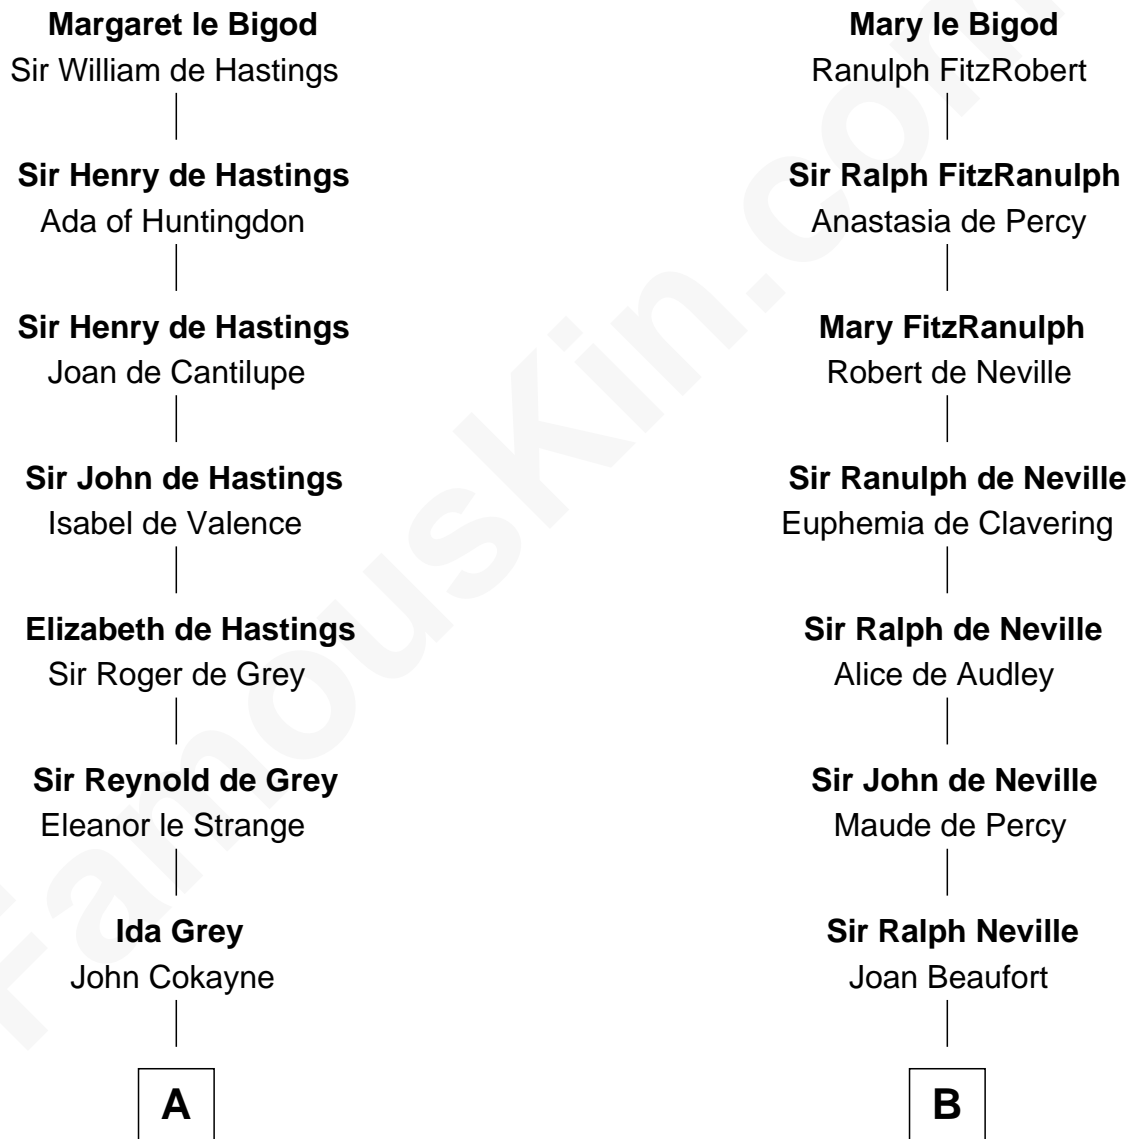

## Relationship Chart of

### Francis Scott Key

Author of "The Star Spangled Banner"

21st cousin of

**E. M. Forster**  
English Novelist

**Roger le Bigod**

Ida de Tony

**C**

**Anne Knipe**  
Michael Arnold

**Alicia Arnold**  
John Ross

**Ann Arnold Ross**  
Frances Key

**John Ross Key**  
Anne Phebe Penn Dagworthy Charlton

**Francis Scott Key**  
*Author of "The Star Spangled Banner"*

**D**

**Lucy Watson**  
John Thornton