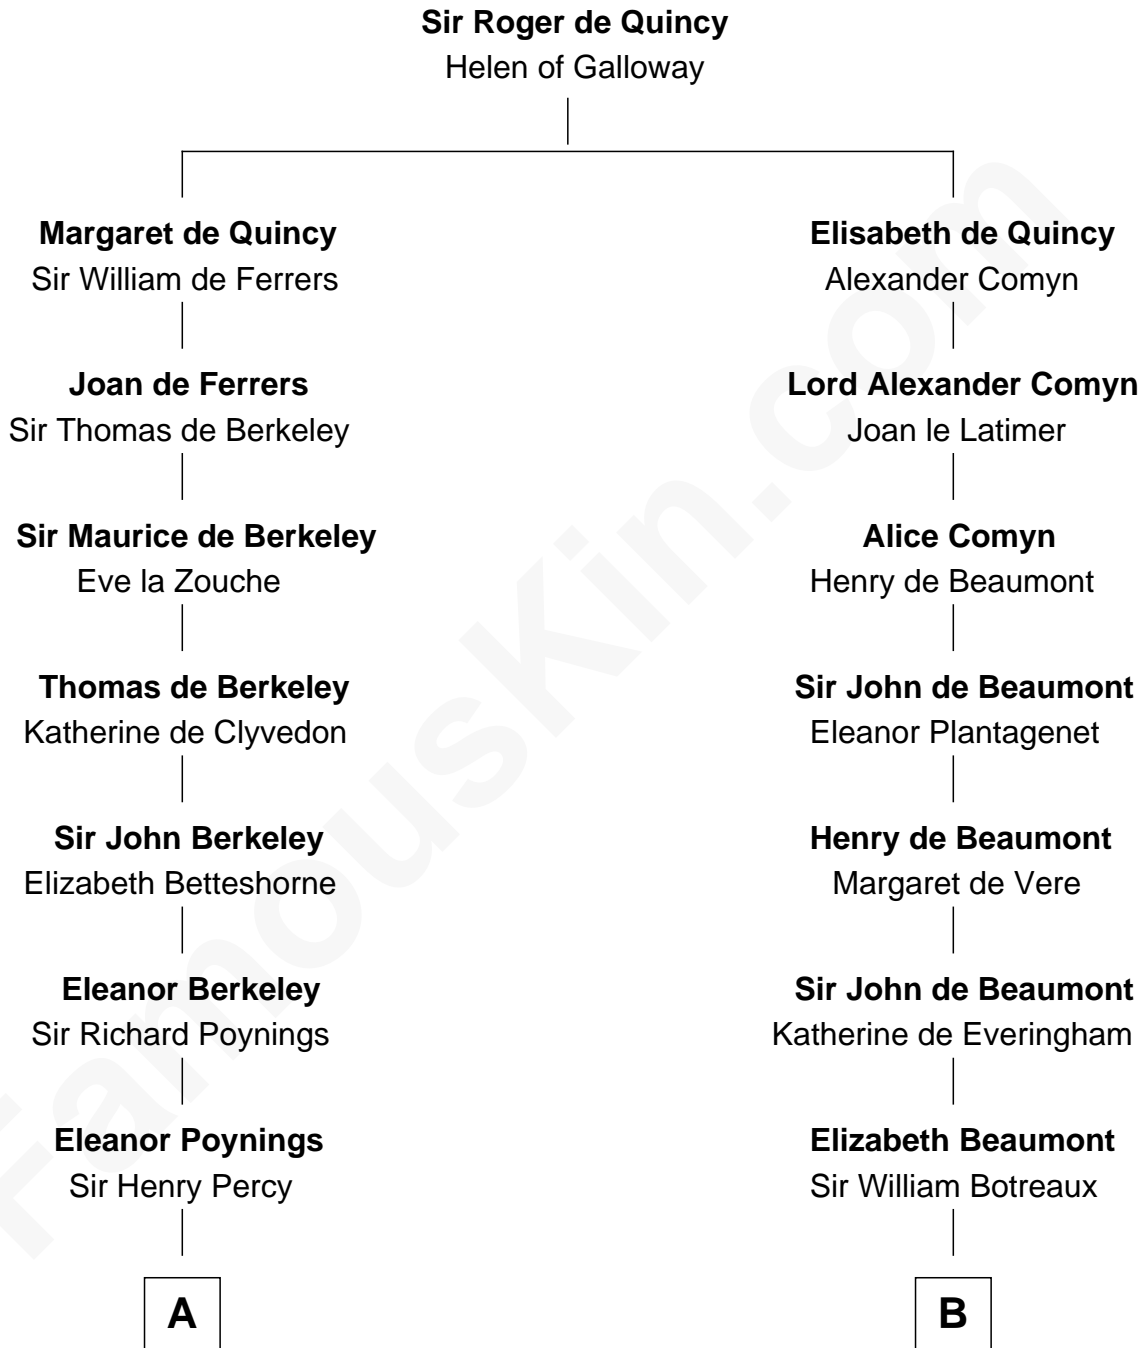

FamousKin.com

Relationship Chart of

Francis Scott Key

Author of "The Star Spangled Banner"

20th cousin 1 time removed of

Guillermo Billinghurst

31st President of Peru

C

Alicia Arnold

John Ross

Ann Arnold Ross

Frances Key

John Ross Key

Anne Phebe Penn Dagworthy Charlton

Francis Scott Key

Author of "The Star Spangled Banner"