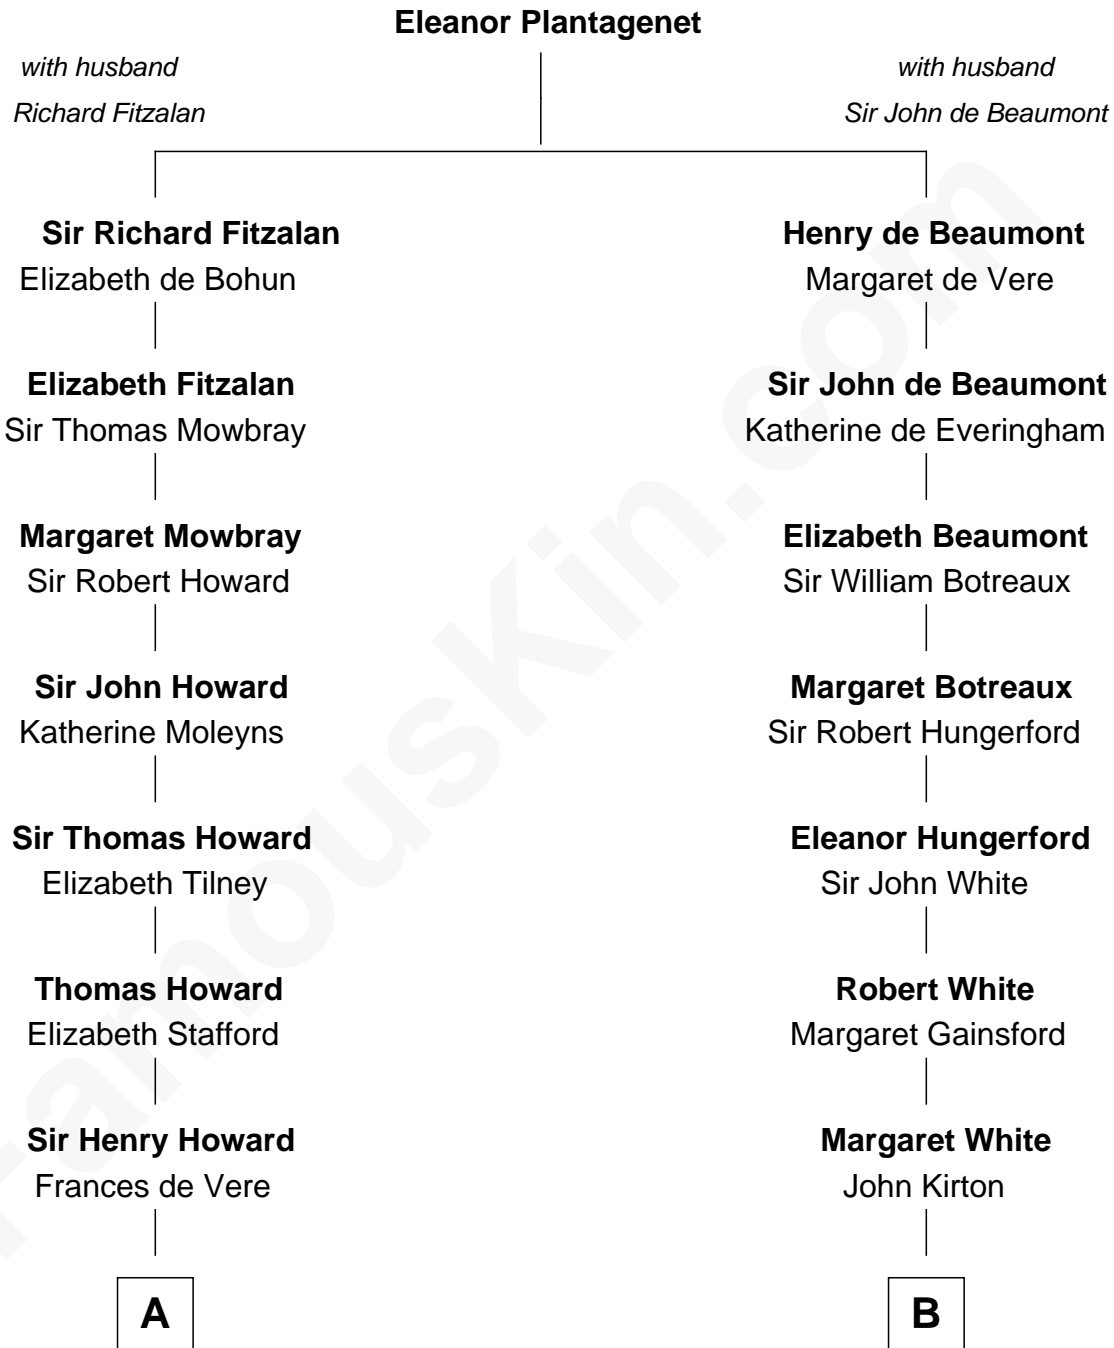

FamousKin.com

Relationship Chart of

Francis Scott Key

Author of "The Star Spangled Banner"

16th cousin 1 time removed of

Guillermo Billinghurst

31st President of Peru

A