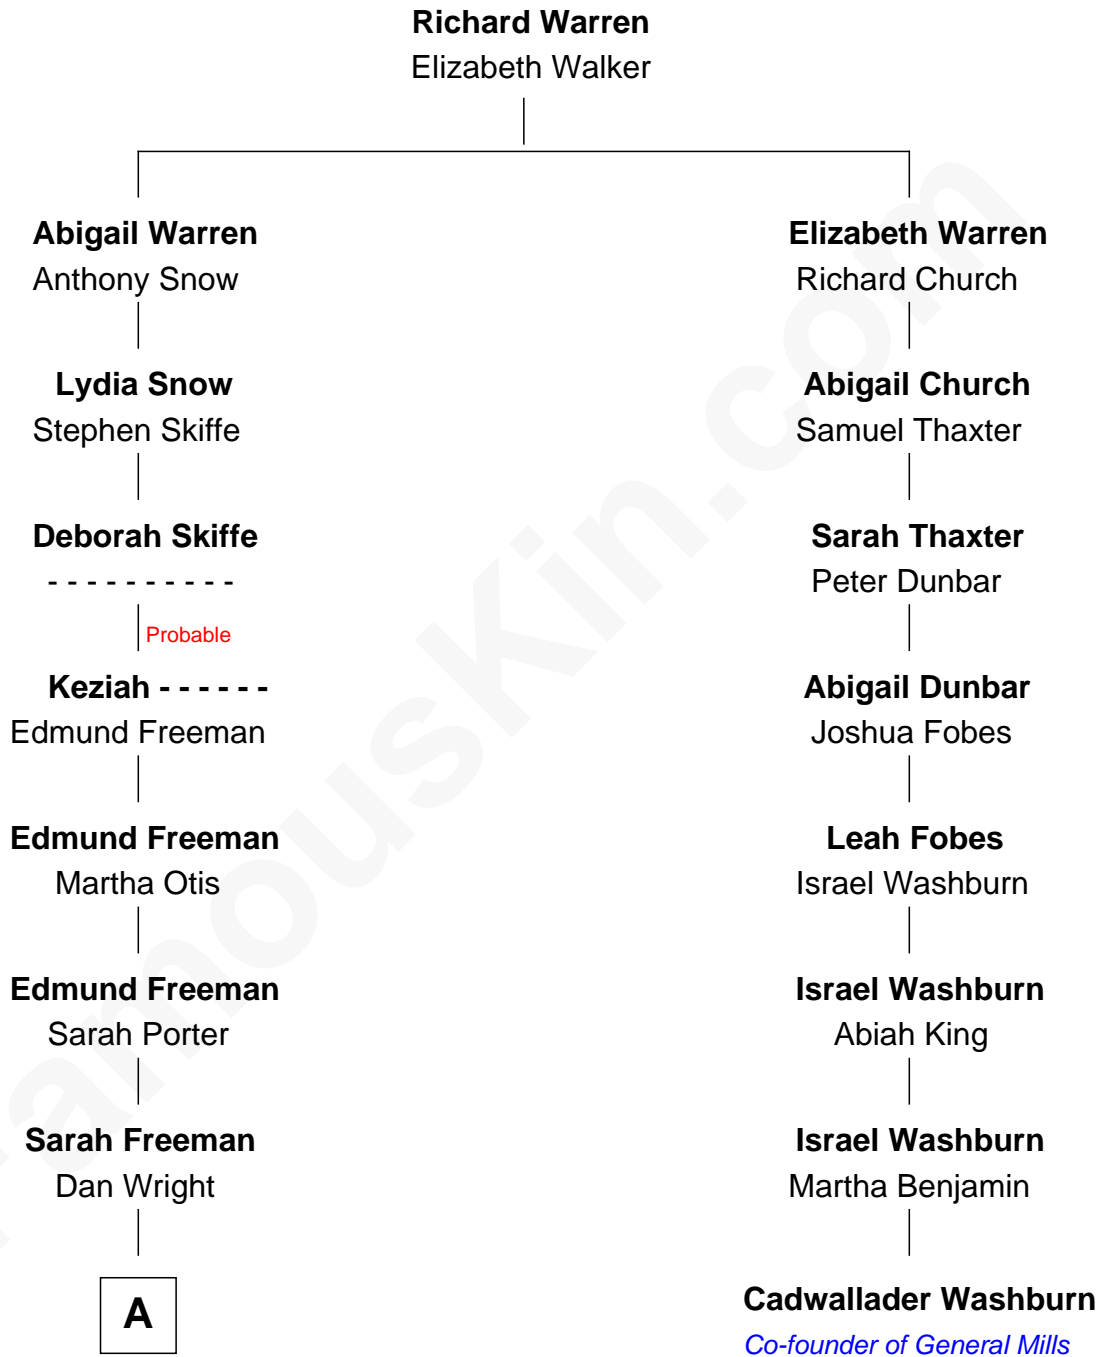

FamousKin.com

Relationship Chart of

Wilbur Wright

Wright Brothers - Aviation Pioneer

7th cousin 2 times removed of

Cadwallader Washburn

Co-founder of General Mills and 11th Governor of Wisconsin

A

Dan Wright

Catherine Reeder

Bishop Milton Wright

Susan Catherine Koerner

Wilbur Wright

Aviation Pioneer

FamousKin.com