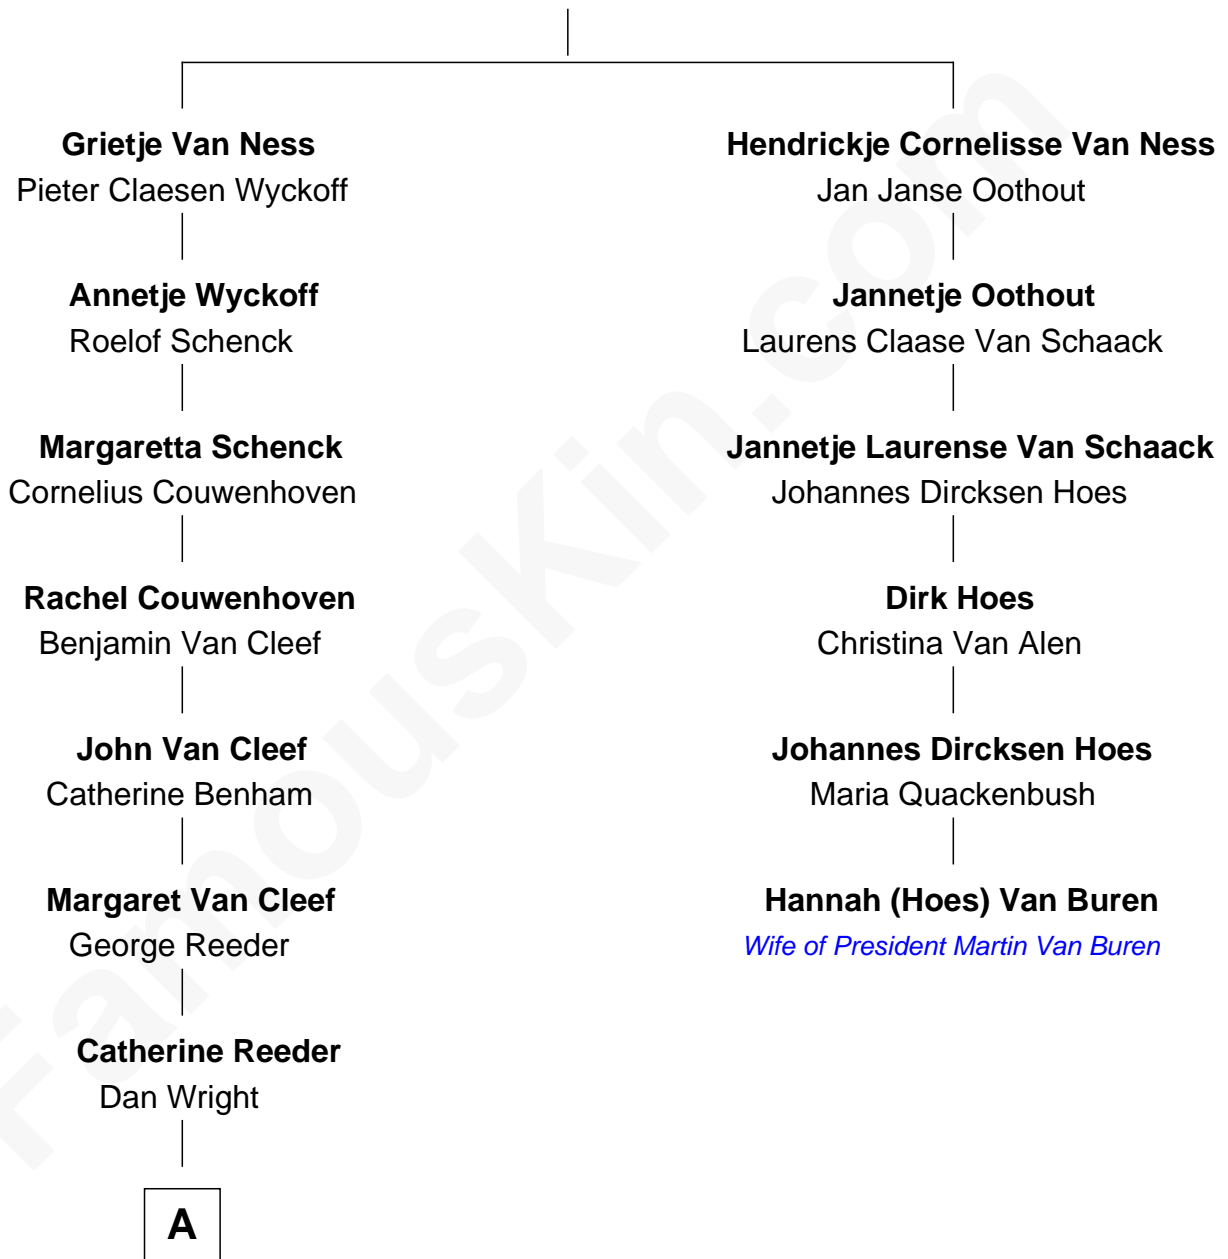

FamousKin.com

Relationship Chart of

Wilbur Wright

Wright Brothers - Aviation Pioneer

5th cousin 3 times removed of

Hannah (Hoes) Van Buren

Wife of President Martin Van Buren

Cornelis Hendrickse Van Ness
 Marijen Hendricks van den Burchgraeff

A

—
Bishop Milton Wright
Susan Catherine Koerner

—
Wilbur Wright
Aviation Pioneer

FamousKin.com