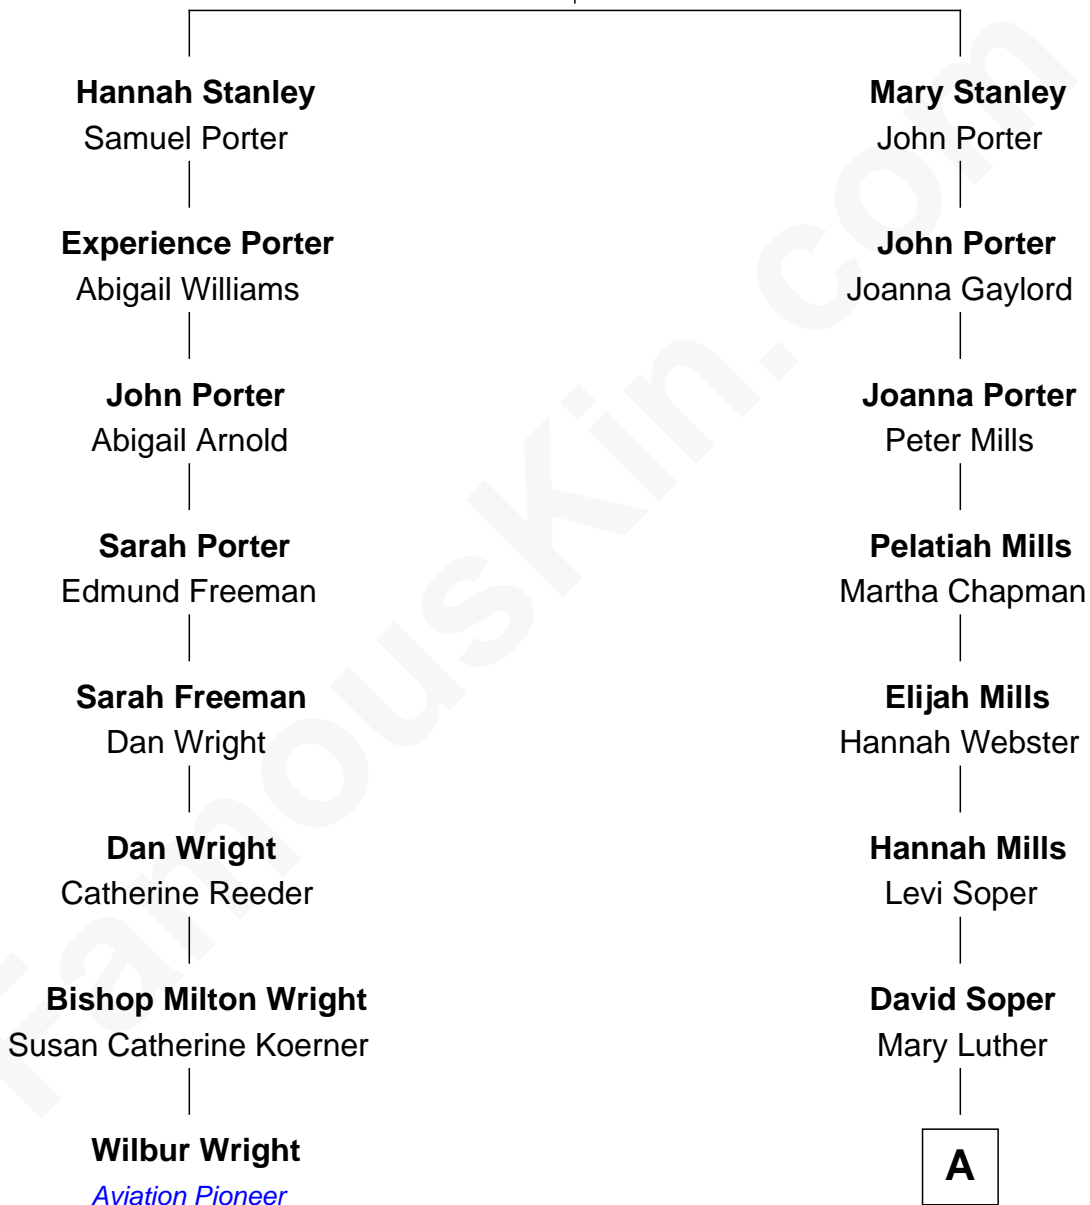

FamousKin.com

Relationship Chart of

Wilbur Wright

Wright Brothers - Aviation Pioneer

7th cousin 6 times removed of

Post Malone
American Rapper

Thomas Stanley
Bennett Tritton

A

Edward O. Soper

Jane E. Bailey

Devilow Soper

Weltha Wildrick

Anna E. Soper

Earl Milford Copp

Phyllis Marie Copp

Harold Lloyd Post