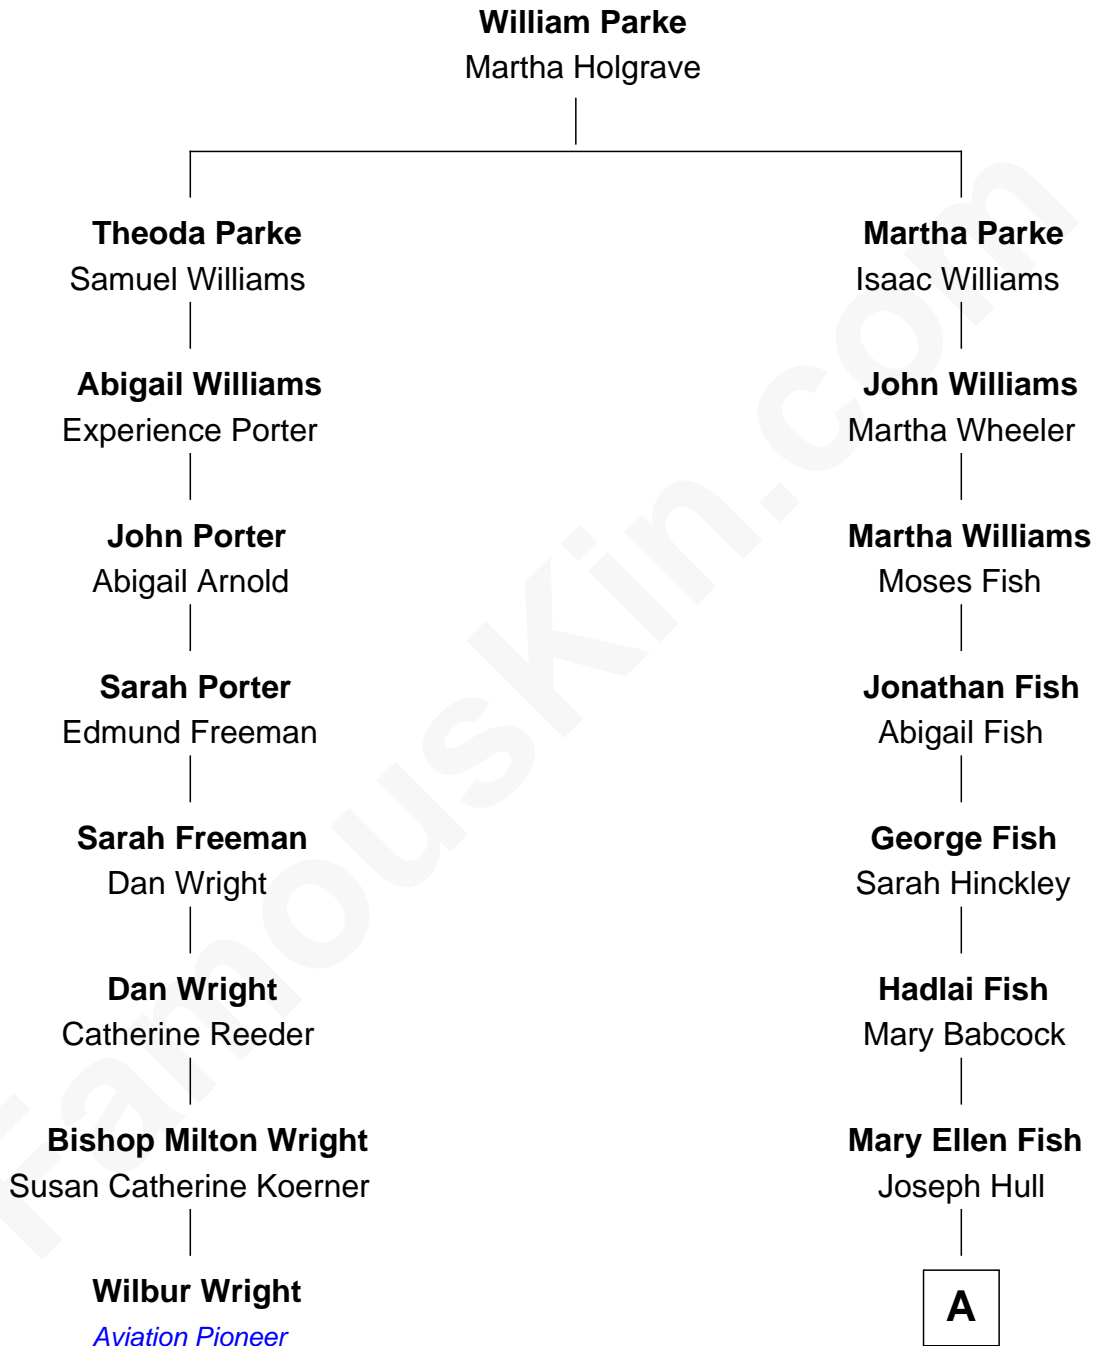

## Relationship Chart of

### Wilbur Wright

Wright Brothers - Aviation Pioneer

7th cousin 4 times removed of

### Gretchen Mol

TV and Movie Actress

**A**

**William Robinson Hull**

Lillian J. Miller

**Virgia Viola Hull**

Harry Clift Morgan

**Henry Williams Morgan**