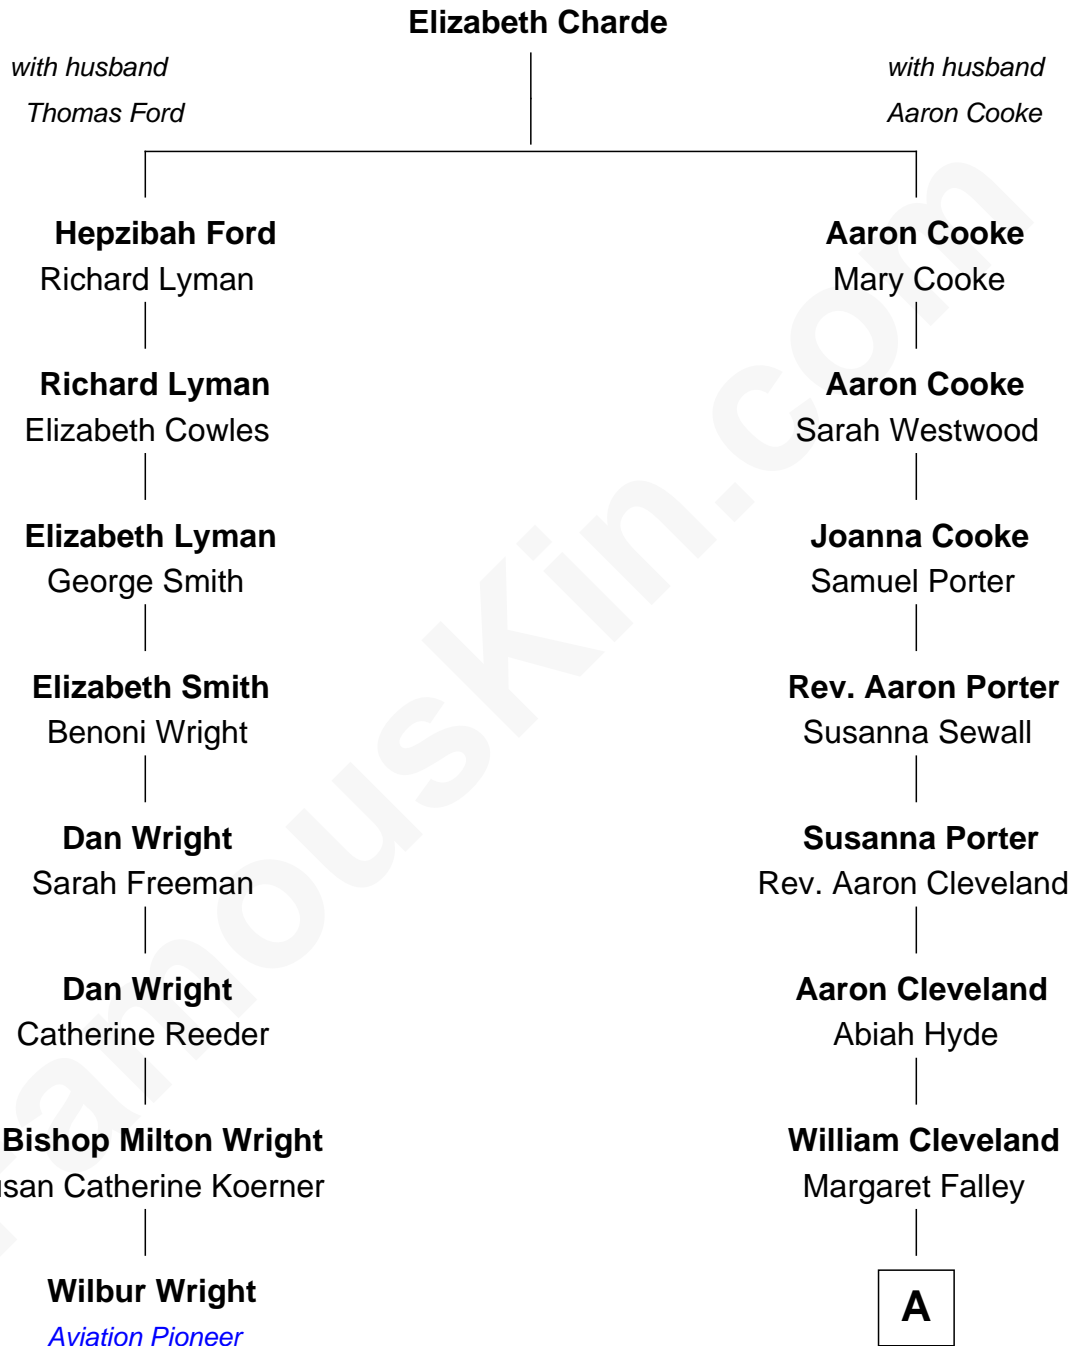

FamousKin.com

Relationship Chart of

Wilbur Wright

Wright Brothers - Aviation Pioneer

7th cousin 1 time removed of

Grover Cleveland

22nd and 24th U.S. President

A

Rev. Richard Falley Cleveland

Ann Neal

Grover Cleveland

22nd and 24th U.S. President

FamousKin.com