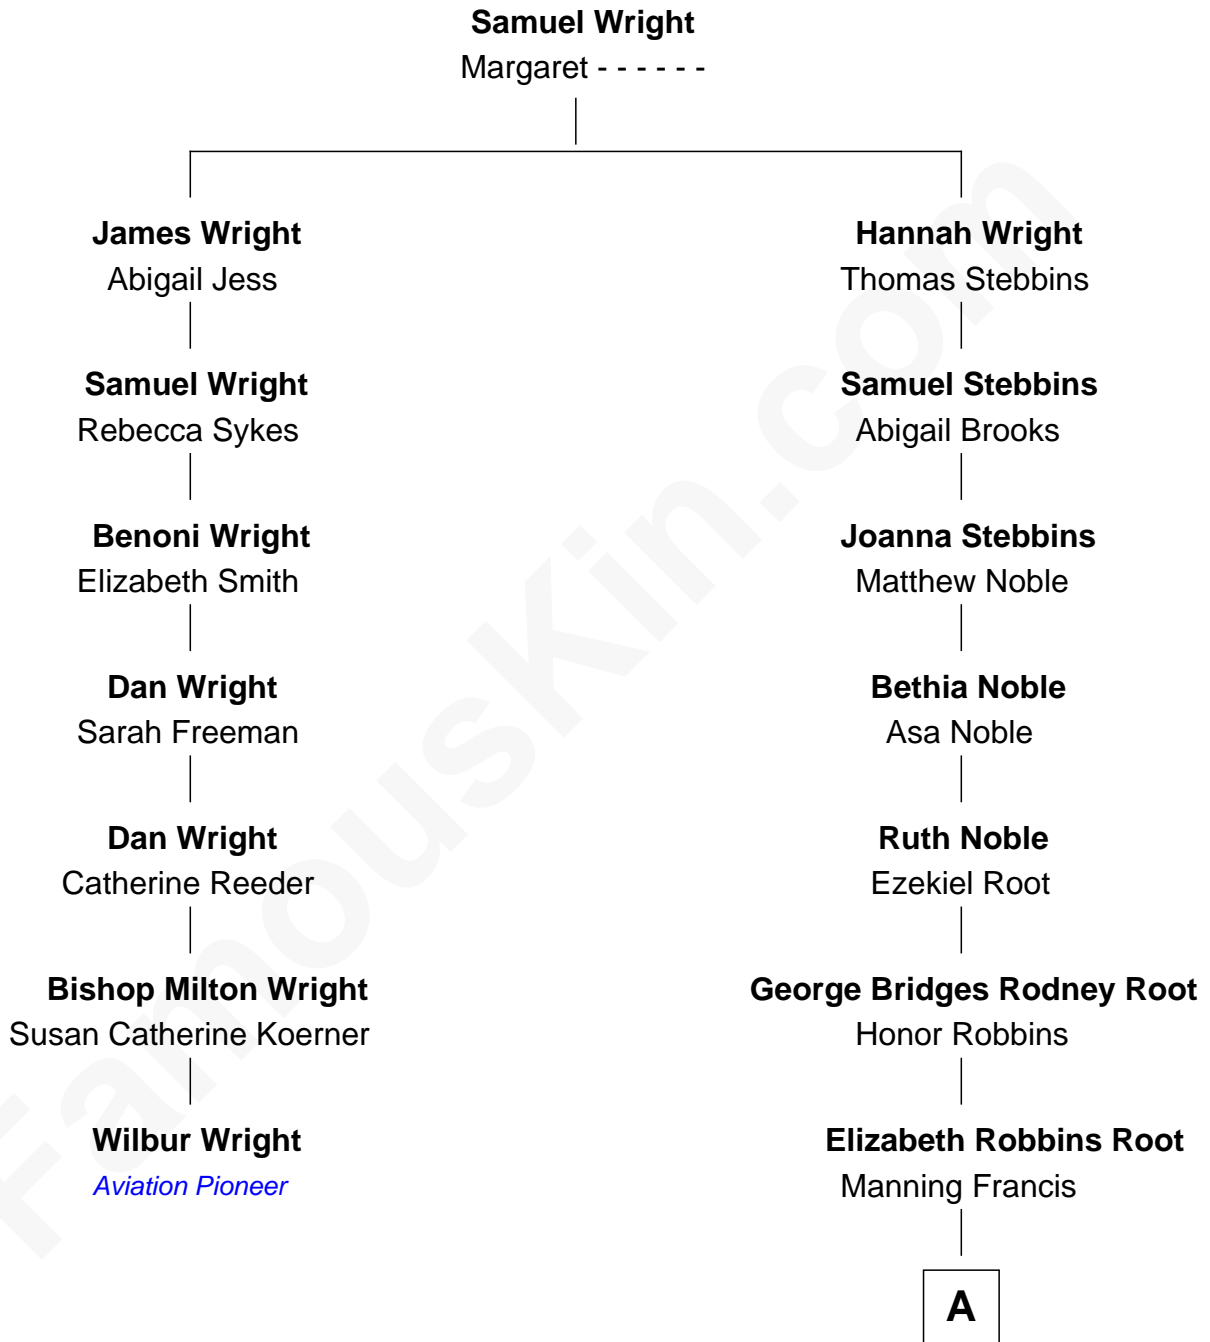

FamousKin.com

Relationship Chart of

Wilbur Wright

Wright Brothers - Aviation Pioneer

6th cousin 4 times removed of

Nancy (Davis) Reagan

First Lady of President Ronald Reagan

A

Frederick Augustus Francis

Jessie Anne Stevens

Anne Ayers Francis

John Newell Robbins

Kenneth Seymour Robbins

Edith Prescott Lockett

Nancy (Davis) Reagan

First Lady of Ronald Reagan