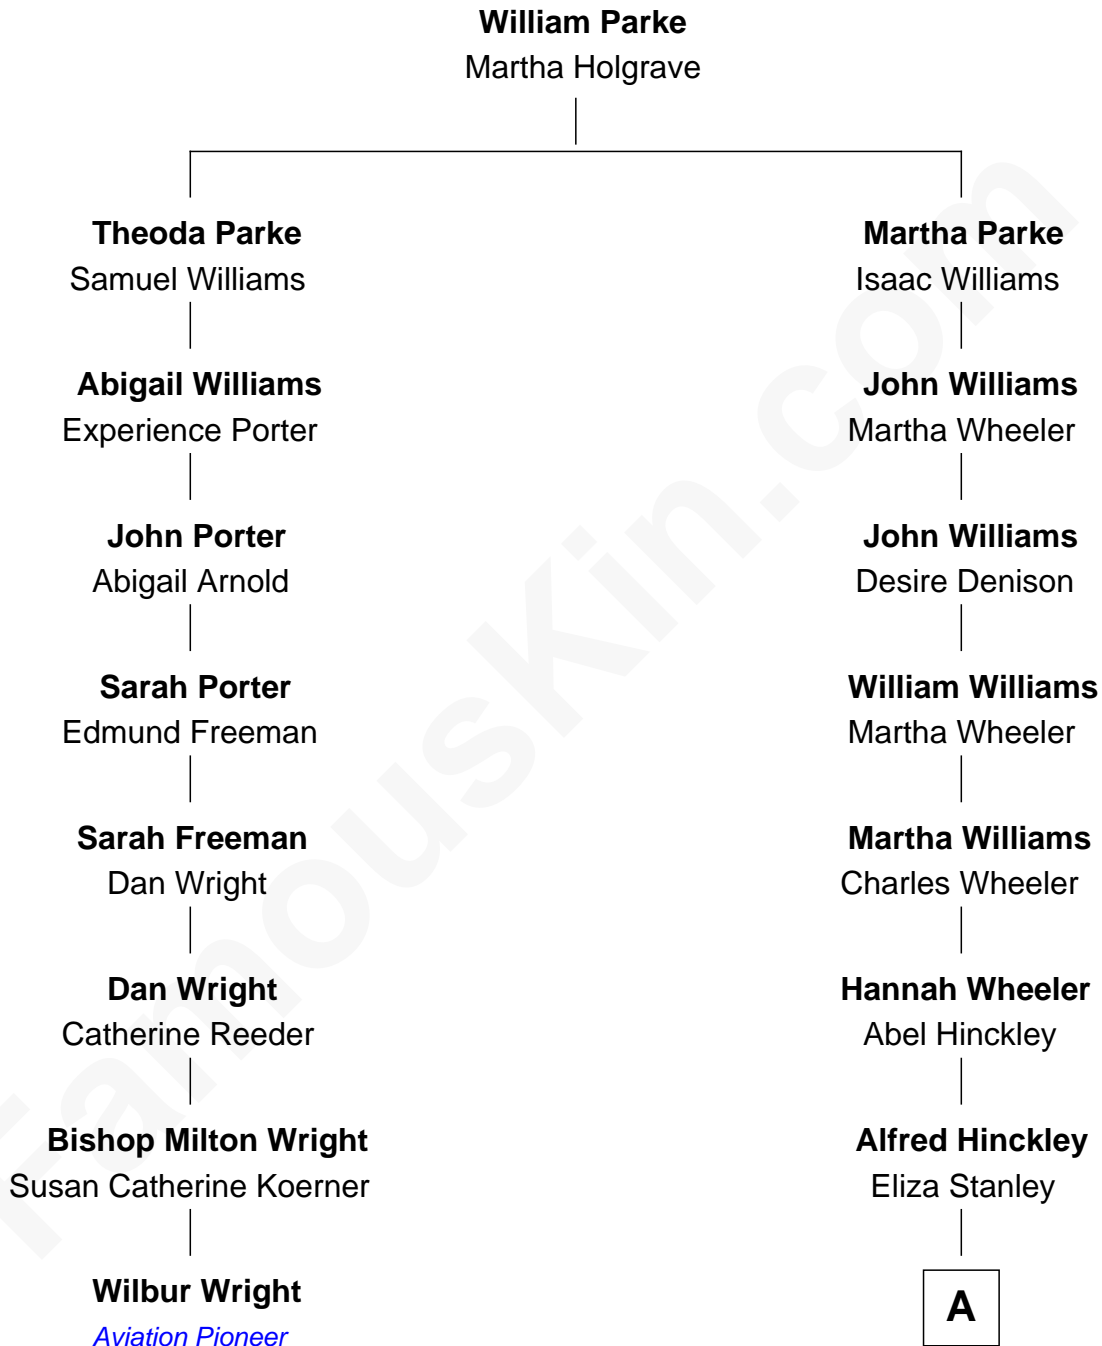

## Relationship Chart of

### Wilbur Wright

*Wright Brothers - Aviation Pioneer*

7th cousin 3 times removed of

### John Hinckley, Jr.

*Shot President Ronald Reagan*

**A**

|  
**Francis Edward Hinckley**

Amelia Smith

|  
**Percival Porter Hinckley**

Katherine Avilla Warnock

|  
**John Warnock Hinckley**