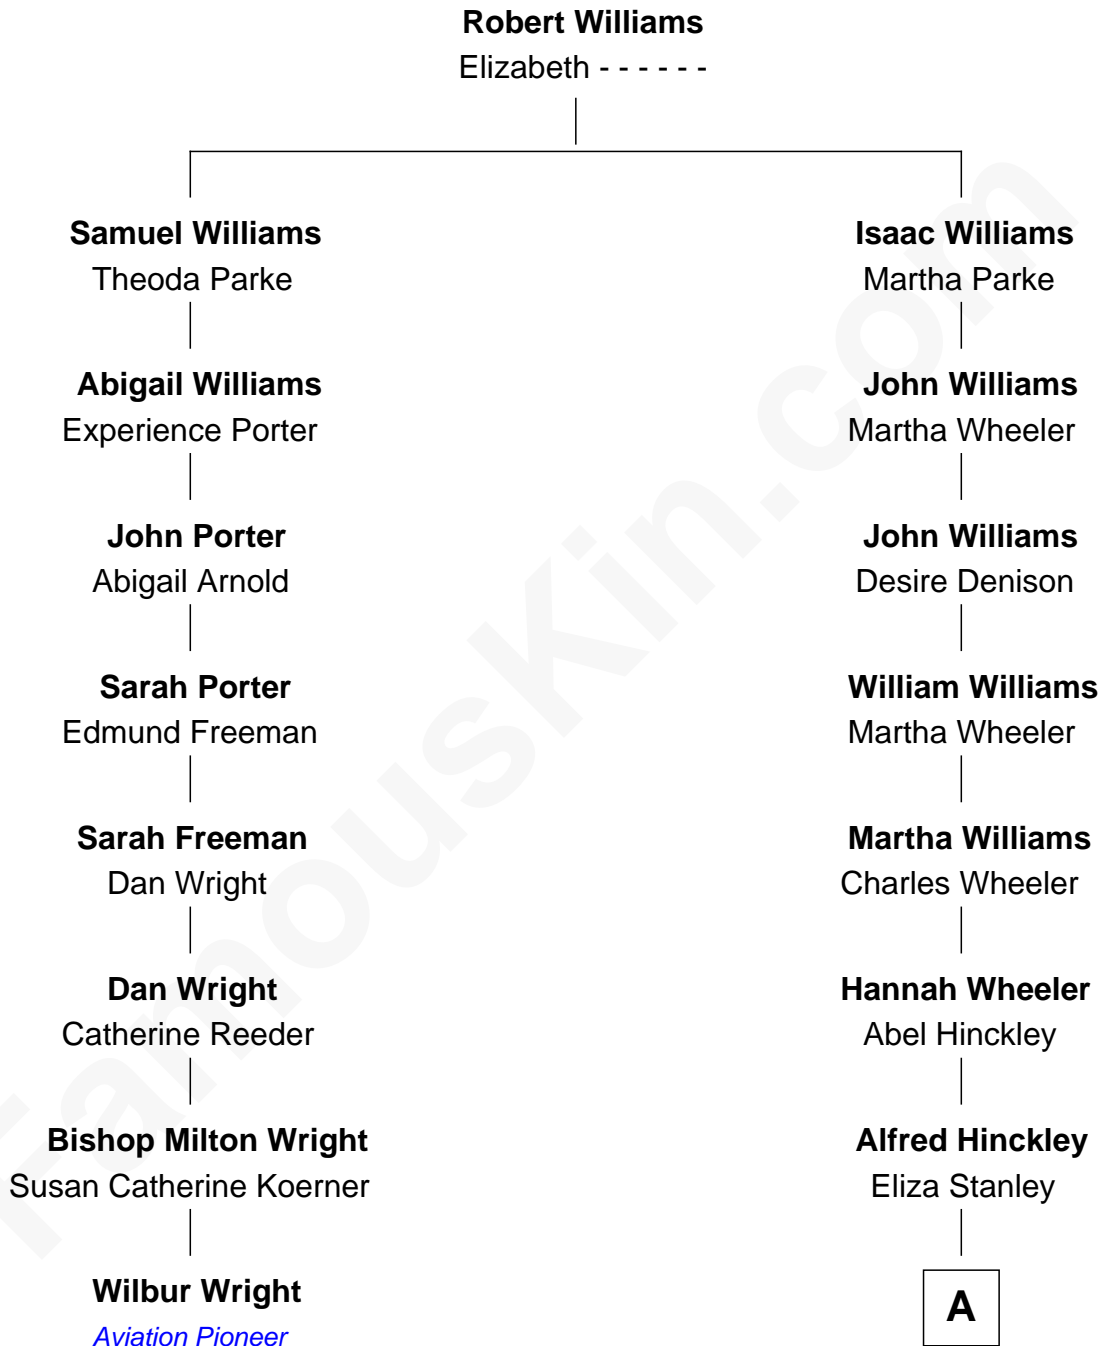

FamousKin.com

Relationship Chart of

Wilbur Wright

Wright Brothers - Aviation Pioneer

7th cousin 3 times removed of

John Hinckley, Jr.

Shot President Ronald Reagan

A

Francis Edward Hinckley

Amelia Smith

Percival Porter Hinckley

Katherine Avilla Warnock

John Warnock Hinckley

Jo Ann Moore

John Hinckley, Jr.

Shot President Ronald Reagan