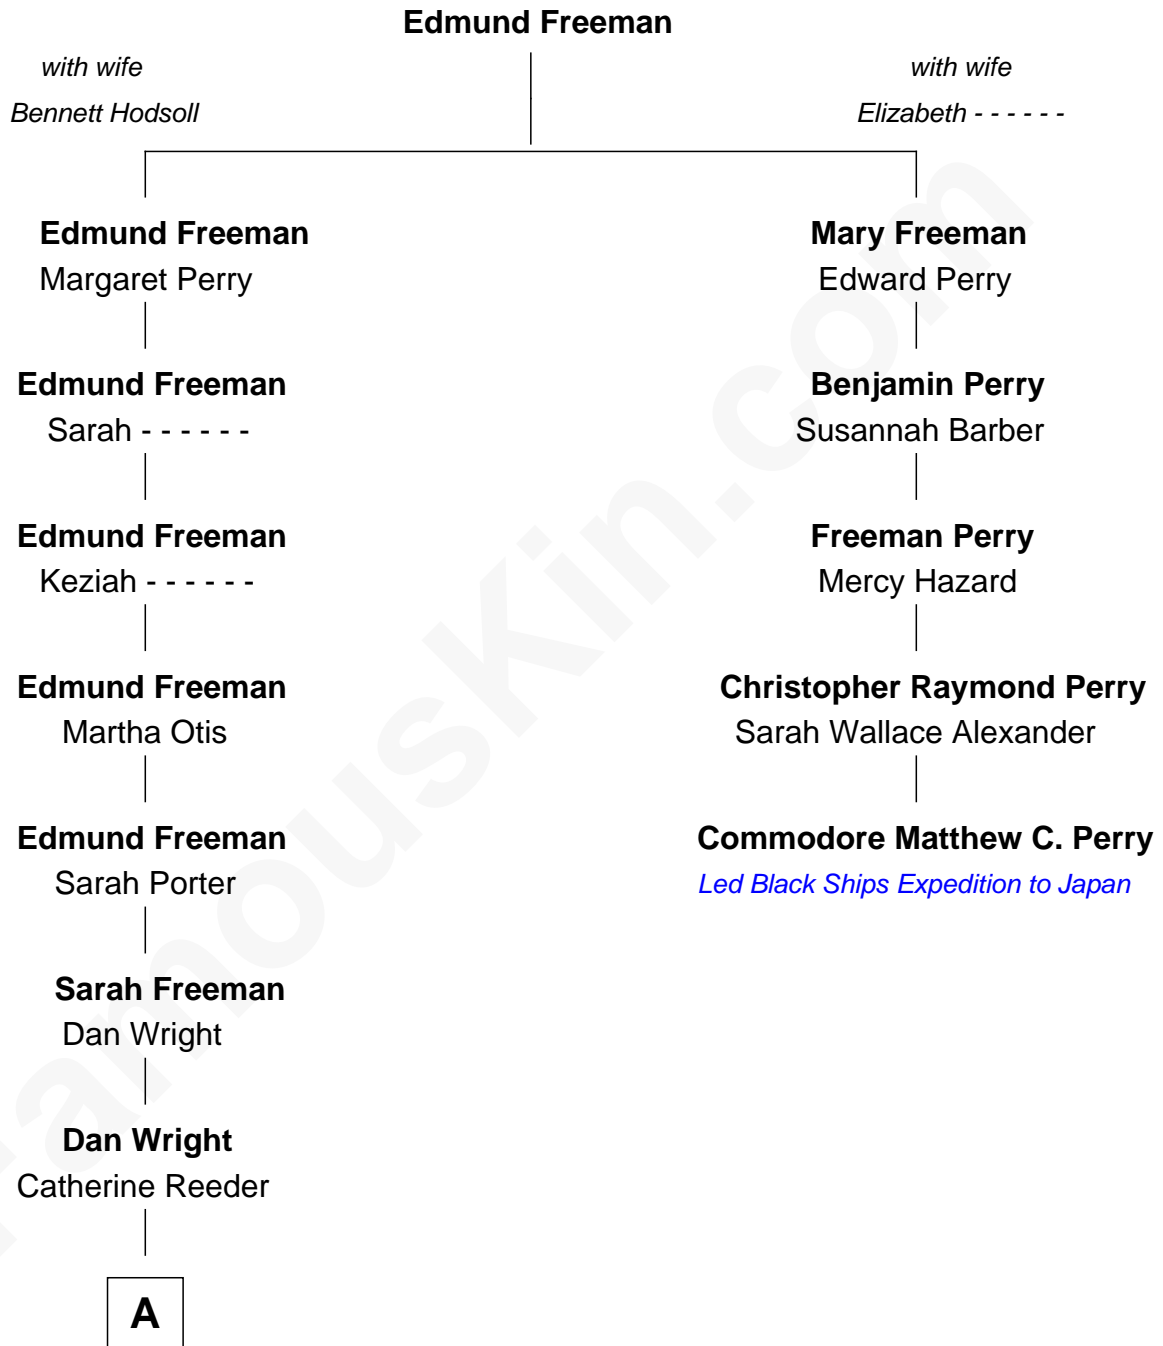

FamousKin.com

Relationship Chart of

Wilbur Wright

Wright Brothers - Aviation Pioneer

4th cousin 4 times removed of

Commodore Matthew C. Perry

Led Black Ships Expedition to Japan

A

—
Bishop Milton Wright
Susan Catherine Koerner

—
Wilbur Wright
Aviation Pioneer

FamousKin.com