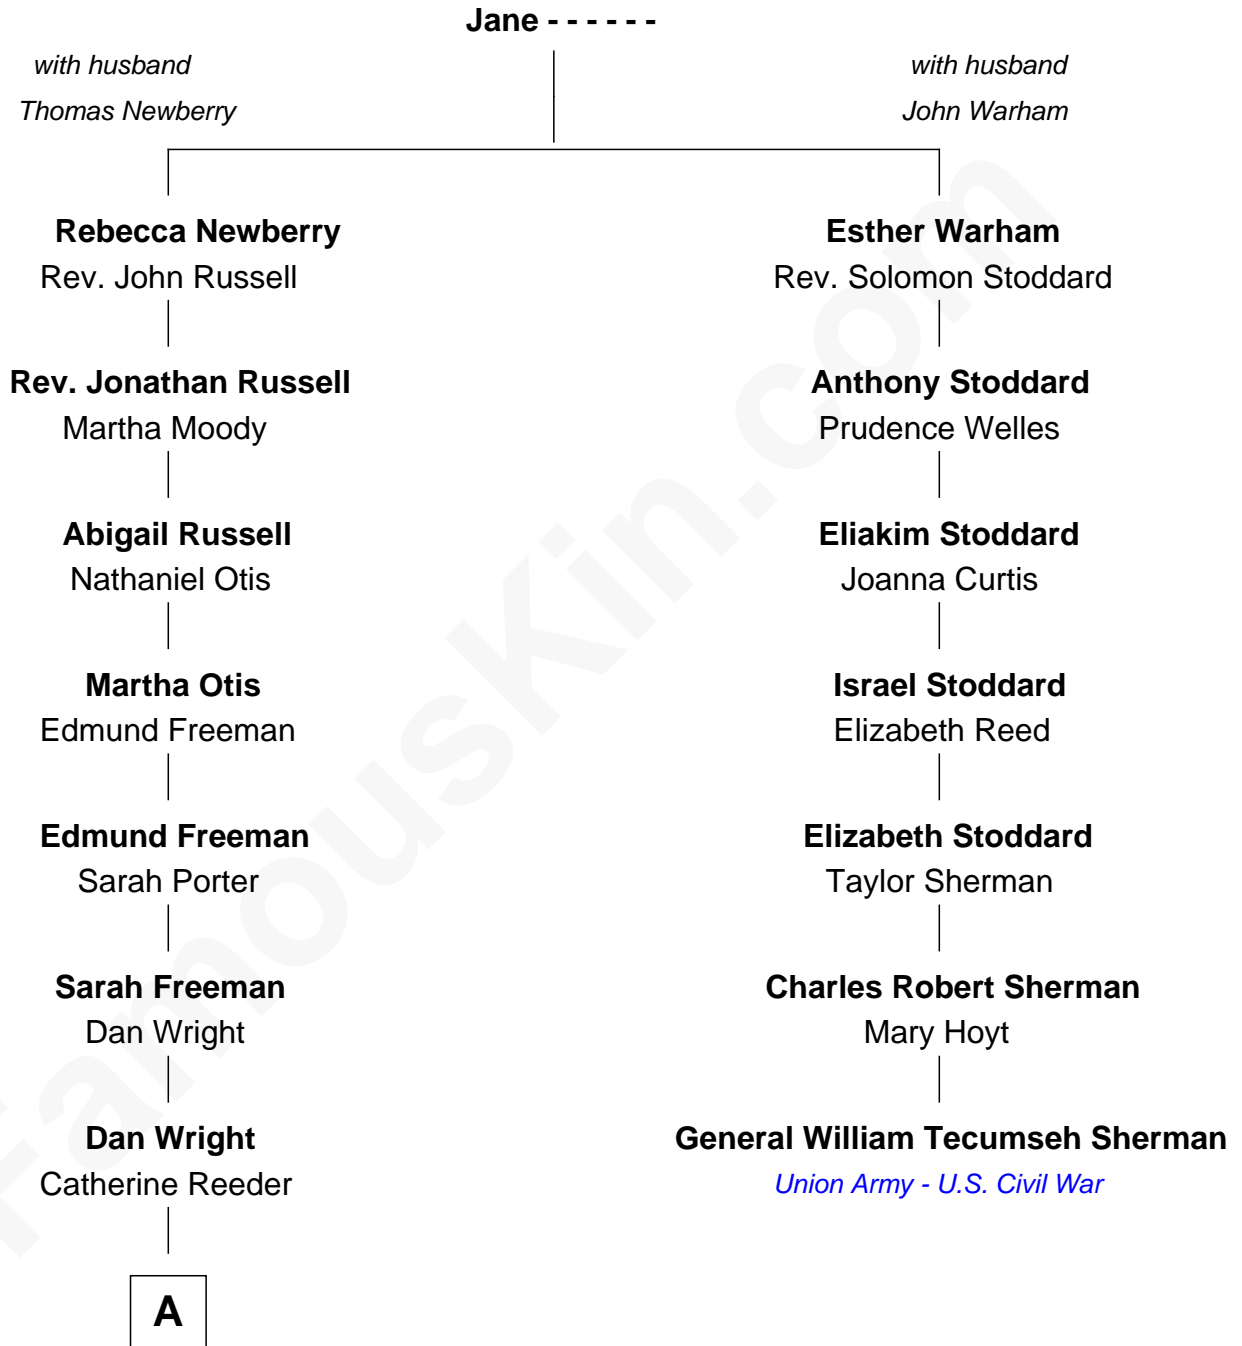

FamousKin.com

Relationship Chart of

Wilbur Wright

Wright Brothers - Aviation Pioneer

6th cousin 2 times removed of

General William Tecumseh Sherman

Union Army - U.S. Civil War

A

—
Bishop Milton Wright
Susan Catherine Koerner

—
Wilbur Wright
Aviation Pioneer

FamousKin.com