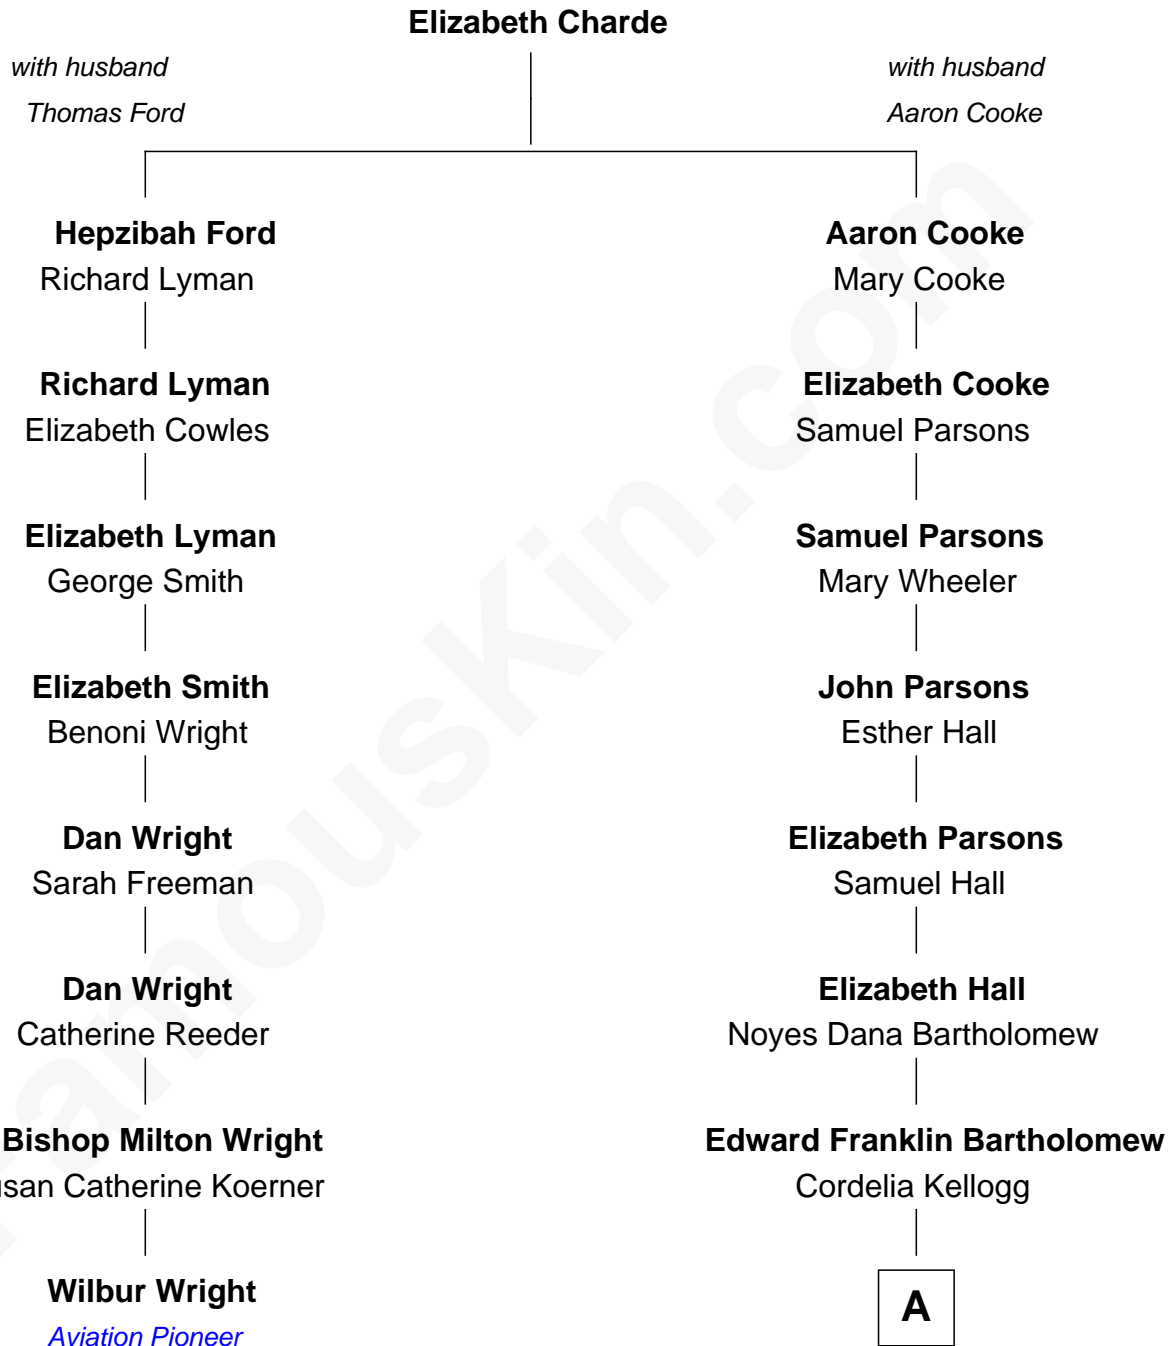

FamousKin.com

Relationship Chart of

Wilbur Wright

Wright Brothers - Aviation Pioneer

7th cousin 3 times removed of

Clint Eastwood

TV & Film Actor and Director

A

—
Sophia Aurelia Bartholomew

Charles Claude Runner

—
Waldo Errol Runner

Virginia May McClanahan

—
Margaret Ruth Runner

Clinton Eastwood

—
Clint Eastwood

TV & Film Actor and Director