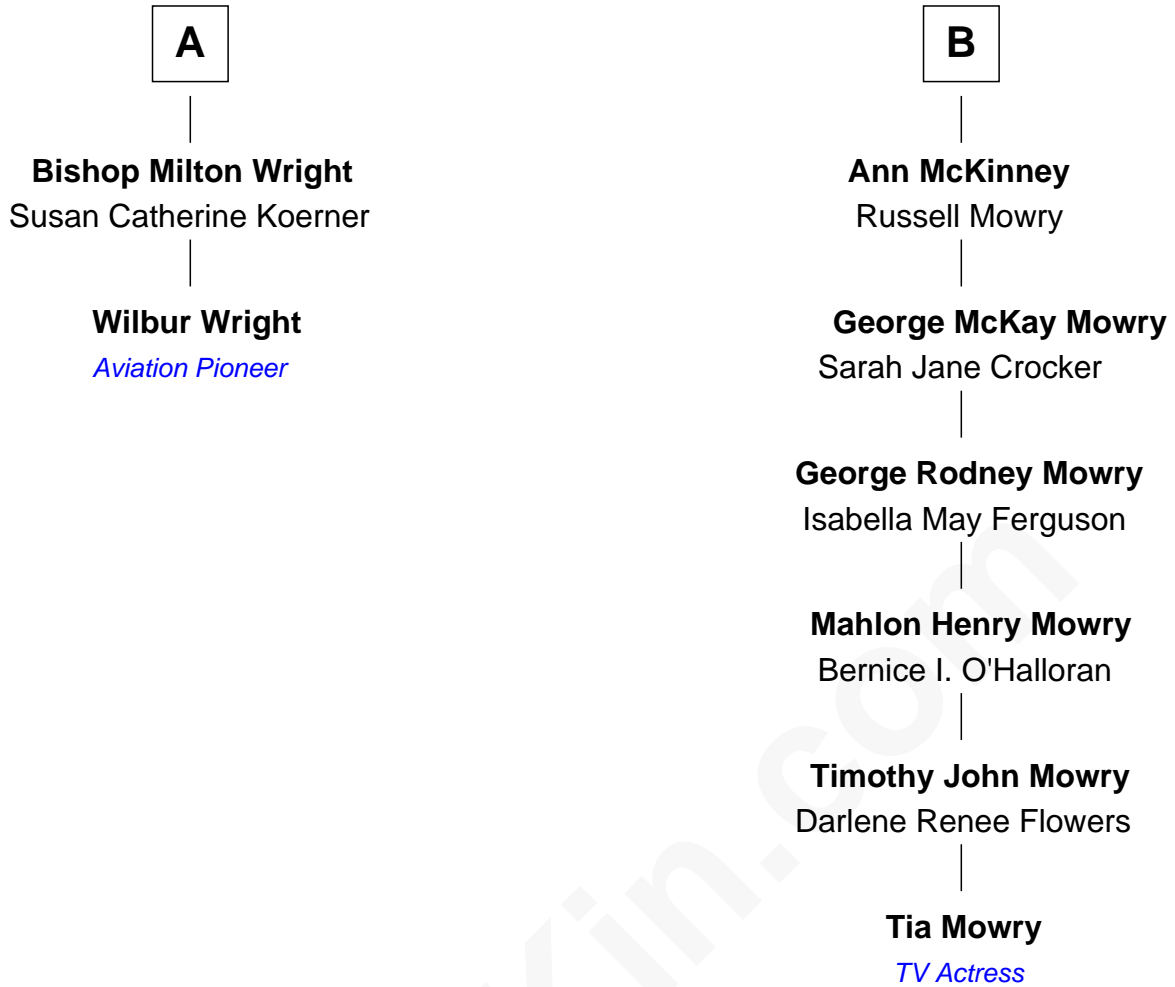

FamousKin.com

Relationship Chart of

Wilbur Wright

Wright Brothers - Aviation Pioneer

8th cousin 4 times removed of

Tia Mowry
TV Actress

John Mayo

Tia Mowry photo by [Sidewalks Entertainment](#) [\(CC BY SA 3.0 DE\)](#)