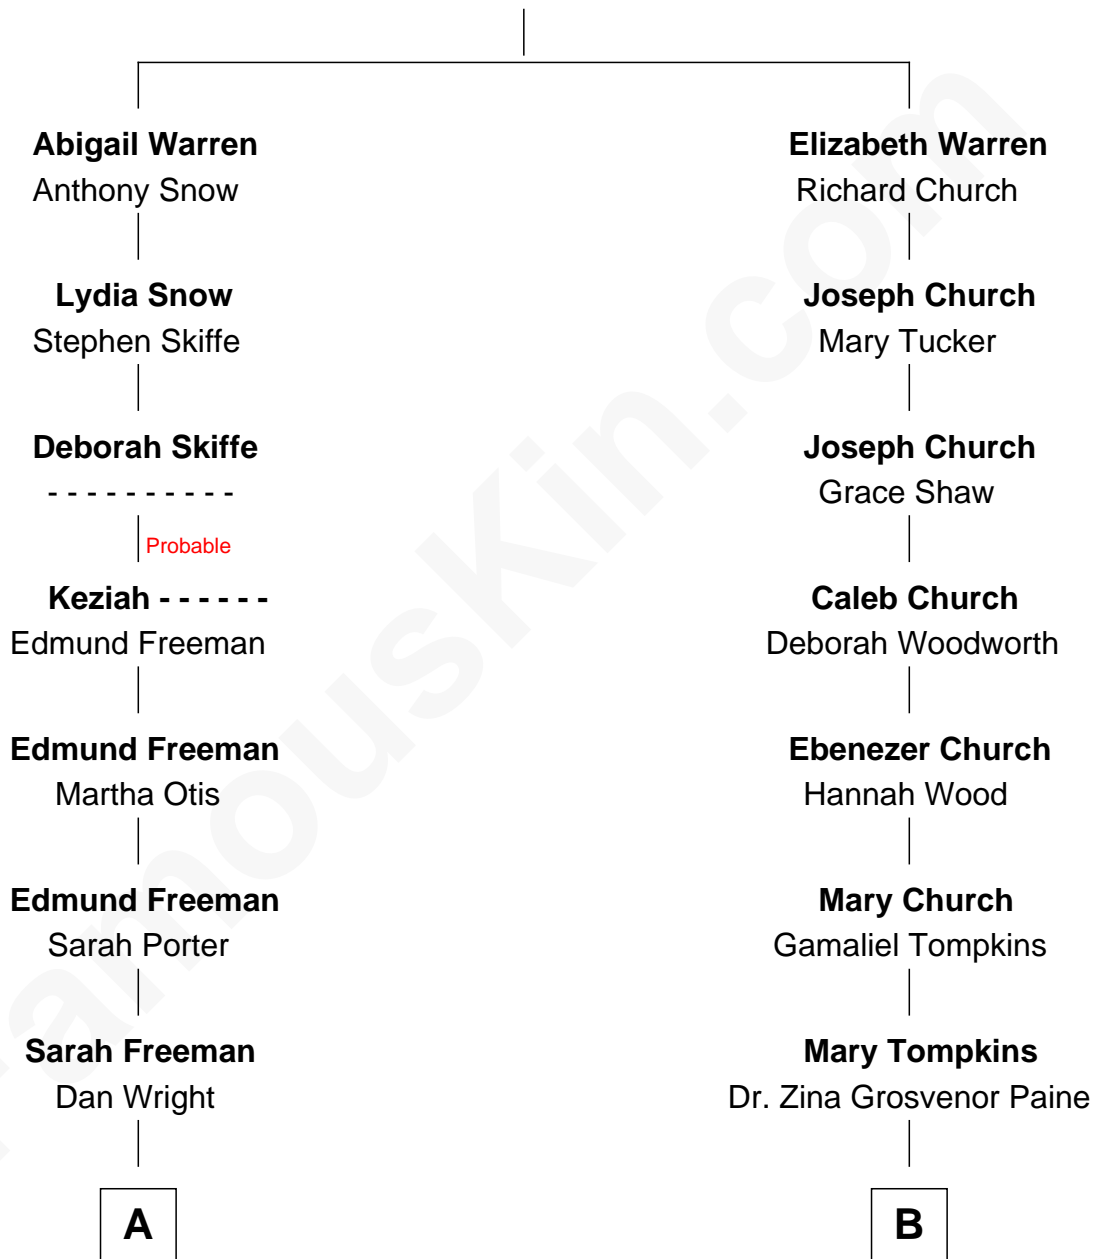

## Relationship Chart of

### Wilbur Wright

Wright Brothers - Aviation Pioneer

9th cousin of

### Charles M. Dale

66th Governor of New Hampshire

**Richard Warren**  
Elizabeth Walker

FamousKin.com