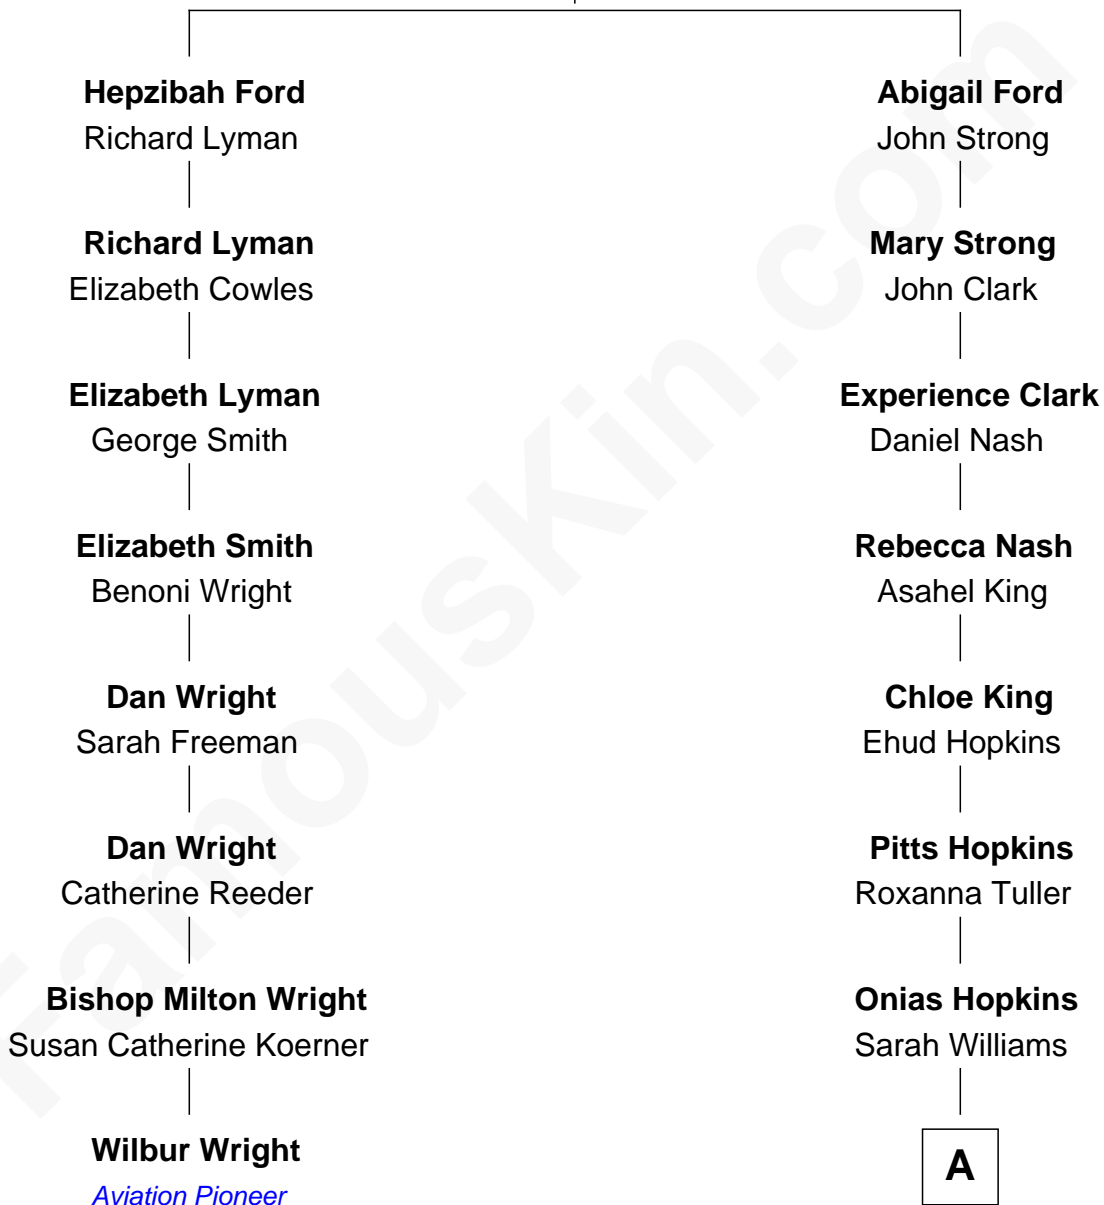

FamousKin.com

Relationship Chart of

Wilbur Wright

Wright Brothers - Aviation Pioneer

7th cousin 6 times removed of

Taylor Lautner

TV and Movie Actor

Thomas Ford
Elizabeth Charde

A

Amos Hopkins

Elizabeth Whitman

Violetta M. Hopkins

Arthur Himebaugh

Emily Jane Himebaugh

Cleon B. Soules

Helen Elizabeth Soules