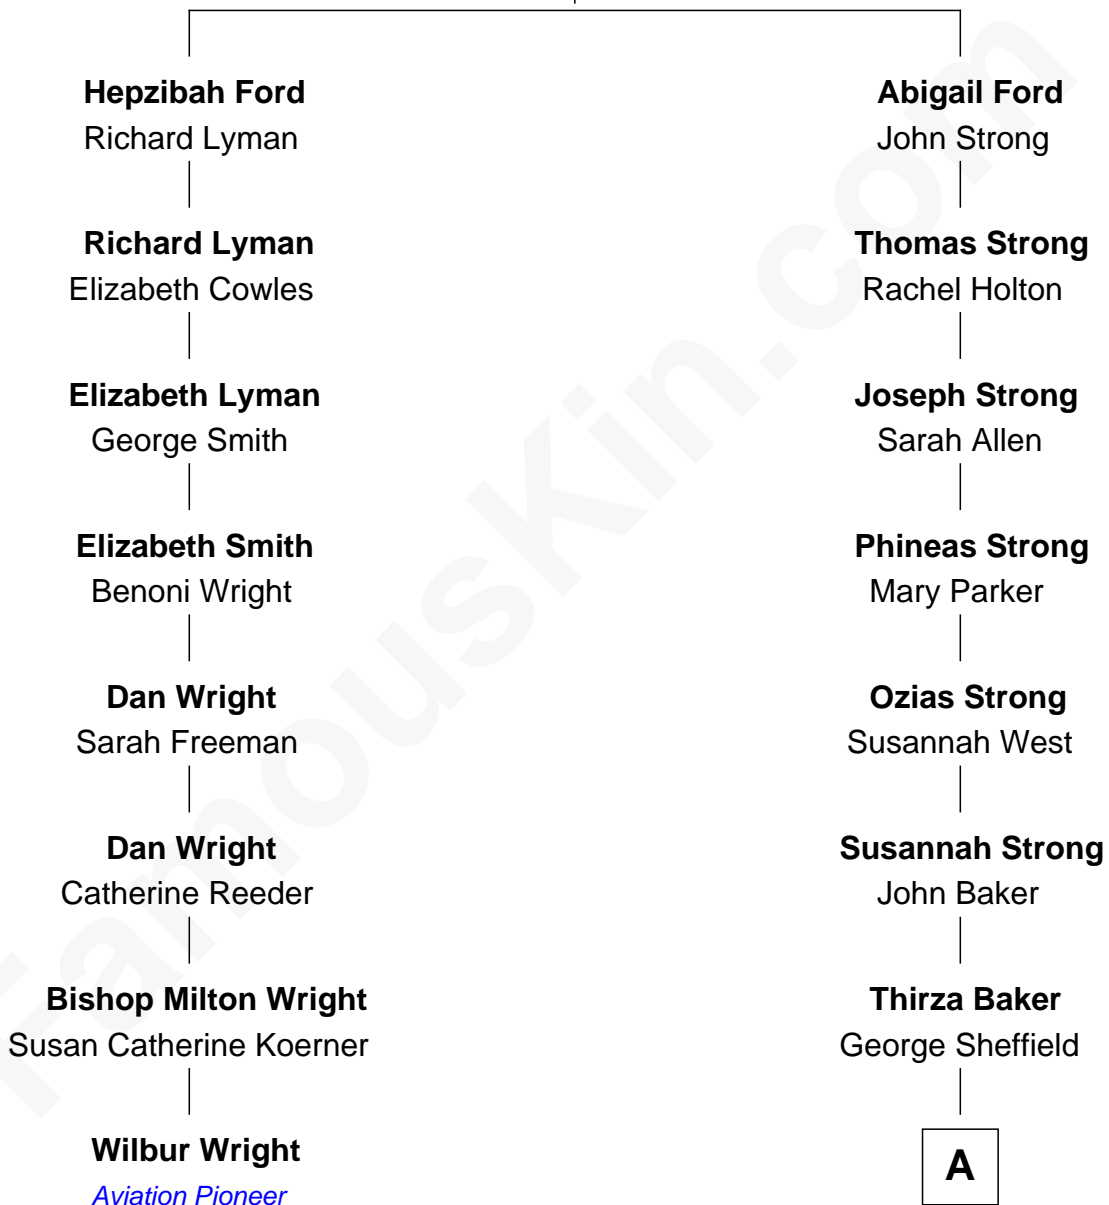

FamousKin.com

Relationship Chart of

Wilbur Wright

Wright Brothers - Aviation Pioneer

7th cousin 4 times removed of

Glenn Close

Movie, Television, and Stage Actress

Thomas Ford
Elizabeth Charde

A

Betsey Sheffield
John Keyes Campbell

Mary L. Campbell
Charles Arthur Moore

Charles Arthur Moore
Elizabeth Hyde

Elizabeth Mary H. Moore
Dr. William Taliaferro Close

Glenn Close
Movie, Television, and Stage Actress