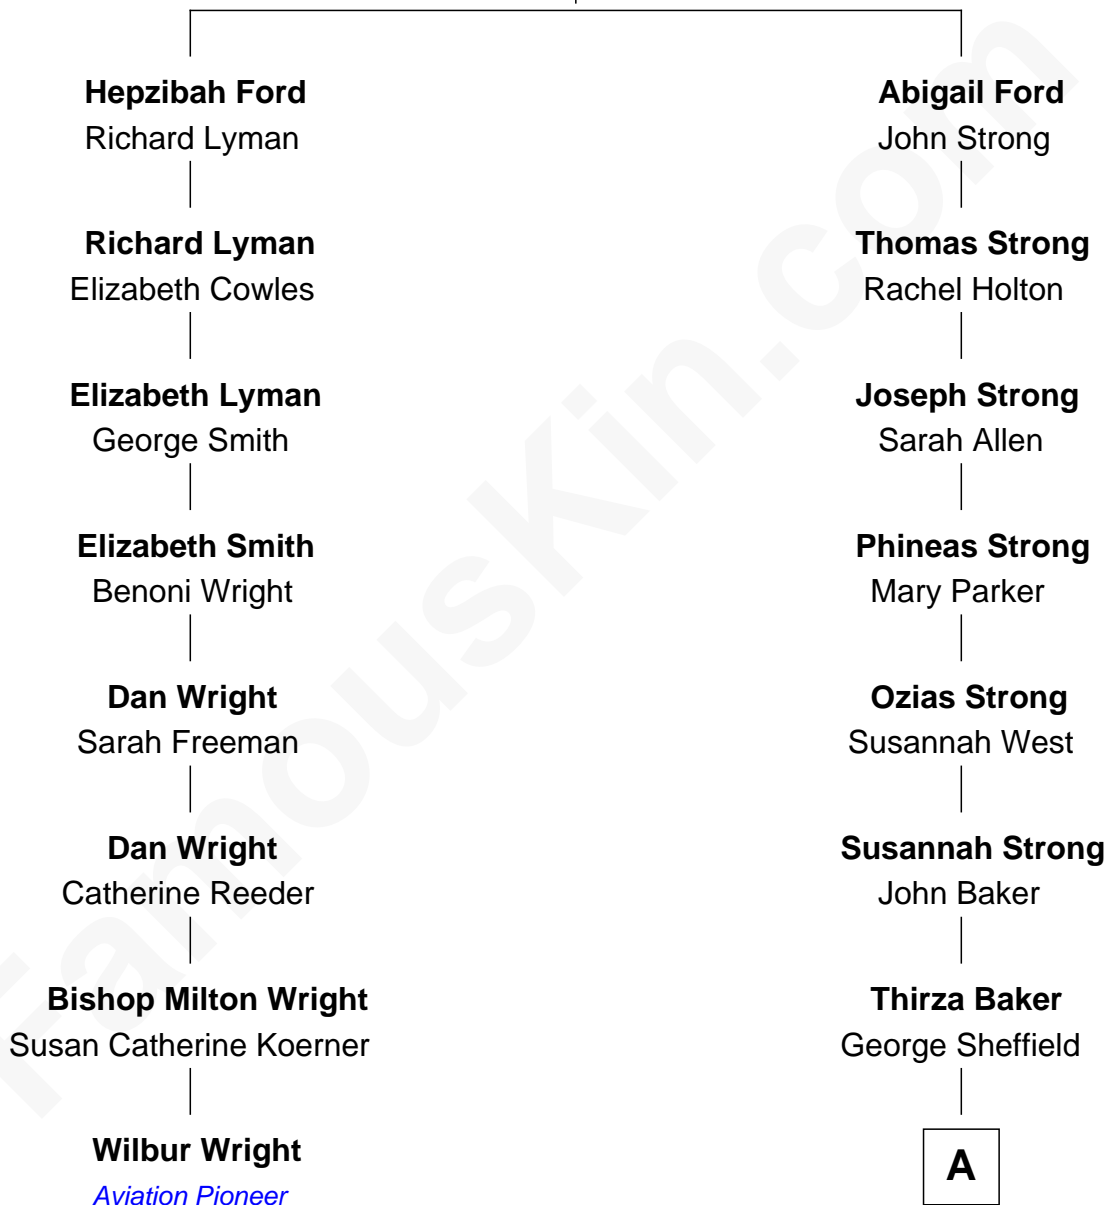

## Relationship Chart of

### Wilbur Wright

*Wright Brothers - Aviation Pioneer*

7th cousin 5 times removed of

### Brooke Shields

*Movie Actress and Model*

**Thomas Ford**  
Elizabeth Charde

**A**

**Betsey Sheffield**  
John Keyes Campbell

**Mary L. Campbell**  
Charles Arthur Moore

**Mary Elsie Moore**  
Prince Marina Torlonia