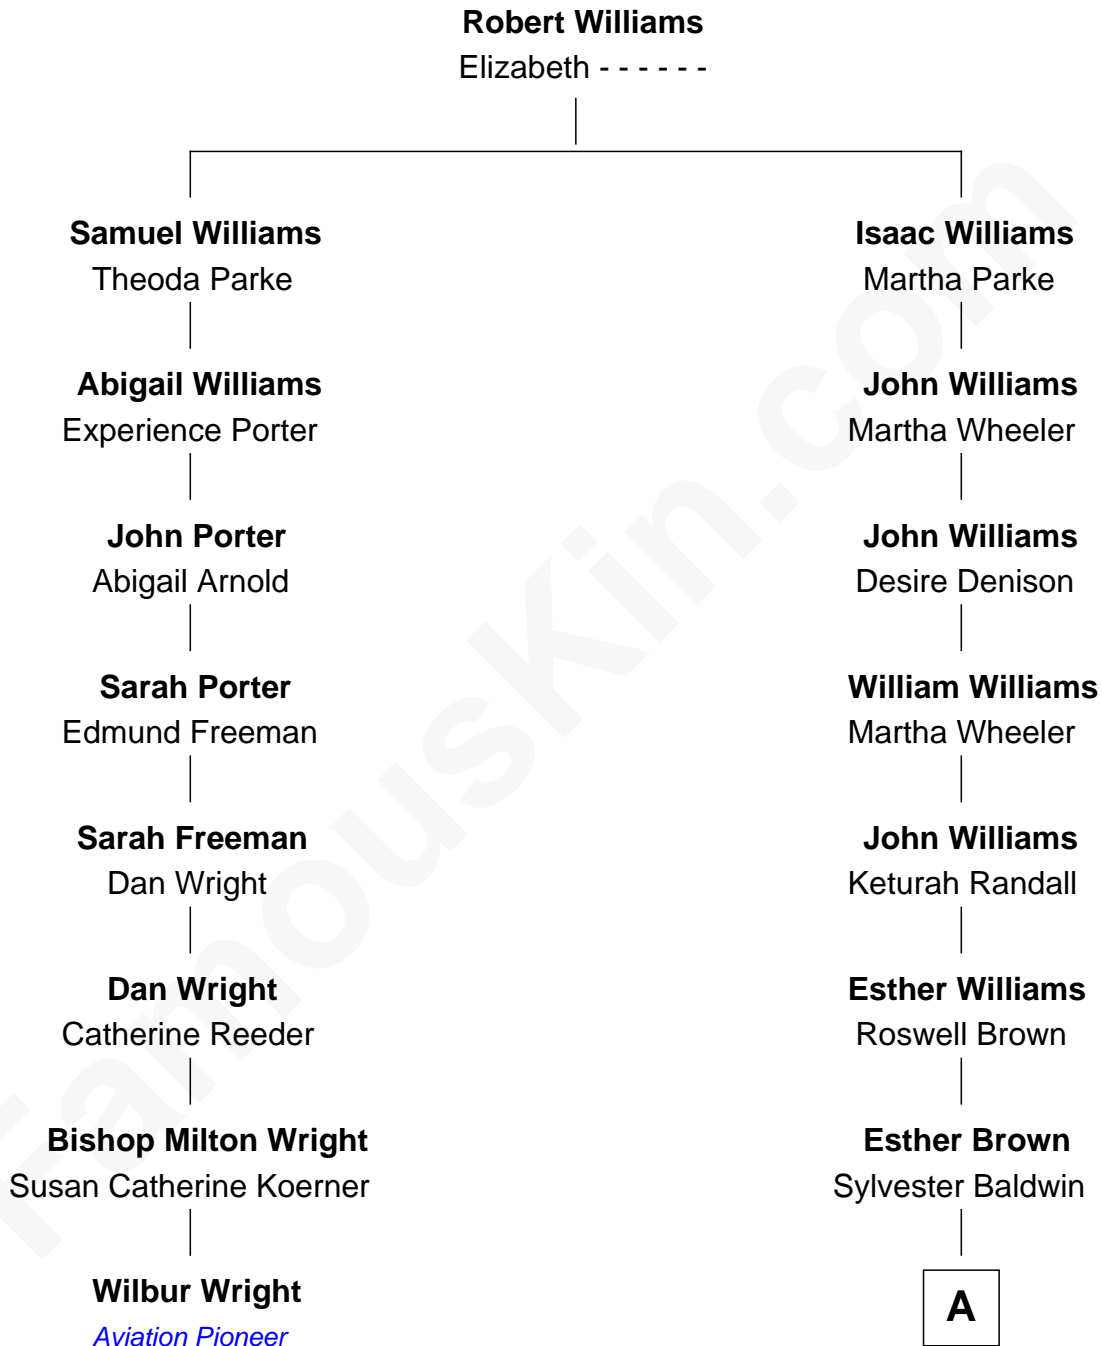

## Relationship Chart of

### Wilbur Wright

*Wright Brothers - Aviation Pioneer*

7th cousin 4 times removed of

### Alec Baldwin

*Television and Movie Actor*

**A**

**Roswell B. Baldwin**

Hannah Miles

**Sylvester Davis Baldwin**

Helen Irene McNamara

**Alexander Rae Baldwin**