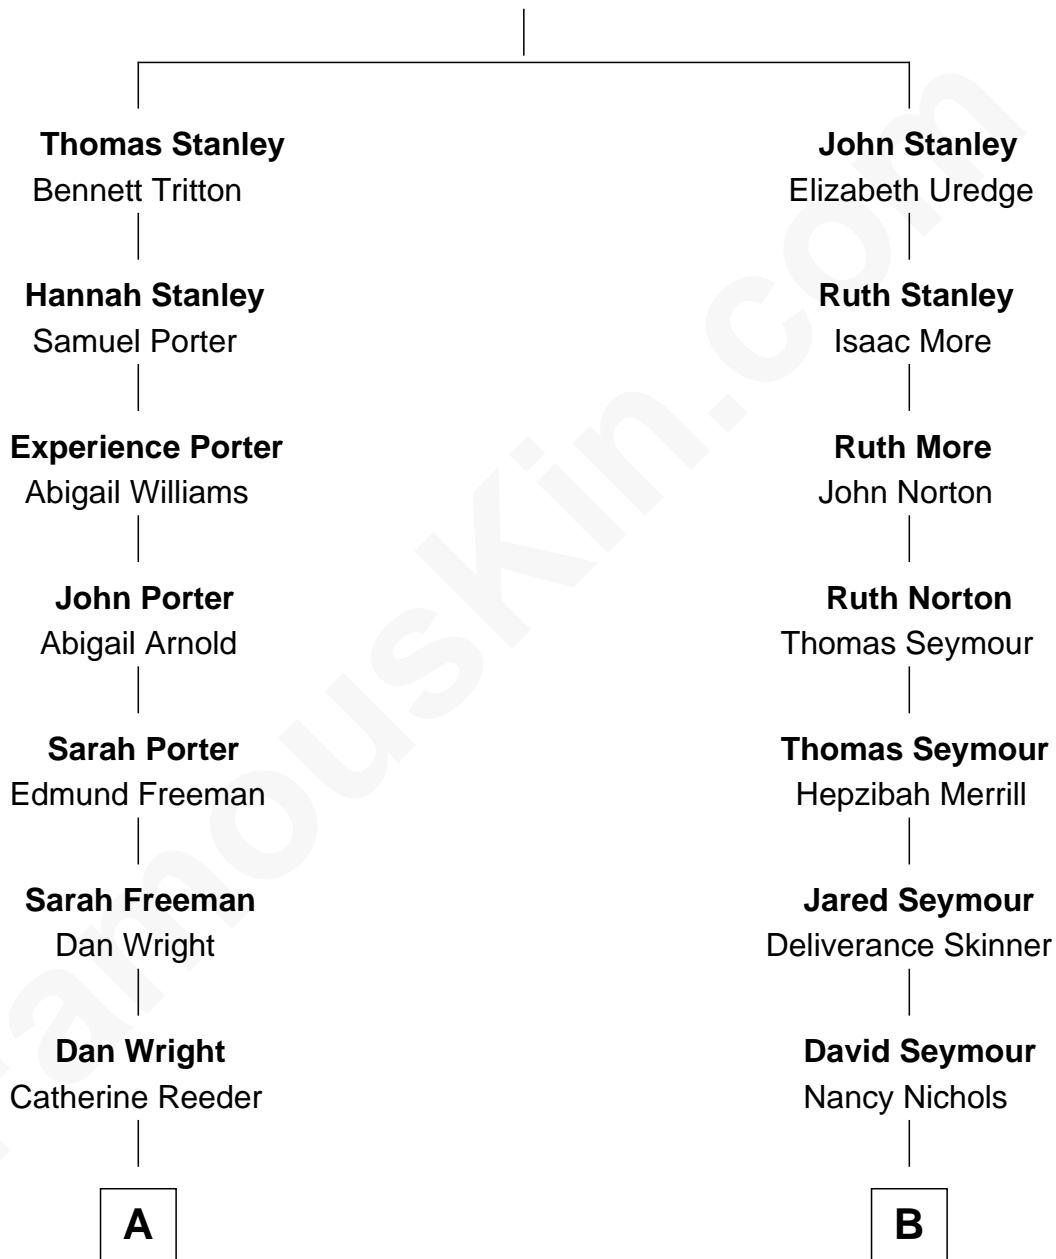

## Relationship Chart of

### Wilbur Wright

Wright Brothers - Aviation Pioneer

8th cousin 3 times removed of

**Jane Fonda**  
Movie Actress

**Robert Stanley**

**A**

**Bishop Milton Wright**  
Susan Catherine Koerner

**Wilbur Wright**  
*Aviation Pioneer*

**B**

**George Nichols Seymour**  
Sophie Marie Lefebre DeVillers

**George DeVillers Seymour**  
Frances Gabriella Ford

**Eugene Ford Seymour**  
Sophie Mildred Bower

**Frances Ford Seymour**  
Henry Jaynes Fonda