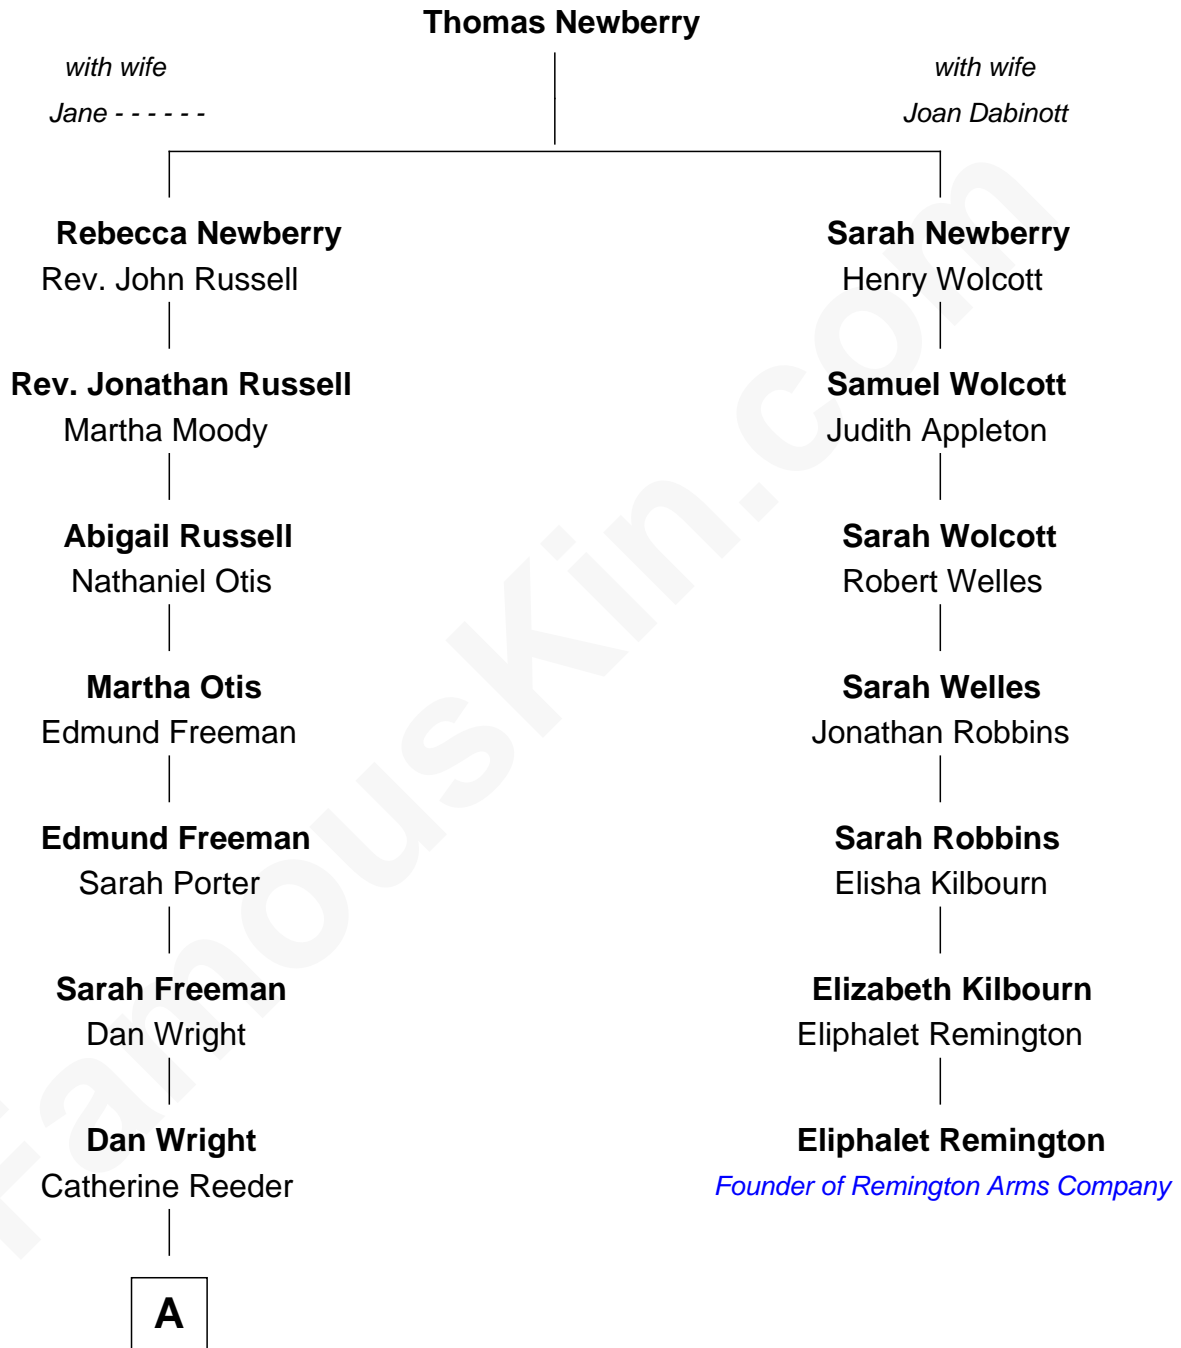

FamousKin.com

Relationship Chart of

Wilbur Wright

Wright Brothers - Aviation Pioneer

6th cousin 2 times removed of

Eliphalet Remington

Founder of Remington Arms Company

A

Bishop Milton Wright
Susan Catherine Koerner

Wilbur Wright
Aviation Pioneer

FamousKin.com