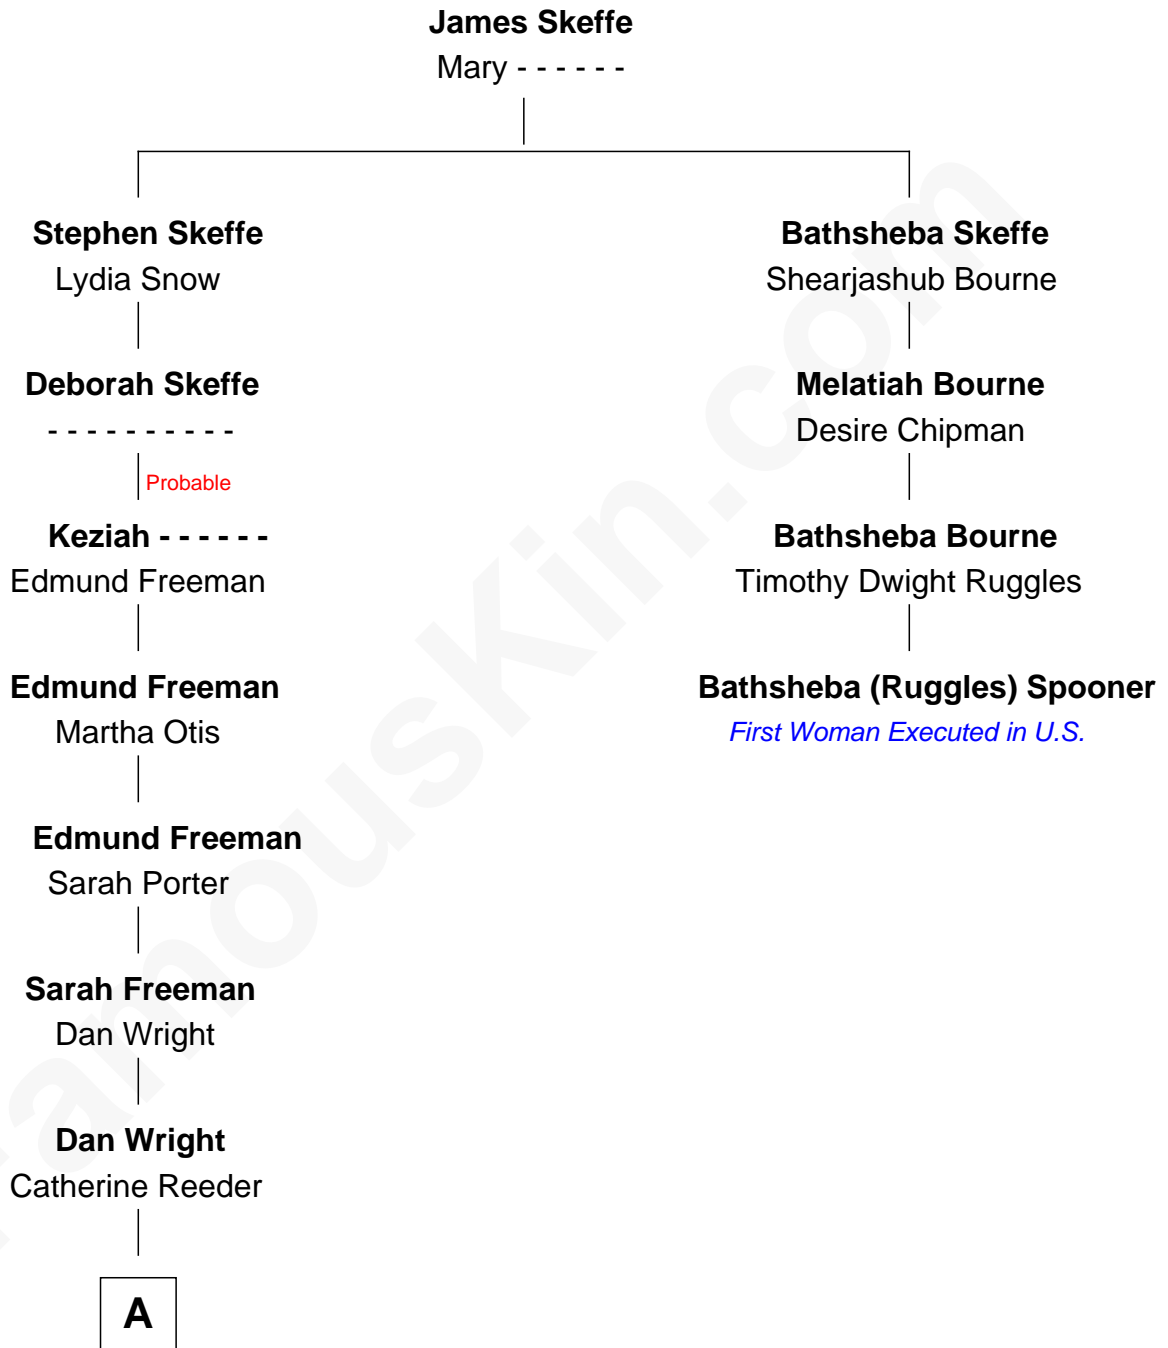

# FamousKin.com

## Relationship Chart of

### Wilbur Wright

Wright Brothers - Aviation Pioneer

3rd cousin 5 times removed of

### Bathsheba (Ruggles) Spooner

First woman executed for murder in U.S. by non-British government

**A**

—  
**Bishop Milton Wright**  
Susan Catherine Koerner

—  
**Wilbur Wright**  
*Aviation Pioneer*

FamousKin.com