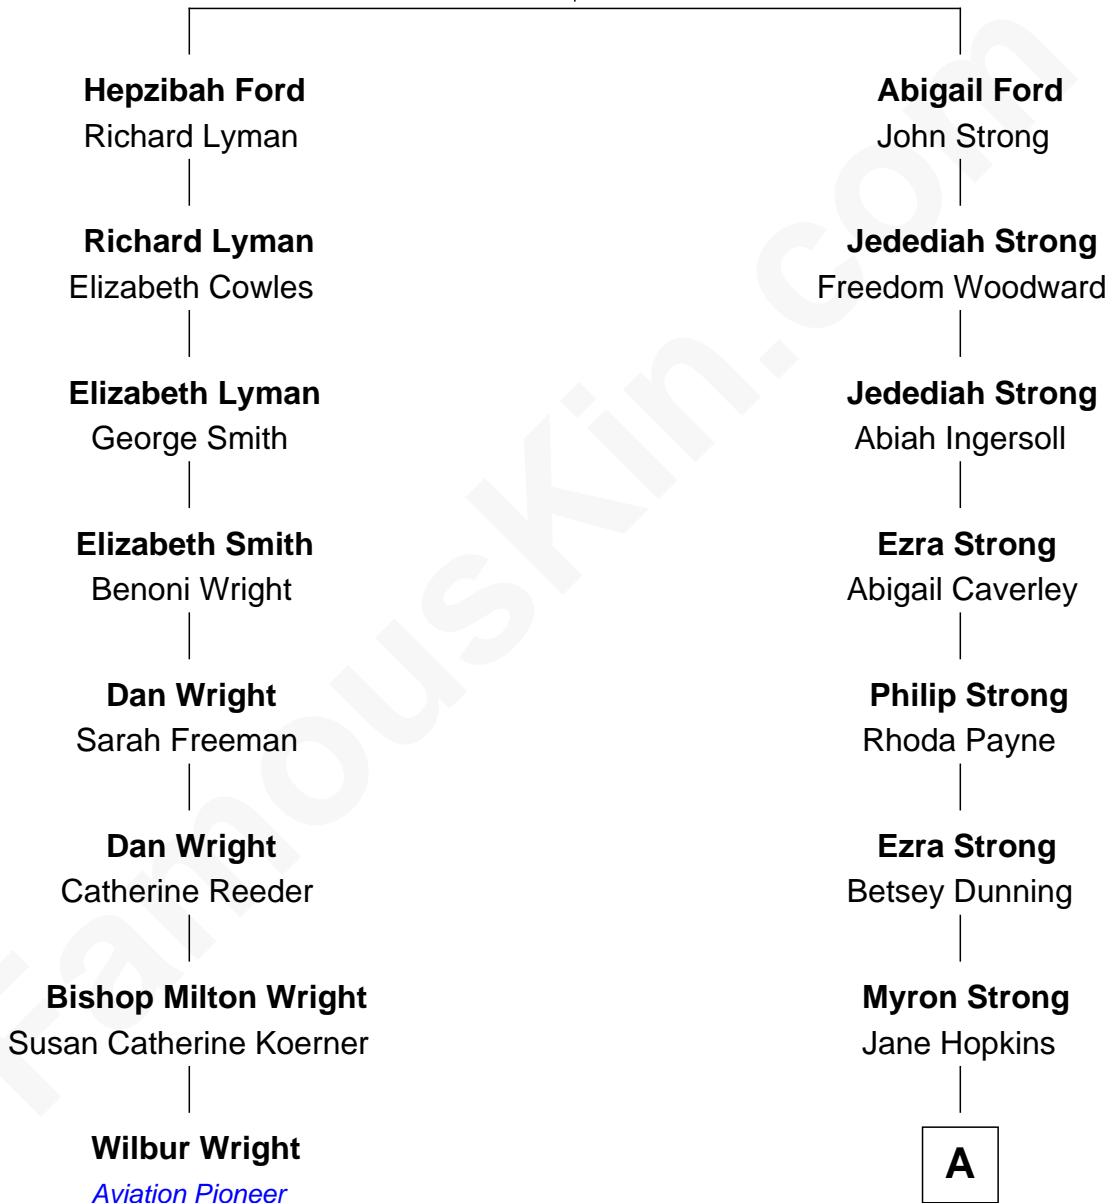

FamousKin.com

Relationship Chart of

Wilbur Wright

Wright Brothers - Aviation Pioneer

7th cousin 5 times removed of

Ben Affleck
Movie Actor

Thomas Ford
Elizabeth Charde

A

Myron Hopkins Strong

Maria Bates Hoyt

Mary Hoyt Strong

William R. Affleck

Myron Hopkins Strong Affleck

Frances L. Perkins

Myron Hopkins Strong Affleck

Nancy Louise Byers