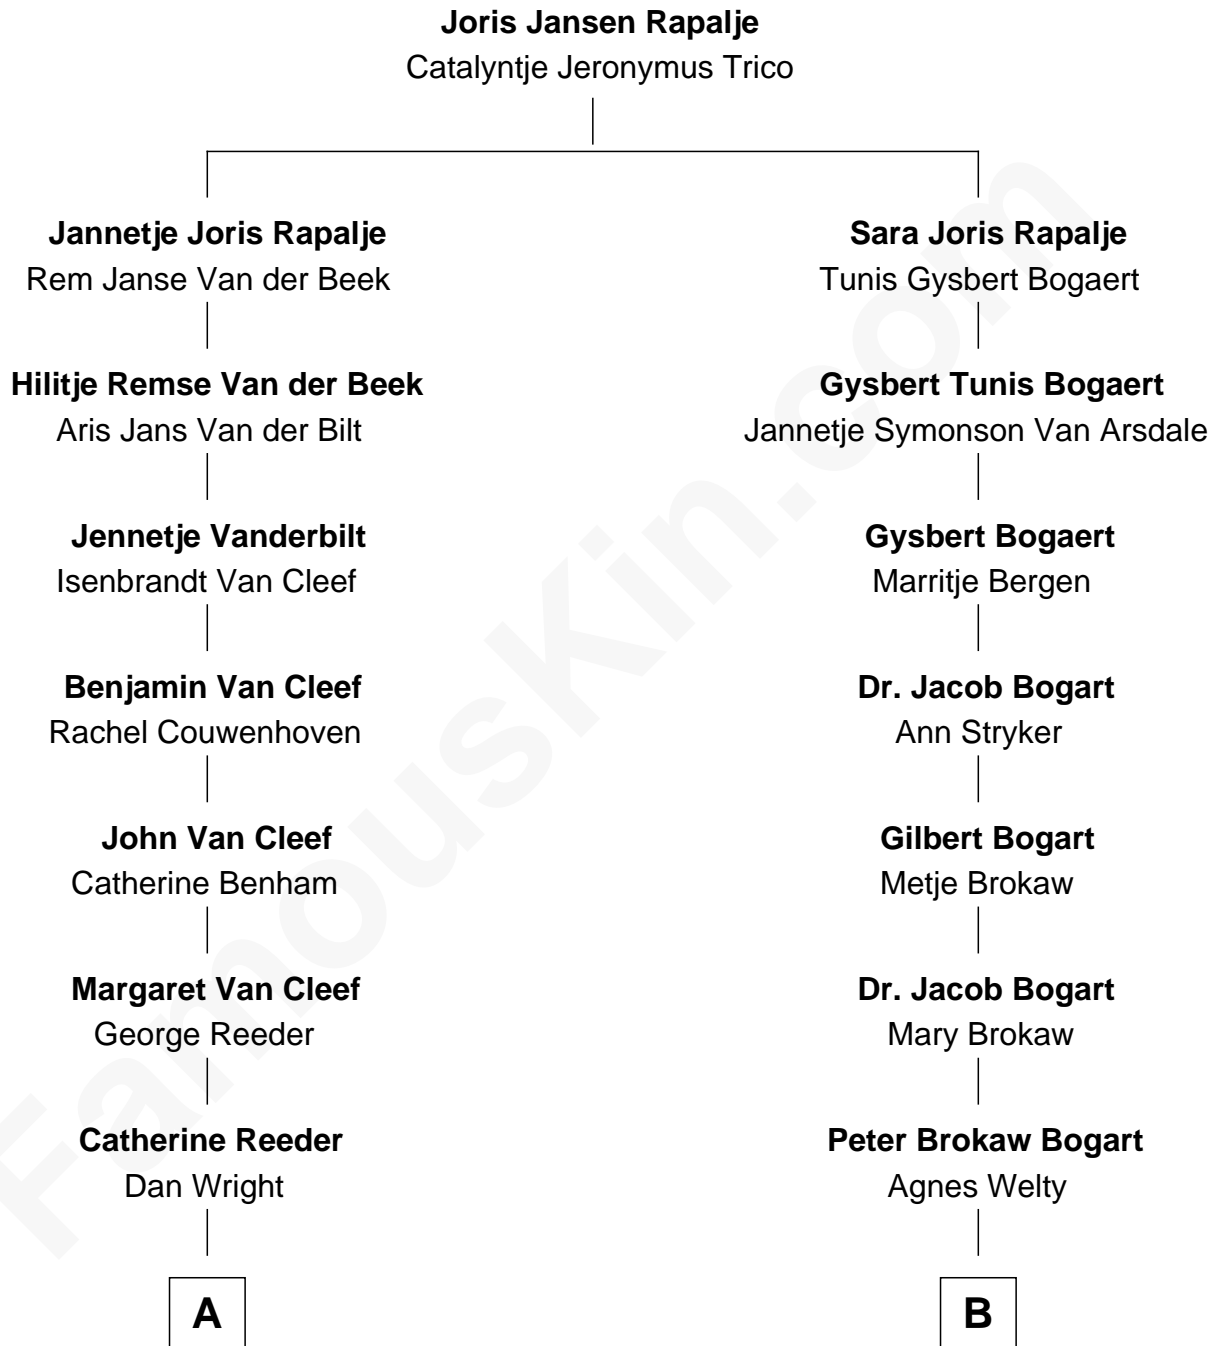

## Relationship Chart of

### Wilbur Wright

*Wright Brothers - Aviation Pioneer*

8th cousin 1 time removed of

### Humphrey Bogart

*Movie Actor*

**A**

**Bishop Milton Wright**  
Susan Catherine Koerner

**Wilbur Wright**  
*Aviation Pioneer*

**B**

**Adam Welty Bogart**  
Julia Ann Stiles

**Dr. Belmont Deforest Bogart**  
Maud Humphrey