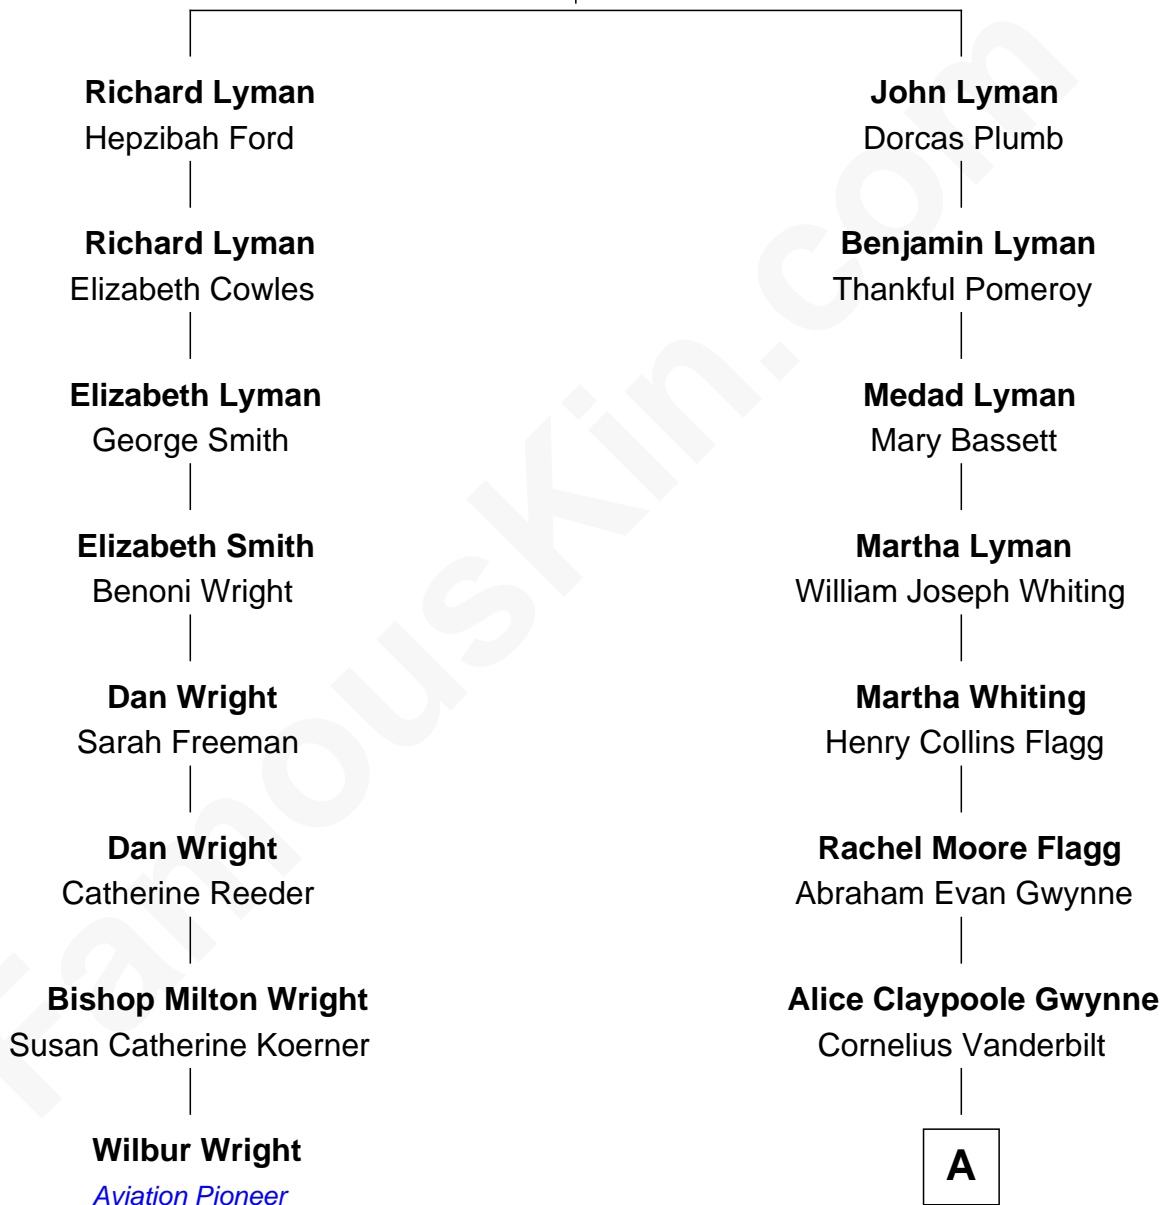

FamousKin.com

Relationship Chart of

Wilbur Wright

Wright Brothers - Aviation Pioneer

7th cousin 2 times removed of

Anderson Cooper
Television Journalist

Richard Lyman
Sarah - - - - -

A

Reginald Claypoole Vanderbilt

Gloria Maria Mercedes Morgan

Gloria Laura Morgan Vanderbilt

Wyatt Emory Cooper

Anderson Cooper

Television Journalist

FamousKin.com