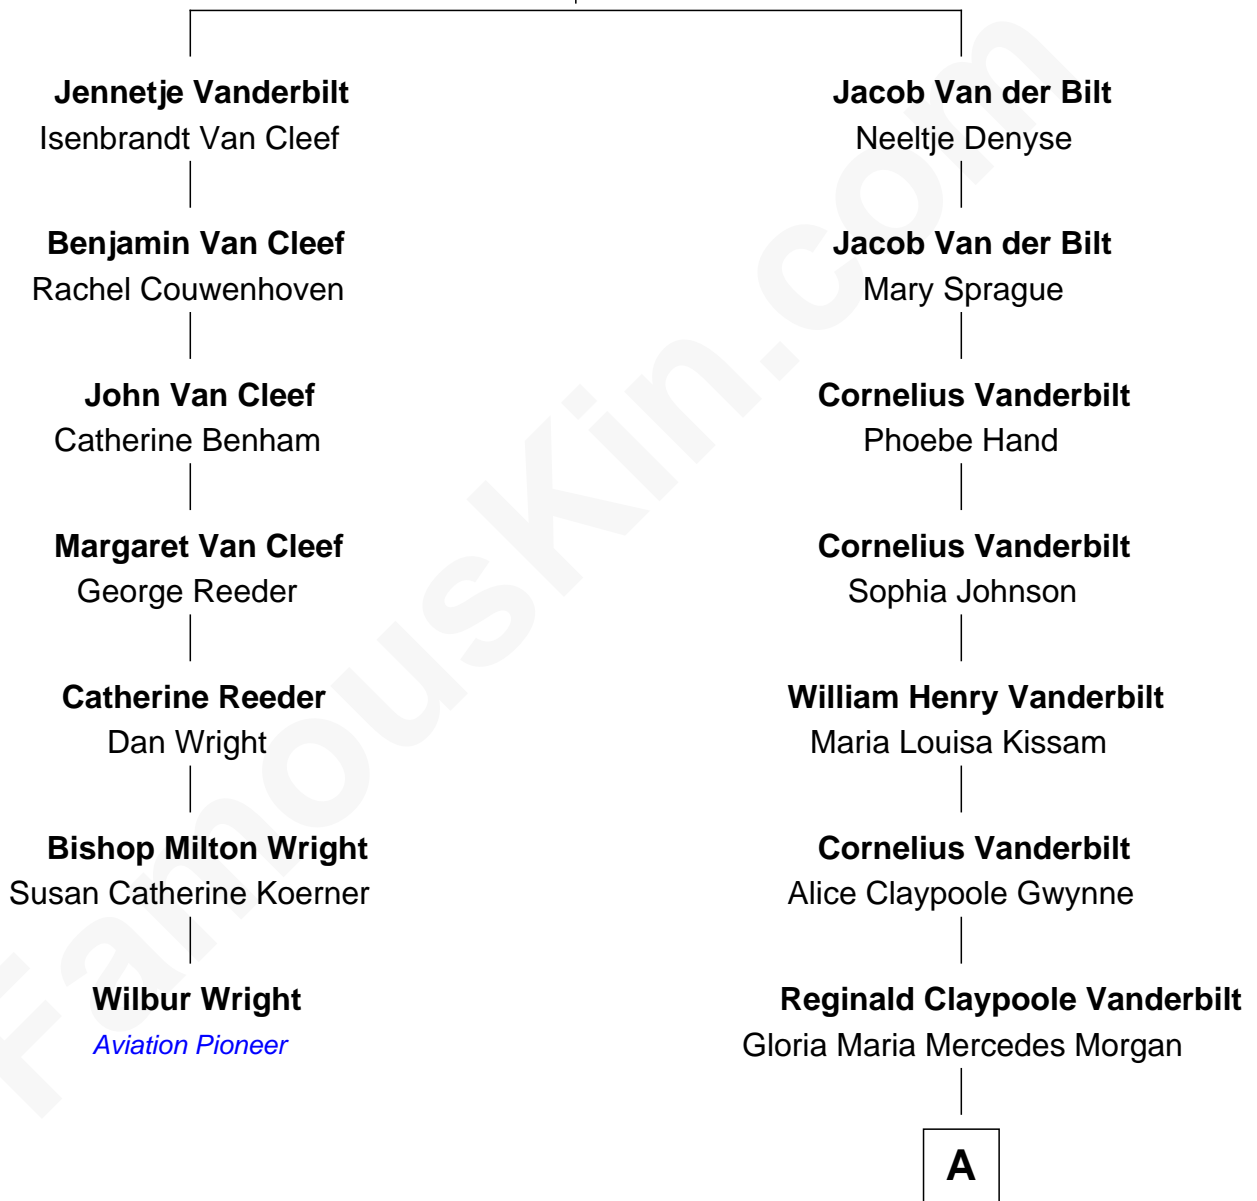

FamousKin.com

Relationship Chart of

Wilbur Wright

Wright Brothers - Aviation Pioneer

6th cousin 2 times removed of

Anderson Cooper
Television Journalist

Aris Jans Van der Bilt
Hilitje Remse Van der Beek

A

|
Gloria Laura Morgan Vanderbilt

Wyatt Emory Cooper

|
Anderson Cooper

Television Journalist

FamousKin.com