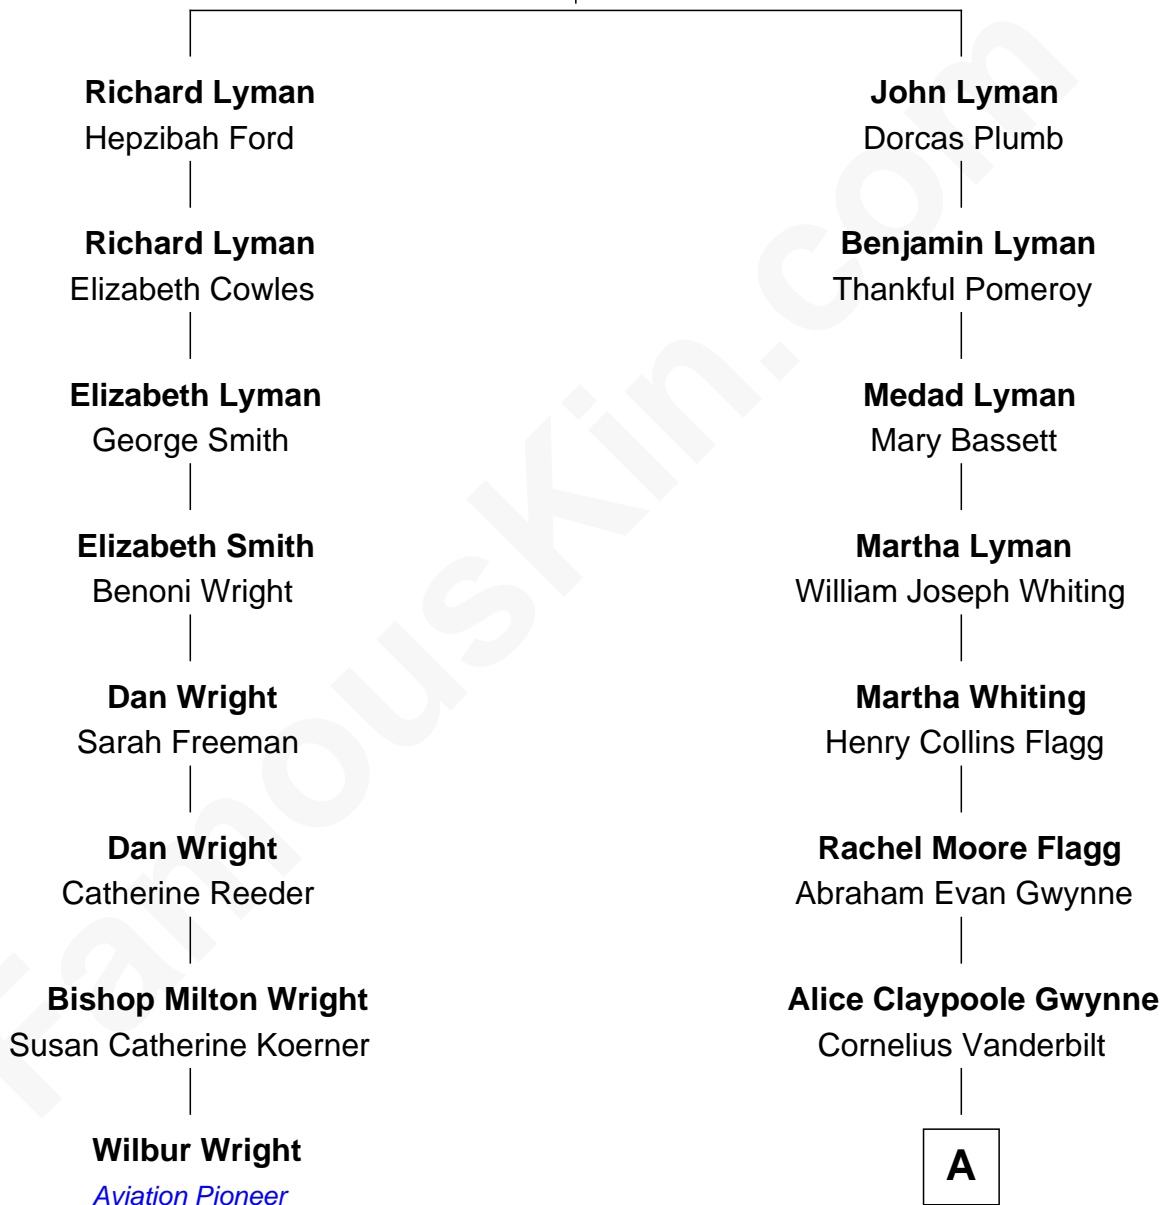

## Relationship Chart of

### Wilbur Wright

Wright Brothers - Aviation Pioneer

7th cousin 1 time removed of

**Gloria Vanderbilt**  
Fashion Designer

**Richard Lyman**  
Sarah - - - - -

**A**

**Reginald Claypoole Vanderbilt**

Gloria Maria Mercedes Morgan

**Gloria Vanderbilt**

*Fashion Designer*

FamousKin.com