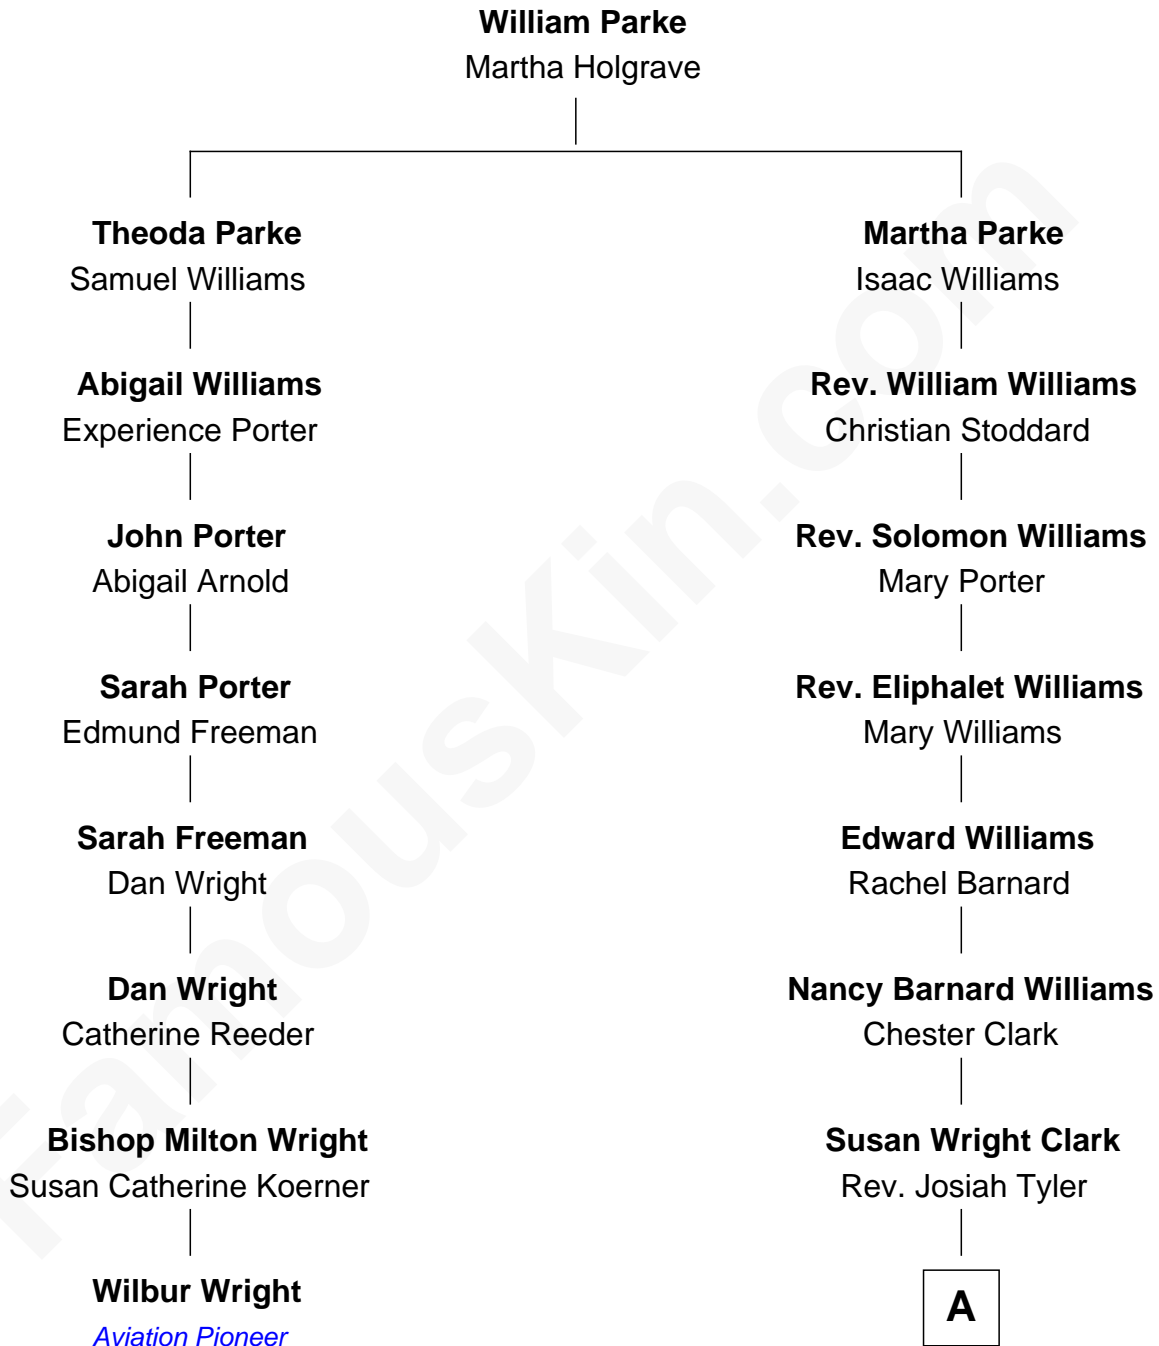

FamousKin.com

Relationship Chart of

Wilbur Wright

Wright Brothers - Aviation Pioneer

7th cousin 4 times removed of

Kate Upton

Sports Illustrated Swimsuit Cover Model

A

William Chester Tyler

Laura Leland Brooks

Margaret Hastings Tyler

Charles Henry Vial

Elizabeth Brooks Vial

Stephen Edward Upton

Jefferson Matthew Upton

Shelley Fawn Davis