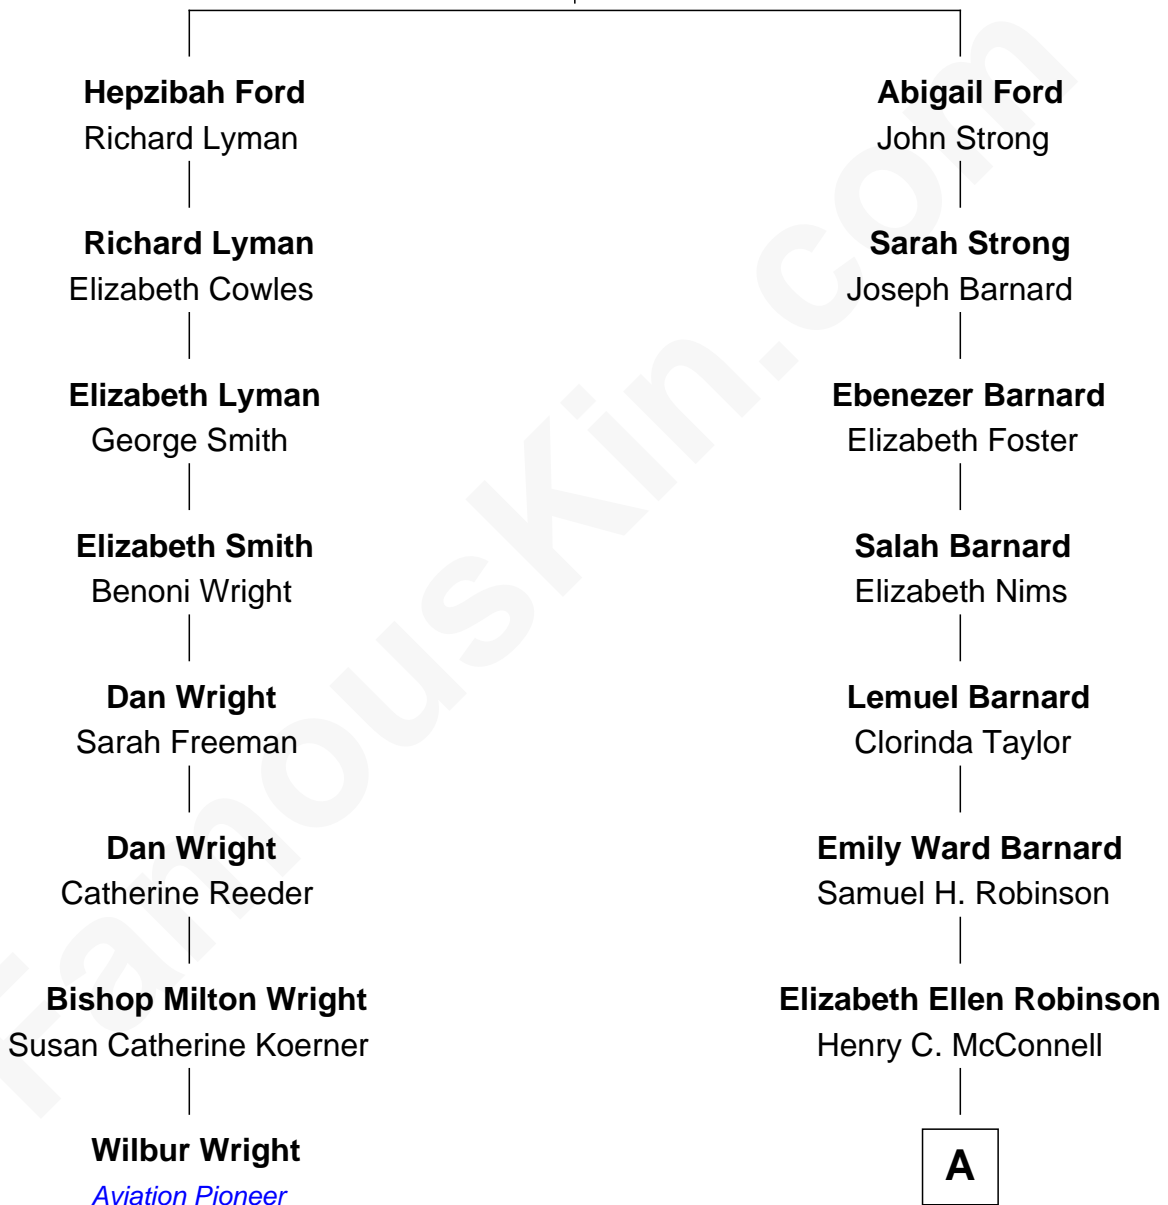

FamousKin.com

Relationship Chart of

Wilbur Wright

Wright Brothers - Aviation Pioneer

7th cousin 1 time removed of

Lillian Gish

Stage, TV and Movie Actress

Thomas Ford
Elizabeth Charde

A

|
Mary Robinson McConnell

James Lee Gish

|
Lillian Gish

Stage, TV and Movie Actress

FamousKin.com