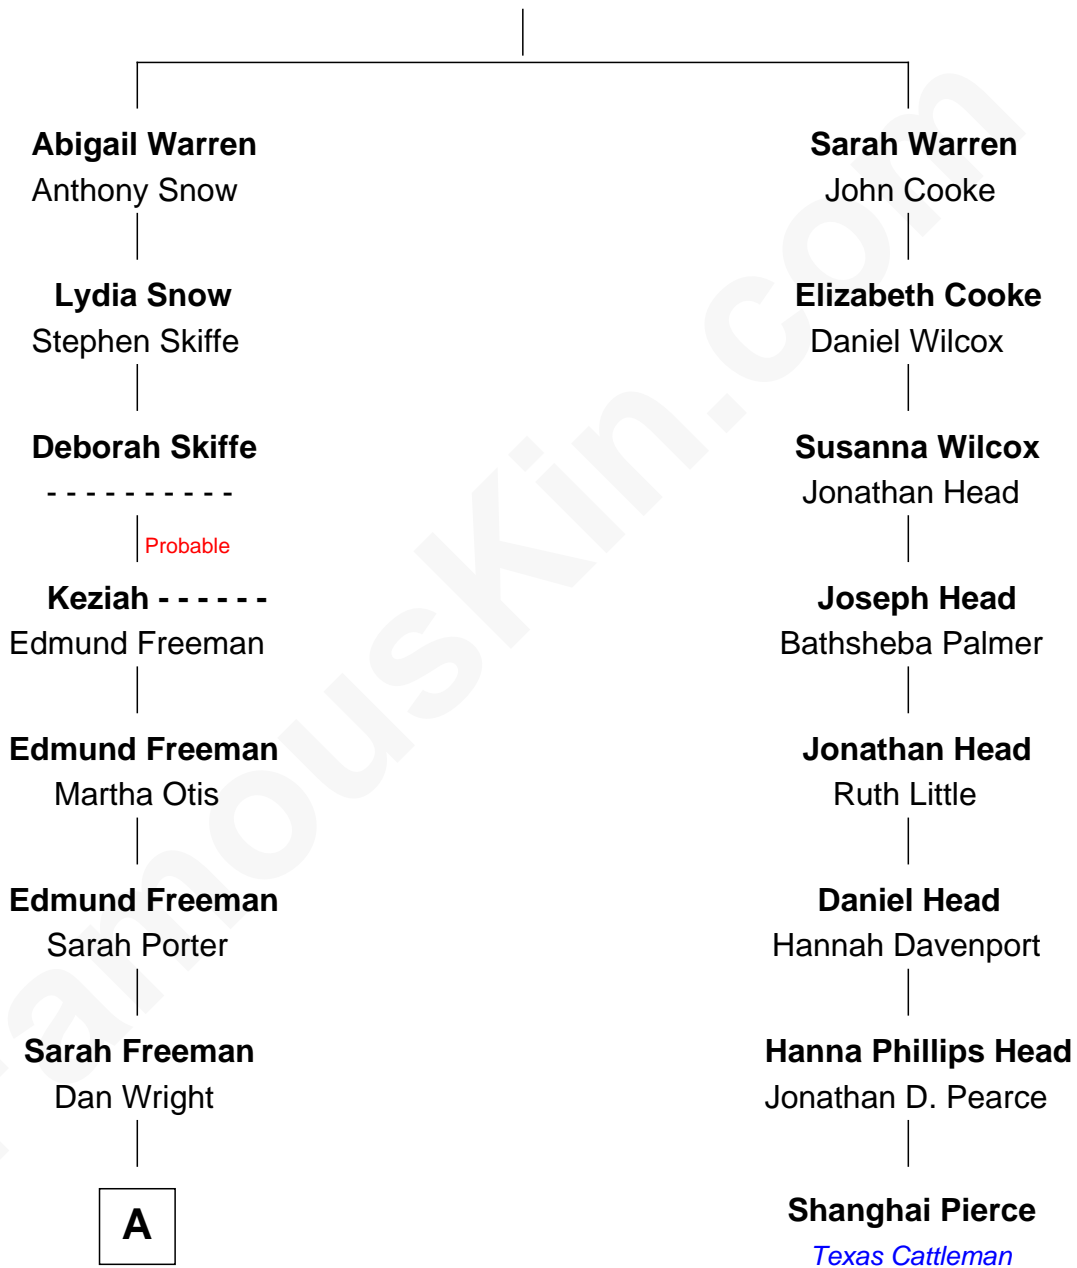

FamousKin.com

Relationship Chart of

Wilbur Wright

Wright Brothers - Aviation Pioneer

7th cousin 2 times removed of

Shanghai Pierce
Texas Cattleman

Richard Warren
Elizabeth Walker

A

—
Dan Wright
Catherine Reeder

—
Bishop Milton Wright
Susan Catherine Koerner

—
Wilbur Wright
Aviation Pioneer

FamousKin.com