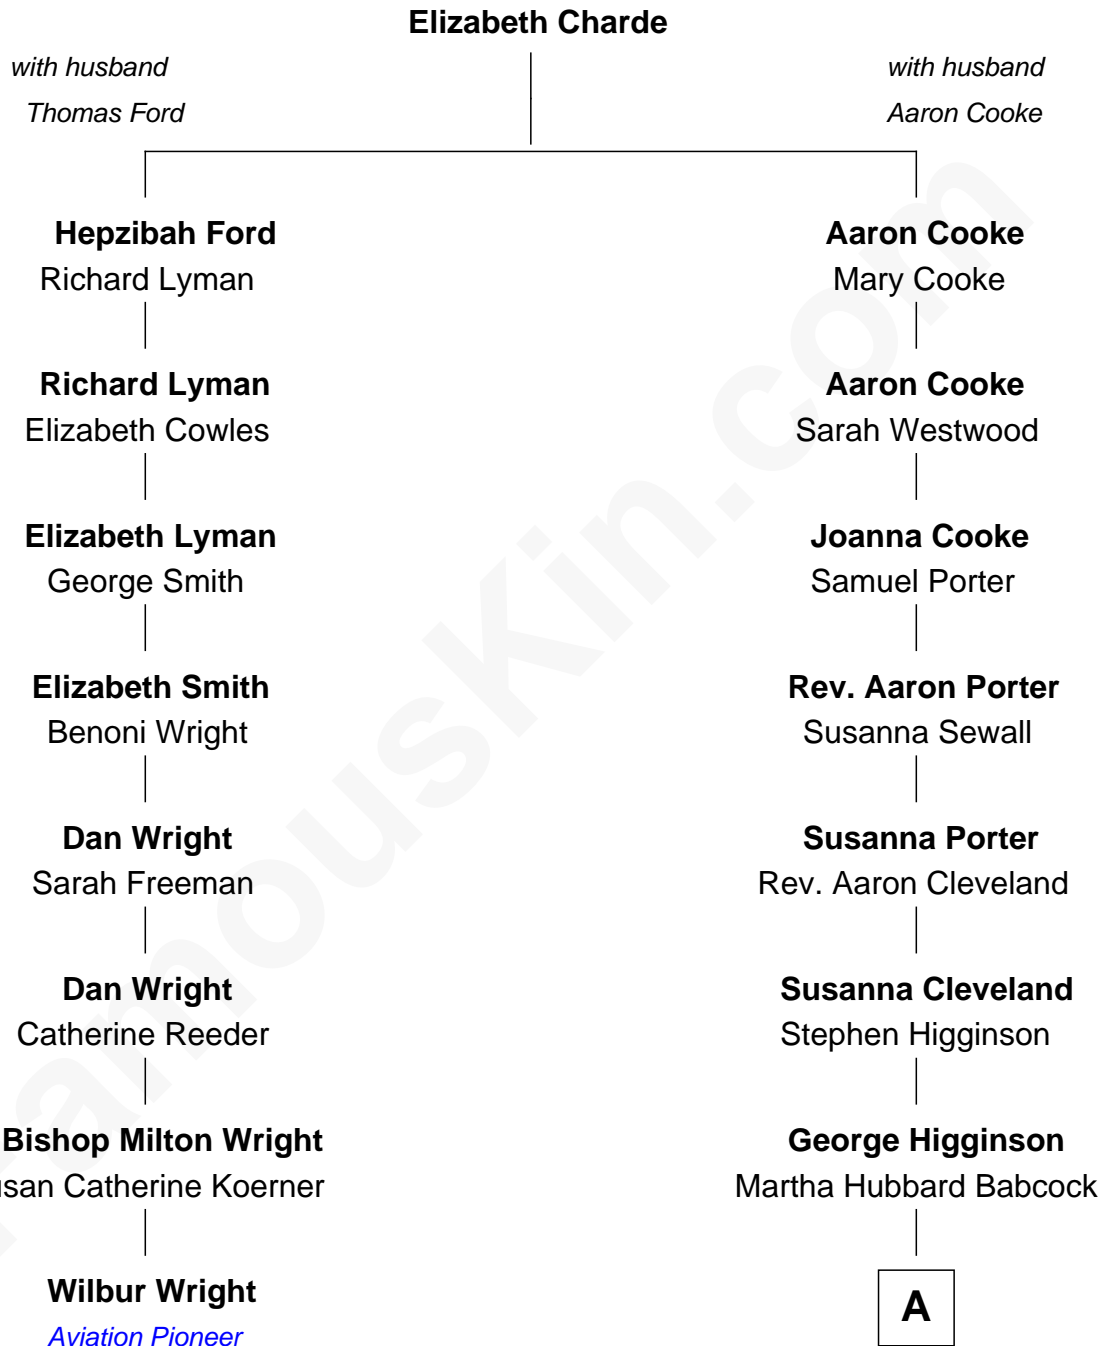

FamousKin.com

Relationship Chart of

Wilbur Wright

Wright Brothers - Aviation Pioneer

7th cousin 1 time removed of

Henry Lee Higginson

Founder of the Boston Symphony Orchestra

A

George Higginson

Mary Cabot Lee

Henry Lee Higginson

Founder, Boston Symphony Orchestra

FamousKin.com