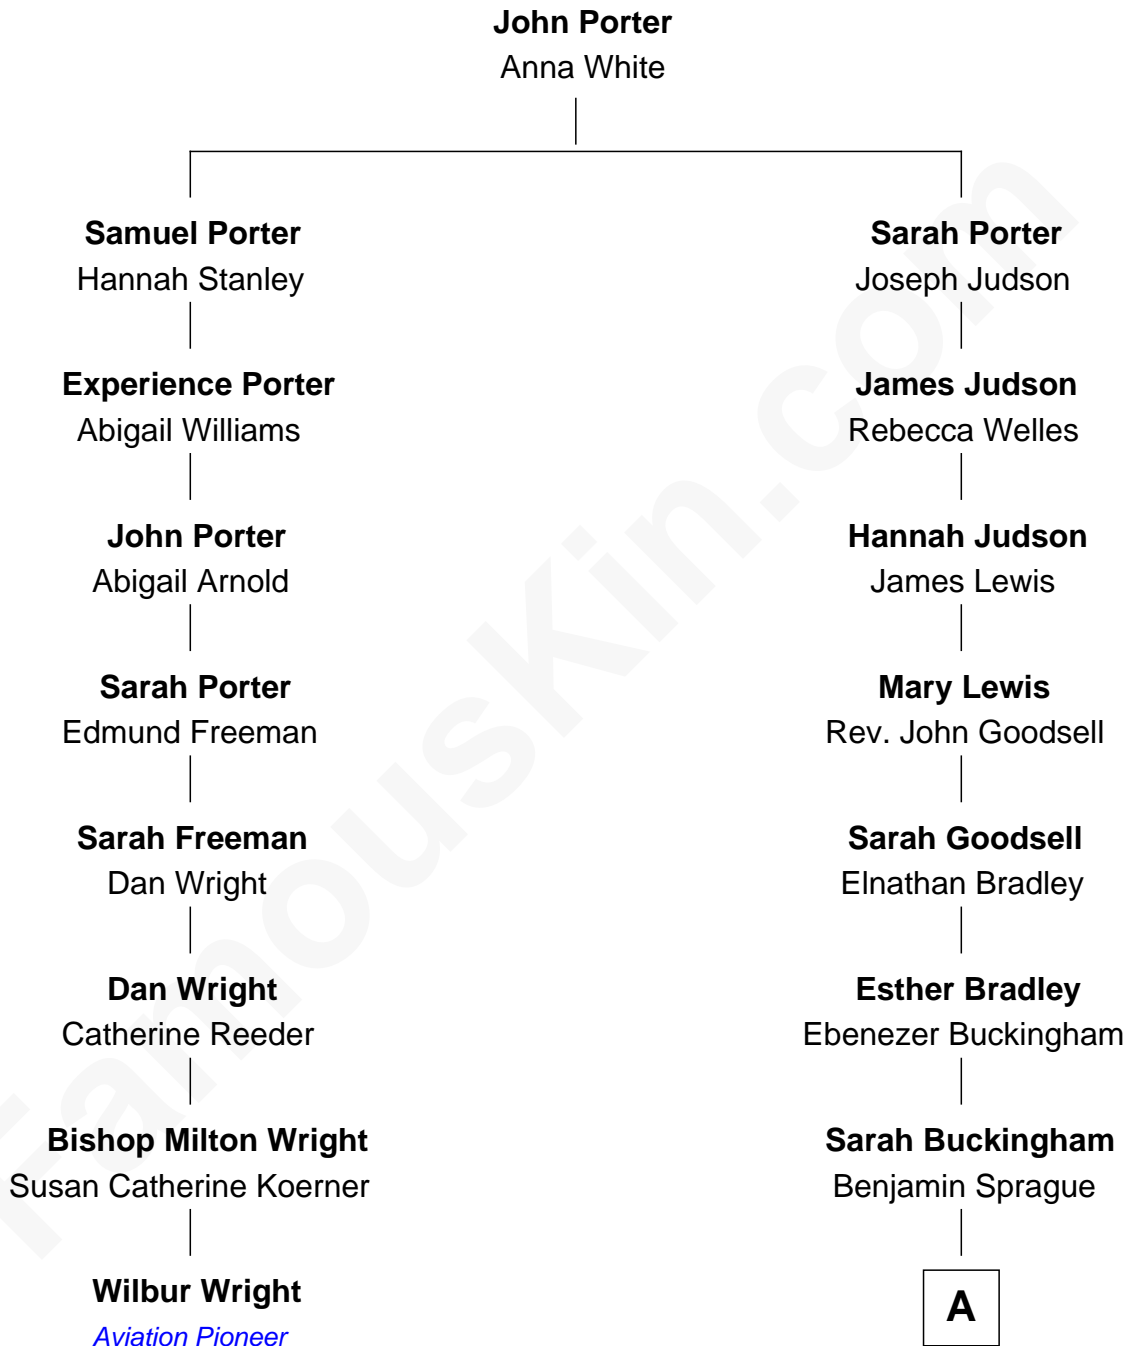

FamousKin.com

Relationship Chart of

Wilbur Wright

Wright Brothers - Aviation Pioneer

7th cousin 4 times removed of

Lucille Ball

TV Actress - "I Love Lucy"

A

James B. Sprague

Angeline S. Greene

Helen Sabina Sprague

William C Orcutt

Flora Belle Orcutt

Frederick Charles Hunt

Desiree Evelyn Hunt

Henry Durrell Ball

Lucille Ball

TV Actress - "I Love Lucy"